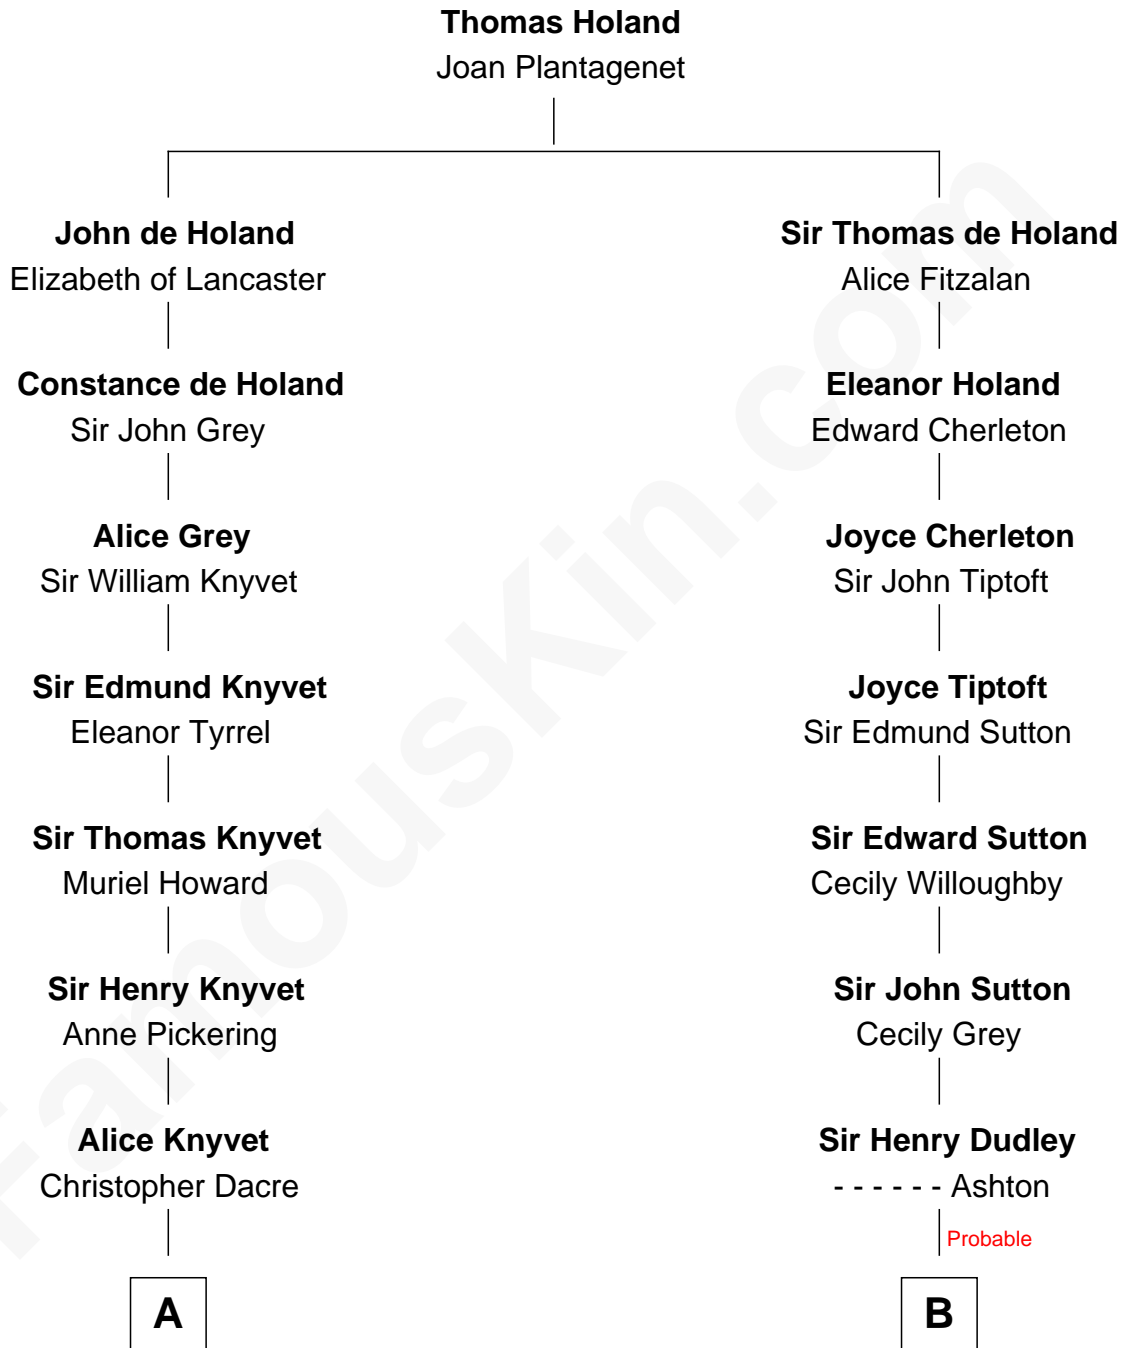

**FamousKin.com**  
**Relationship Chart of**  
**Tilda Swinton**  
*Movie Actress*

18th cousin 2 times removed of

**Kyra Sedgwick**  
*TV and Movie Actress*

**C**

**Sir John Swinton**  
Judith Balfour Killen

**Tilda Swinton**  
*Movie Actress*

**D**

**Sarah May Minturn**  
Henry Dwight Sedgwick

**Robert Minturn Sedgwick**  
Helen Peabody

**Henry Dwight Sedgwick**  
Patricia Ann Rosenwald

**Kyra Sedgwick**  
*TV and Movie Actress*