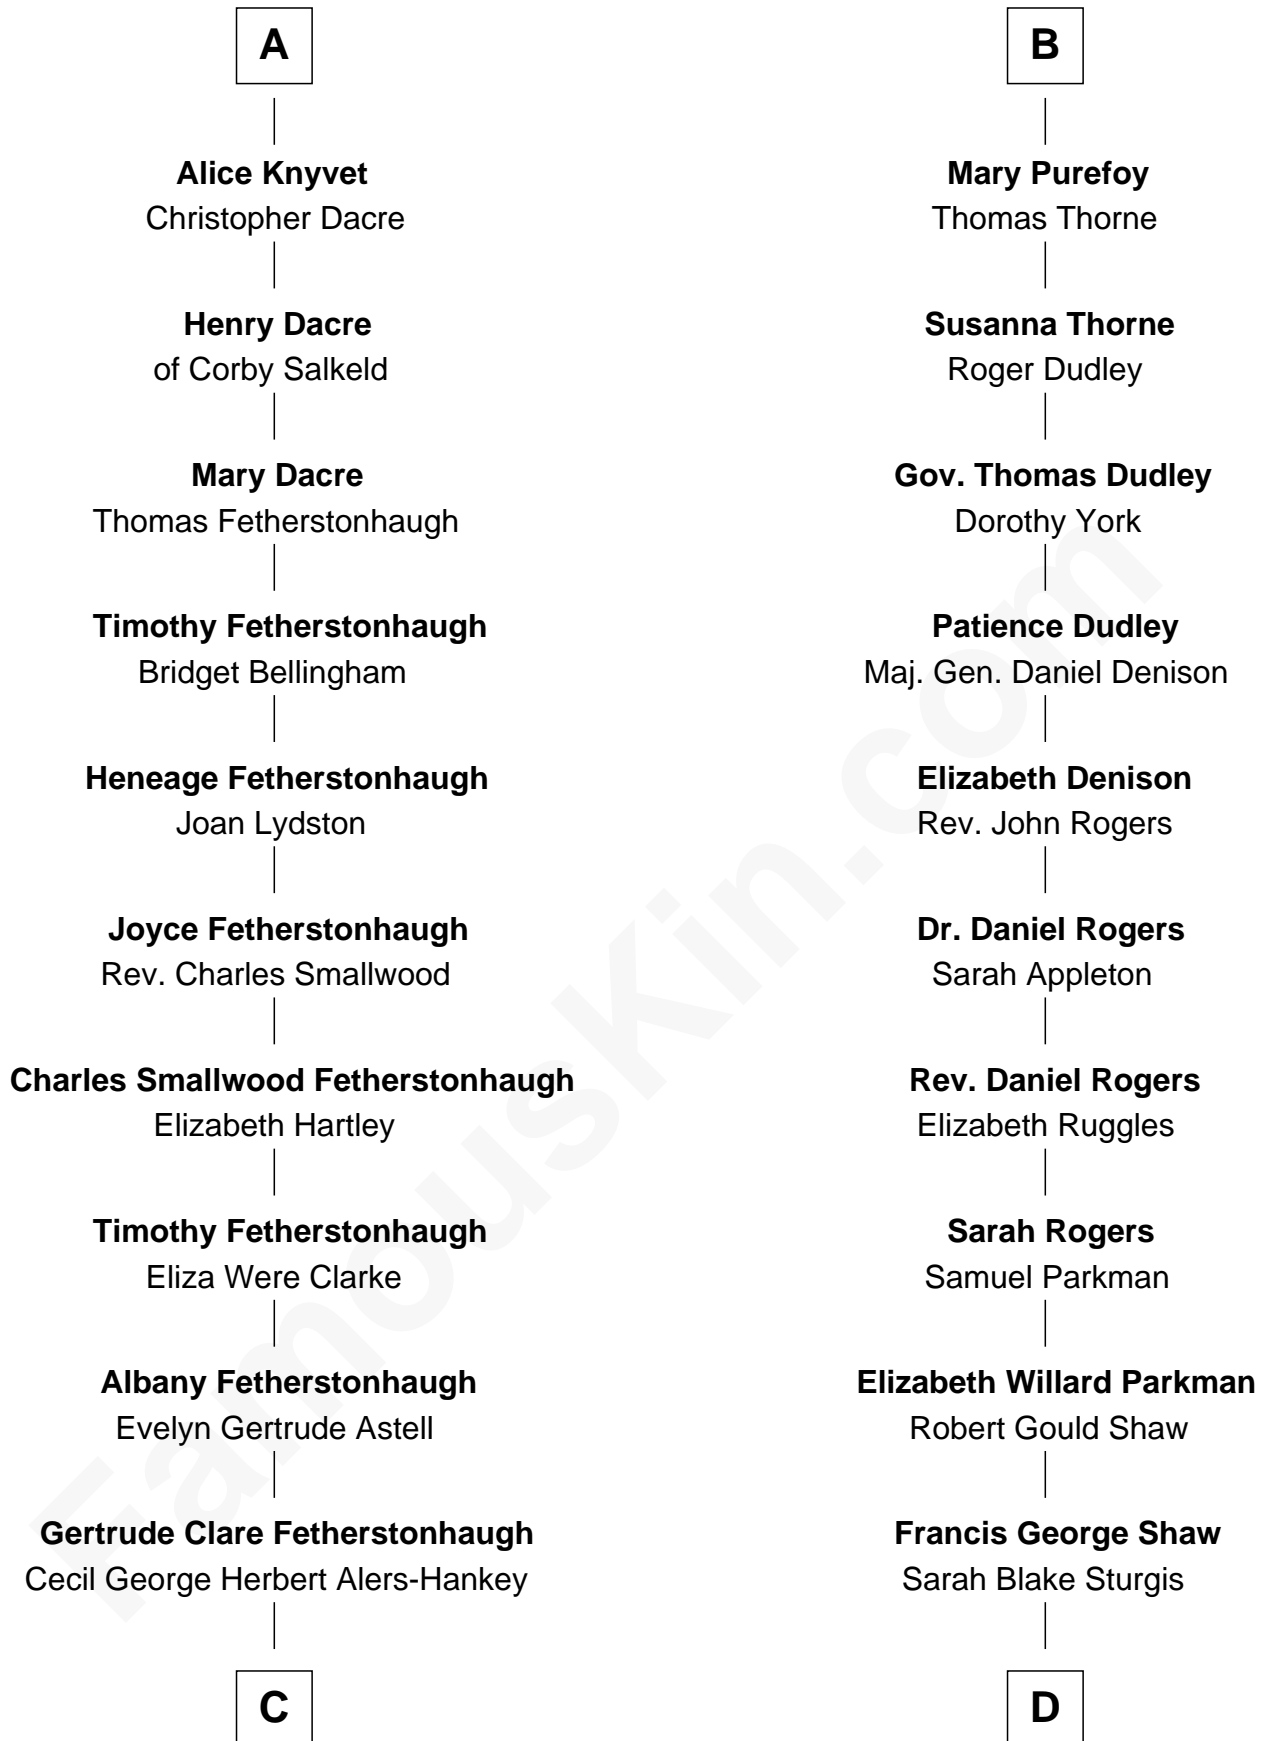

# FamousKin.com Relationship Chart of

**Tilda Swinton**

*Movie Actress*

19th cousin 2 times removed of

**Kyra Sedgwick**

*TV and Movie Actress*

**Sir John Howard**

Alice de Bois

**Sir Robert Howard**

Margaret de Scales

**Sir John Howard**

Alice Tendring

**Sir Robert Howard**

Margaret Mowbray

**Sir John Howard**

Katherine Moleyns

John Denton

**Alice Denton**

Nicholas Purefoy

**Edward Purefoy**

Anne Fettiplace

**B**

**C**

**Mariora Beatrice Evelyn Rochfort Alers-Hankey**

Alan Henry Campbell Swinton

**Sir John Swinton**

Judith Balfour Killen

**Tilda Swinton**

*Movie Actress*

**D**

**Susanna Shaw**

Robert Bowne Minturn