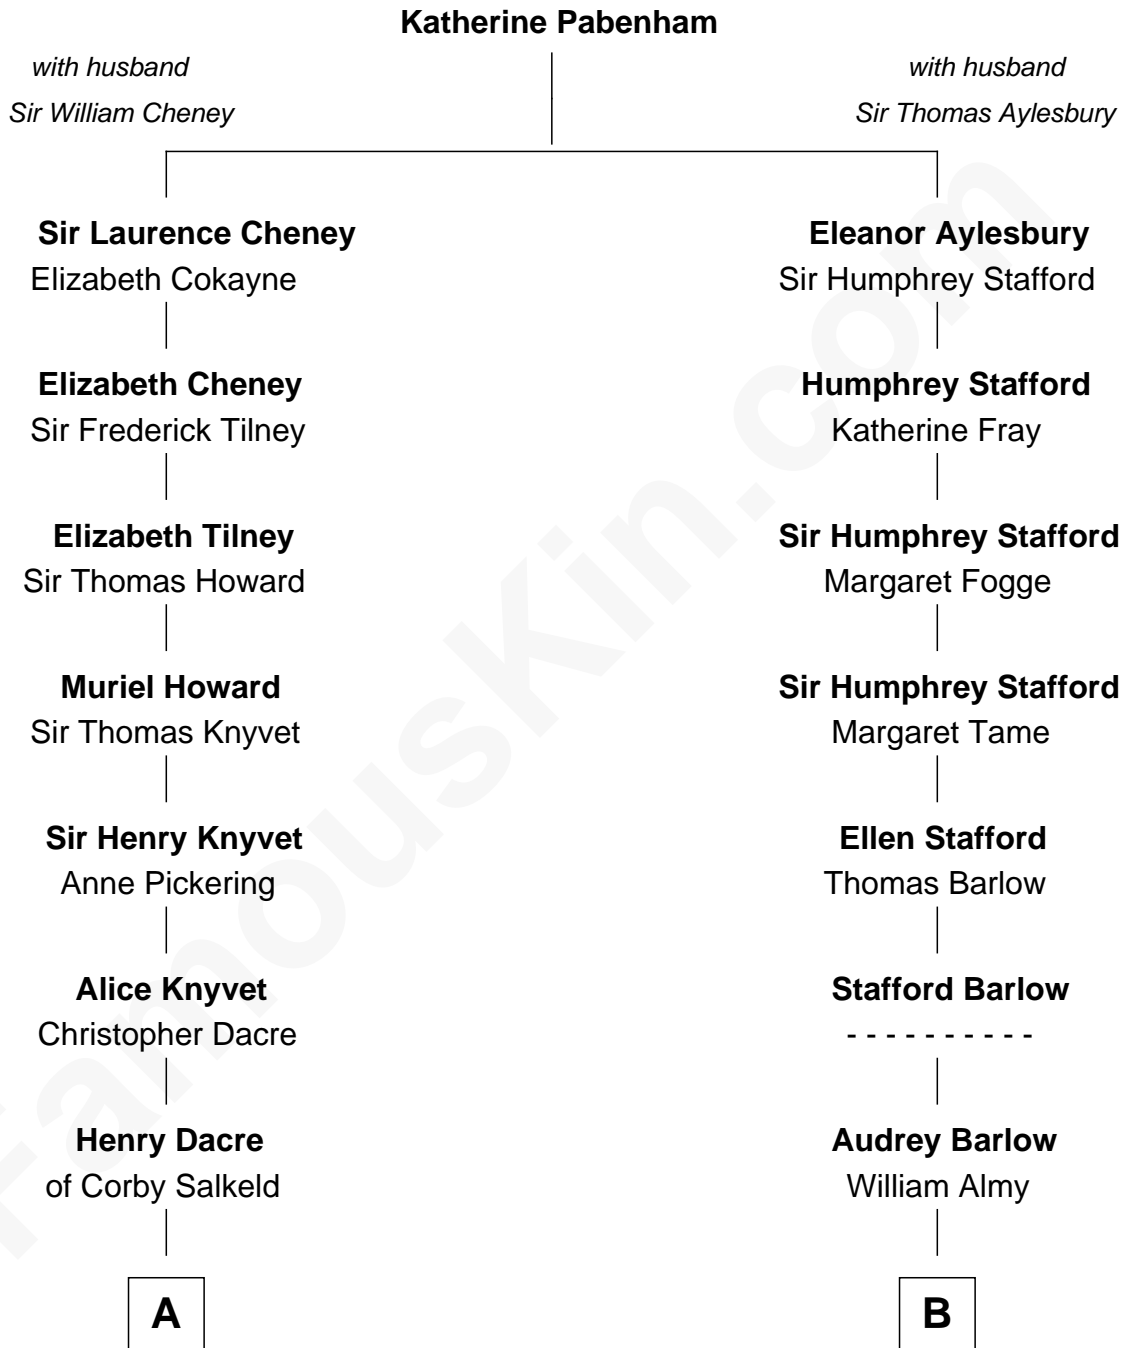

FamousKin.com Relationship Chart of

Tilda Swinton

Movie Actress

10th cousin 7 times removed of

William Ellery

Signer of the Declaration of Independence

A

Mary Dacre

Thomas Fetherstonhaugh

Timothy Fetherstonhaugh

Bridget Bellingham

Heneage Fetherstonhaugh

Joan Lydston

Joyce Fetherstonhaugh

Rev. Charles Smallwood

Charles Smallwood Fetherstonhaugh

Elizabeth Hartley

Timothy Fetherstonhaugh

Eliza Were Clarke

Albany Fetherstonhaugh

Evelyn Gertrude Astell

Gertrude Clare Fetherstonhaugh

Cecil George Herbert Alers-Hankey

Mariora Beatrice Evelyn Rochfort Alers-Hankey