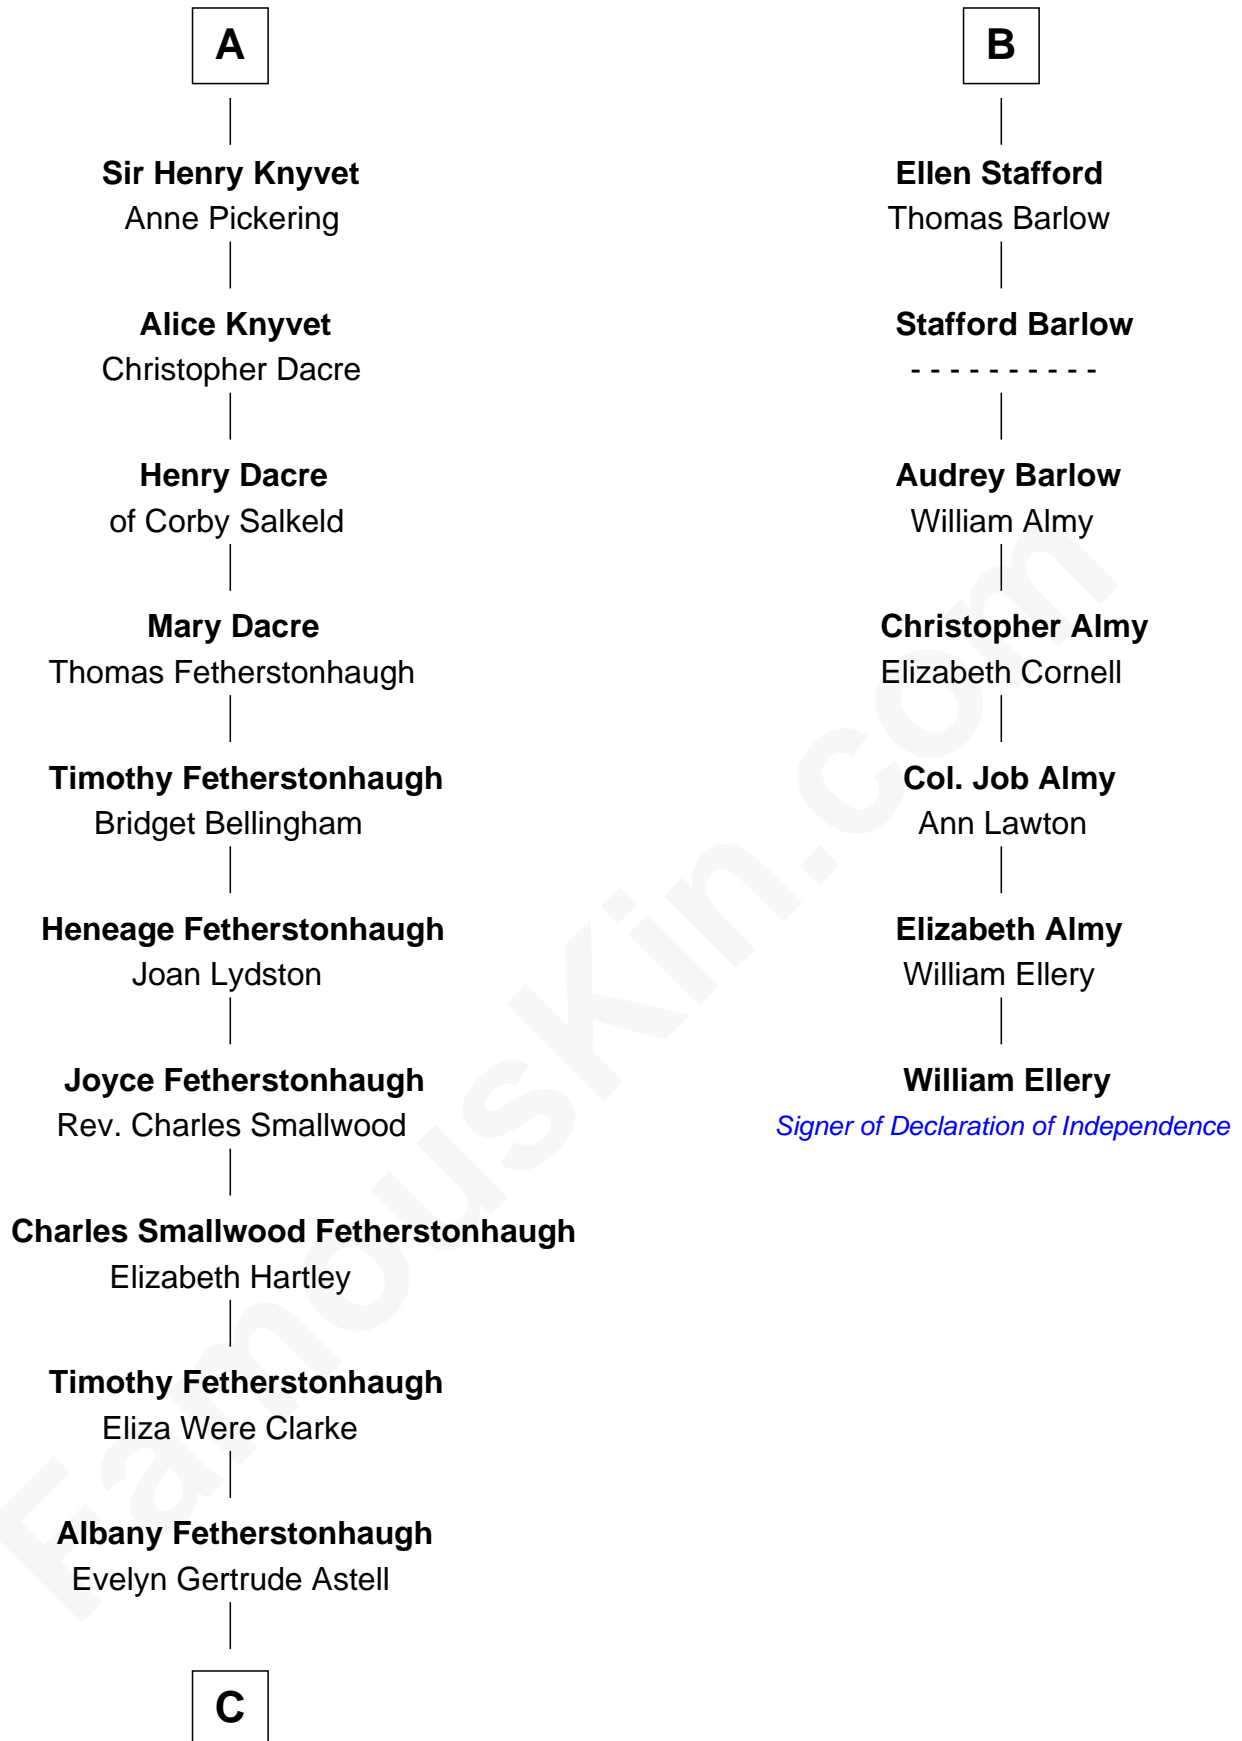

FamousKin.com Relationship Chart of

Tilda Swinton

Movie Actress

13th cousin 7 times removed of

William Ellery

Signer of the Declaration of Independence

Sir Ralph Basset

Joan - - - - -

Sir William Knyvet

Alice Grey

Sir Edmund Knyvet

Eleanor Tyrrel

Sir Thomas Knyvet

Muriel Howard

A

Joan Basset

Katherine Fray

Sir Humphrey Stafford

Margaret Fogge

Sir Humphrey Stafford

Margaret Tame

B

C

Gertrude Clare Fetherstonhaugh
Cecil George Herbert Alers-Hankey

Mariora Beatrice Evelyn Rochfort Alers-Hankey
Alan Henry Campbell Swinton

Sir John Swinton
Judith Balfour Killen

Tilda Swinton
Movie Actress

FamousKin.com