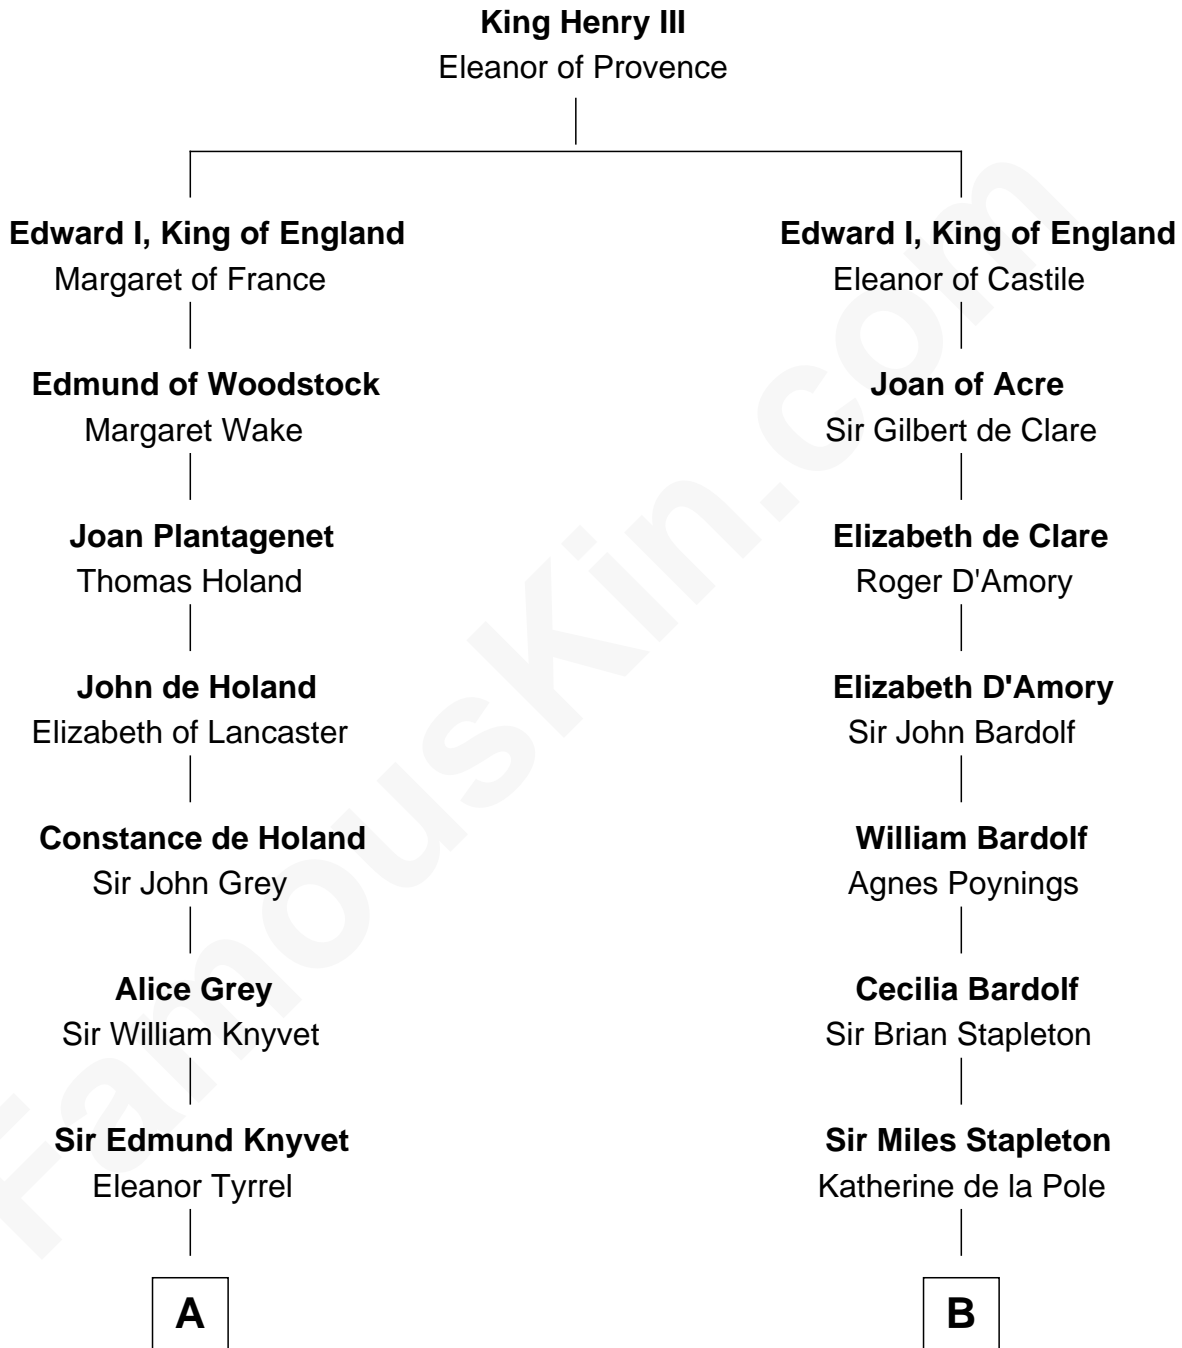

# FamousKin.com

## Relationship Chart of

### Tilda Swinton

Movie Actress

17th cousin 4 times removed of

**Fletcher Christian**  
 Leader of the mutiny on the Bounty

**A**

**Sir Thomas Knyvet**  
Muriel Howard

**Sir Henry Knyvet**  
Anne Pickering

**Alice Knyvet**  
Christopher Dacre