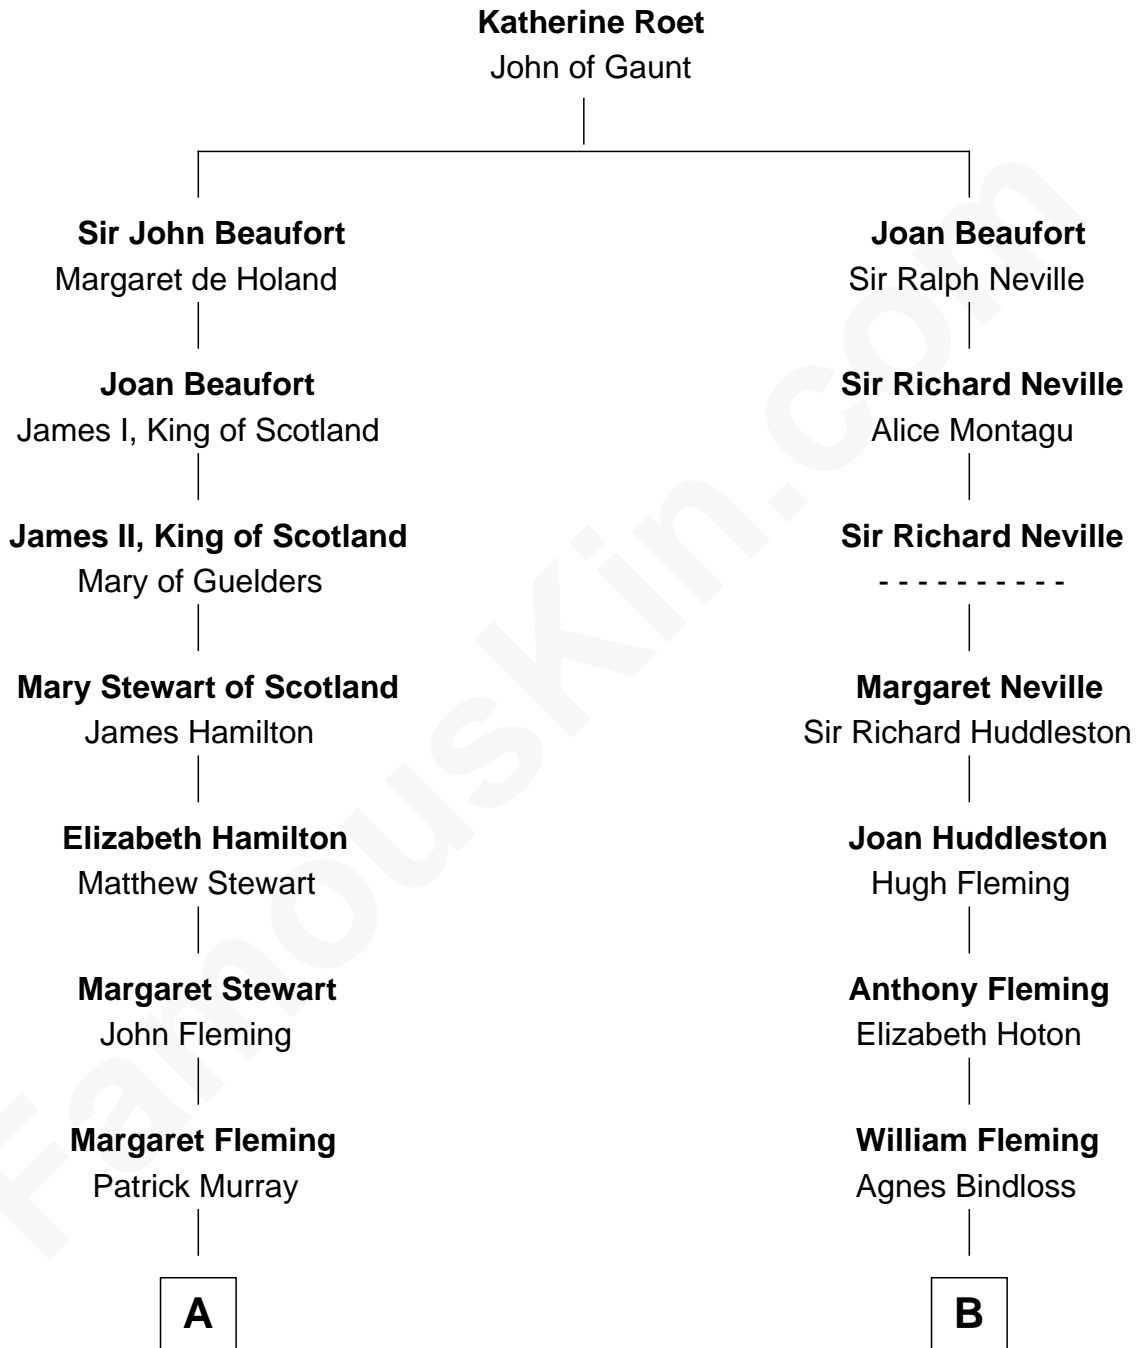

FamousKin.com Relationship Chart of

Tilda Swinton

Movie Actress

13th cousin 7 times removed of

Fletcher Christian

Leader of the mutiny on the Bounty

C

George Sitwell Campbell Swinton

Elizabeth Ebsworth

Alan Henry Campbell Swinton

Mariora Beatrice Evelyn Rochfort Alers-Hankey

Sir John Swinton

Judith Balfour Killen

Tilda Swinton

Movie Actress

FamousKin.com