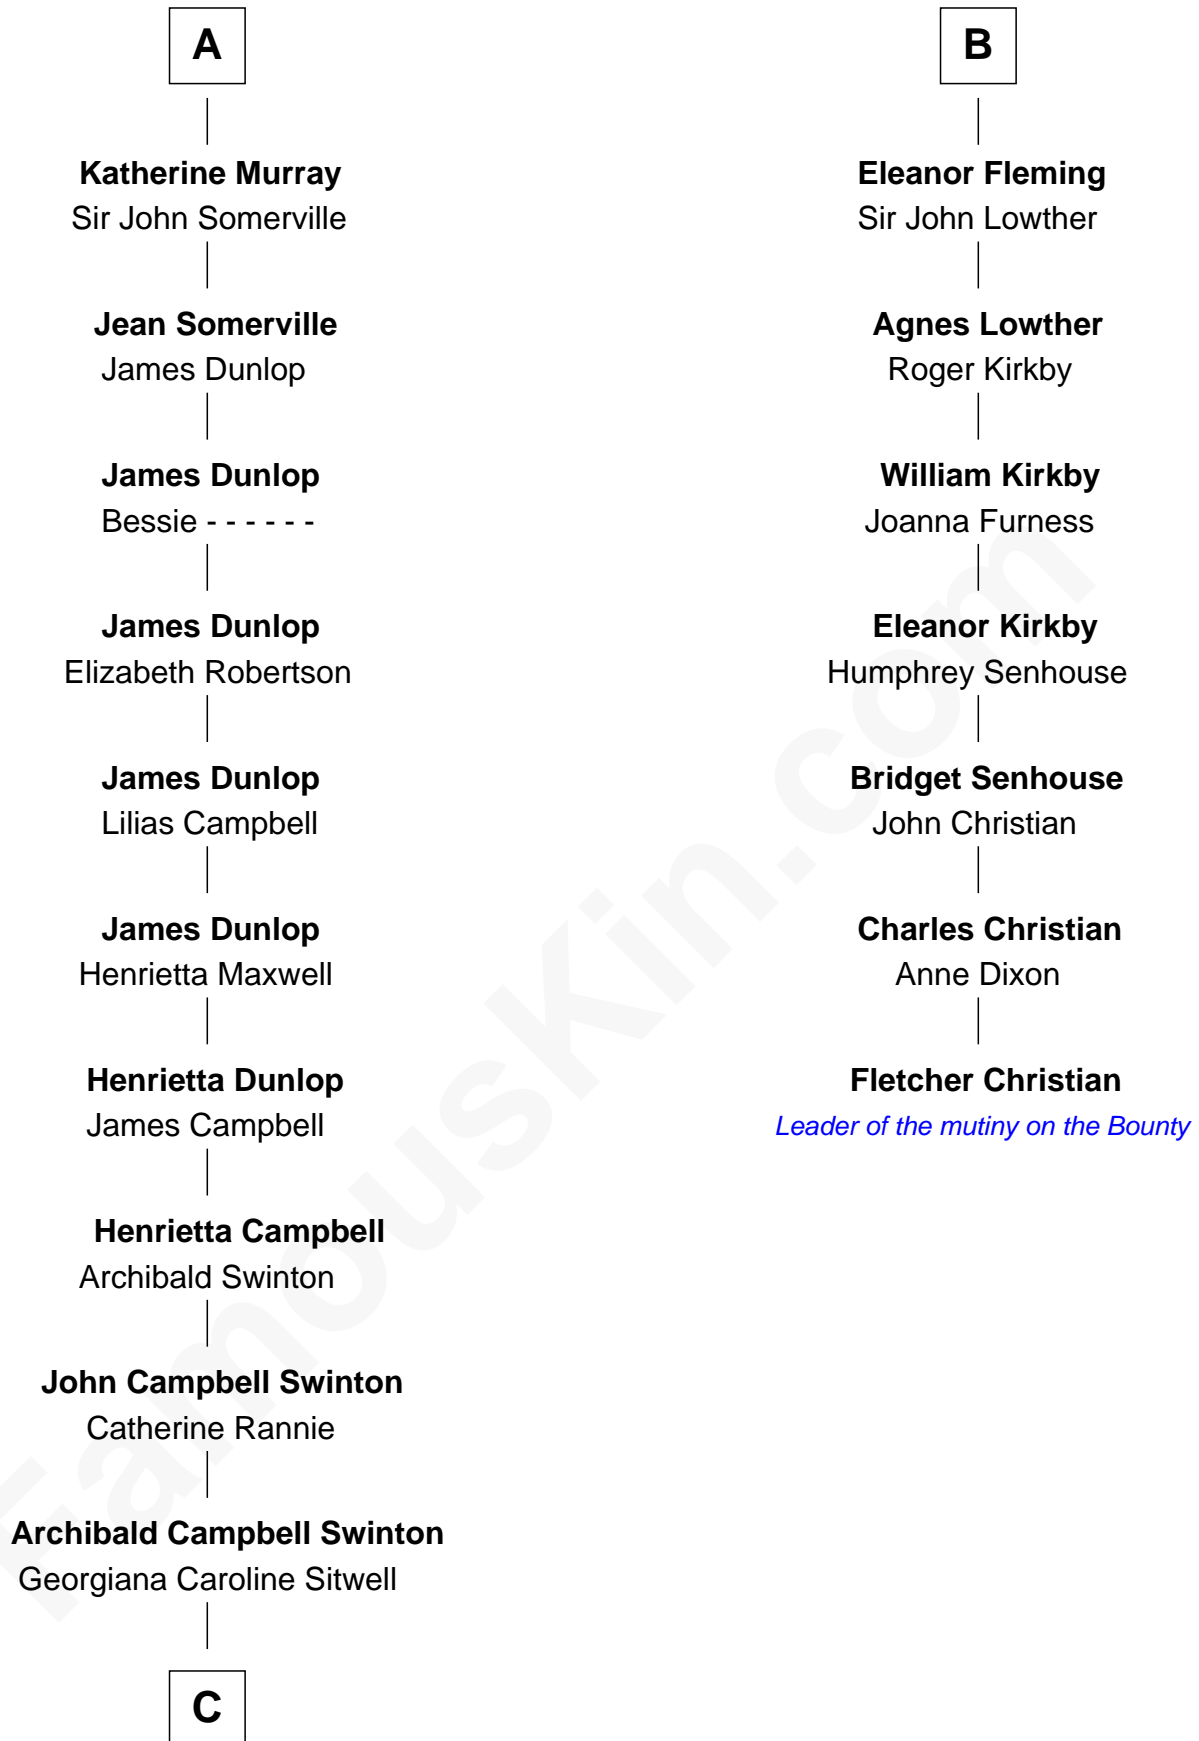

FamousKin.com Relationship Chart of

Tilda Swinton

Movie Actress

13th cousin 7 times removed of

Fletcher Christian

Leader of the mutiny on the Bounty

C

George Sitwell Campbell Swinton

Elizabeth Ebsworth

Alan Henry Campbell Swinton

Mariora Beatrice Evelyn Rochfort Alers-Hankey

Sir John Swinton

Judith Balfour Killen

Tilda Swinton

Movie Actress

FamousKin.com