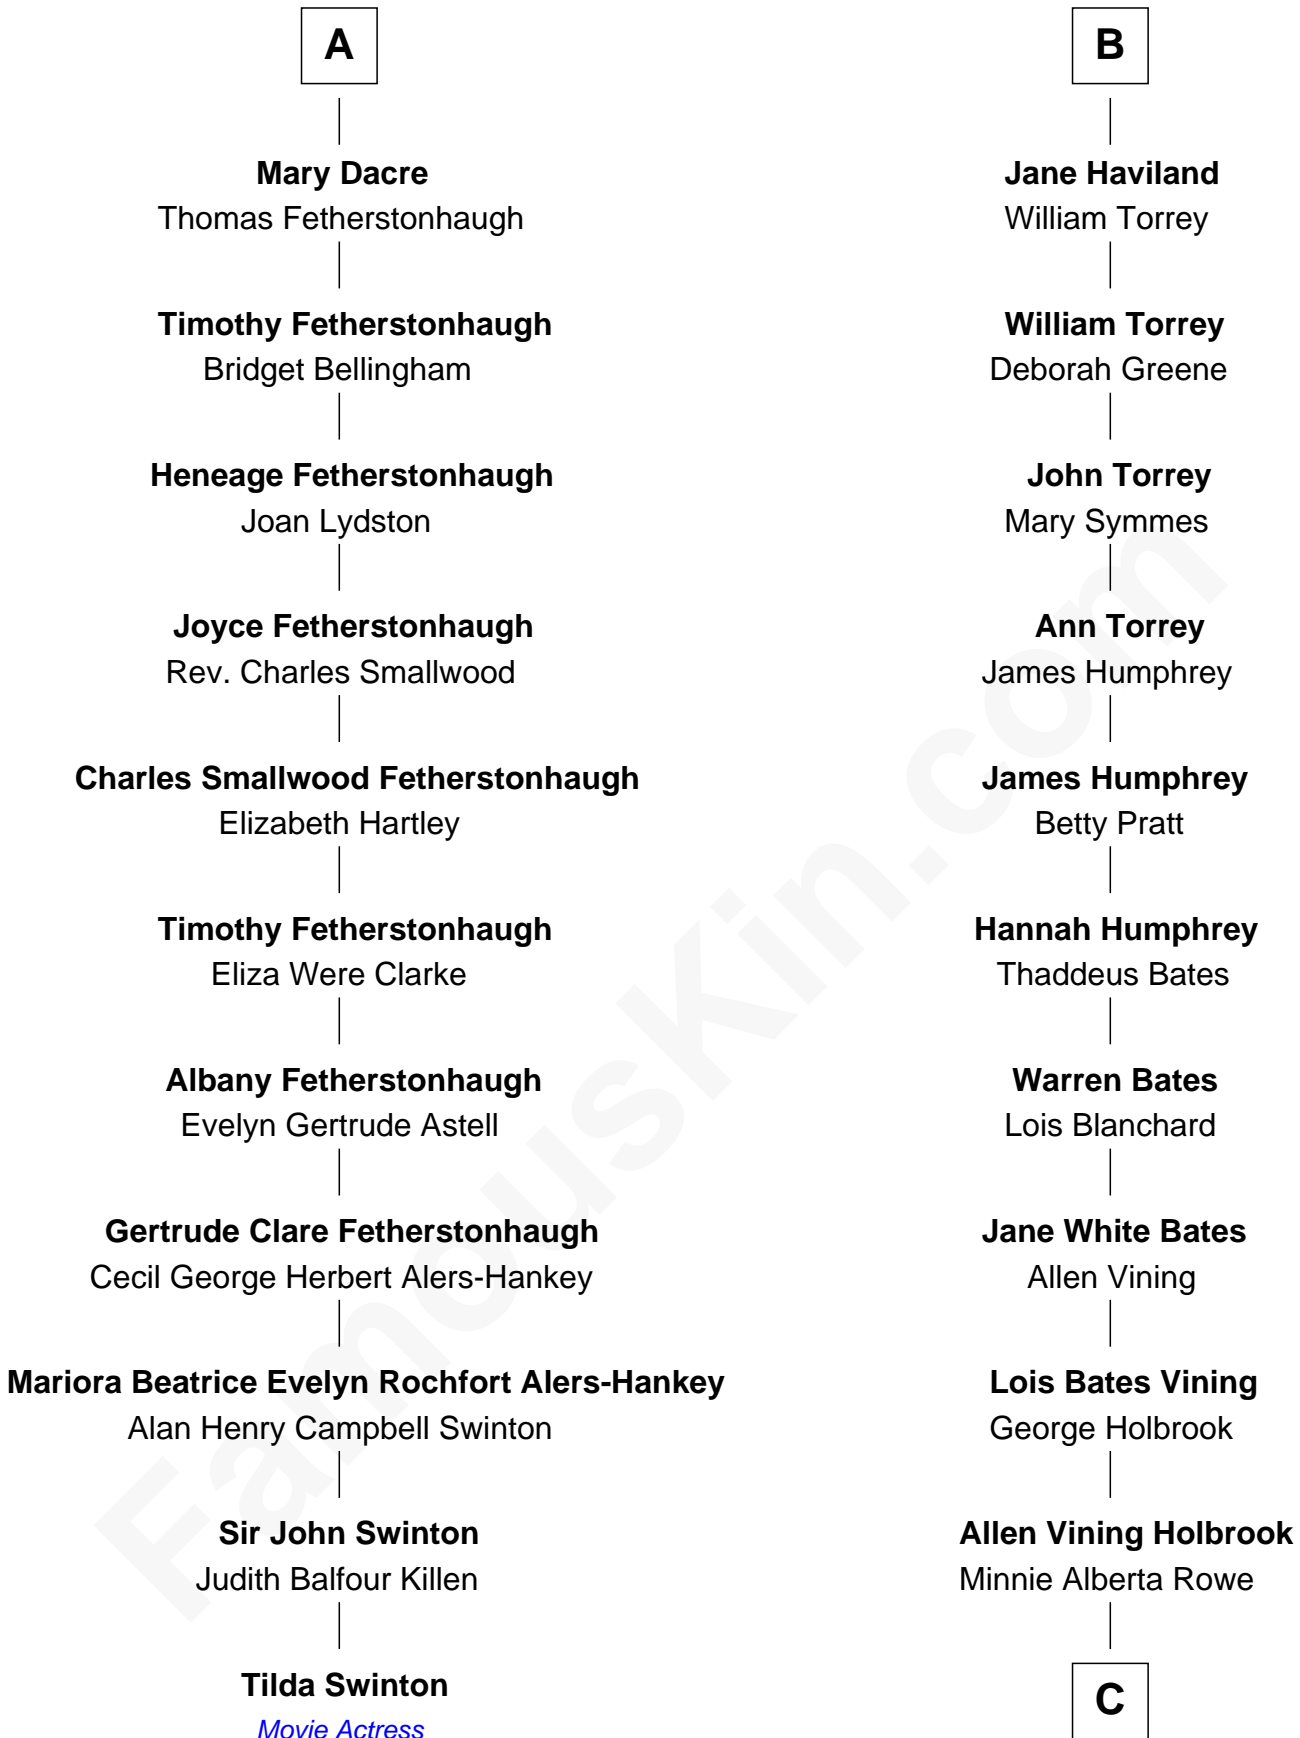

FamousKin.com Relationship Chart of

Tilda Swinton

Movie Actress

17th cousin 1 time removed of

Hal Holbrook

TV and Movie Actor

Katherine Pabenham

with husband
Sir William Cheney

Sir William Berkeley

Elizabeth Tilney
Sir Thomas Howard

Anne Berkeley
Sir John Guise

Muriel Howard
Sir Thomas Knyvet

John Guise
Tacy Grey

Sir Henry Knyvet
Anne Pickering

William Guise
Mary Rotsey

Alice Knyvet
Christopher Dacre

John Guise
Jane Pauncefoot

Henry Dacre
of Corby Salkeld

Elizabeth Guise
Robert Haviland

A

B

C

Harold Rowe Holbrook

Aileen R. Davenport