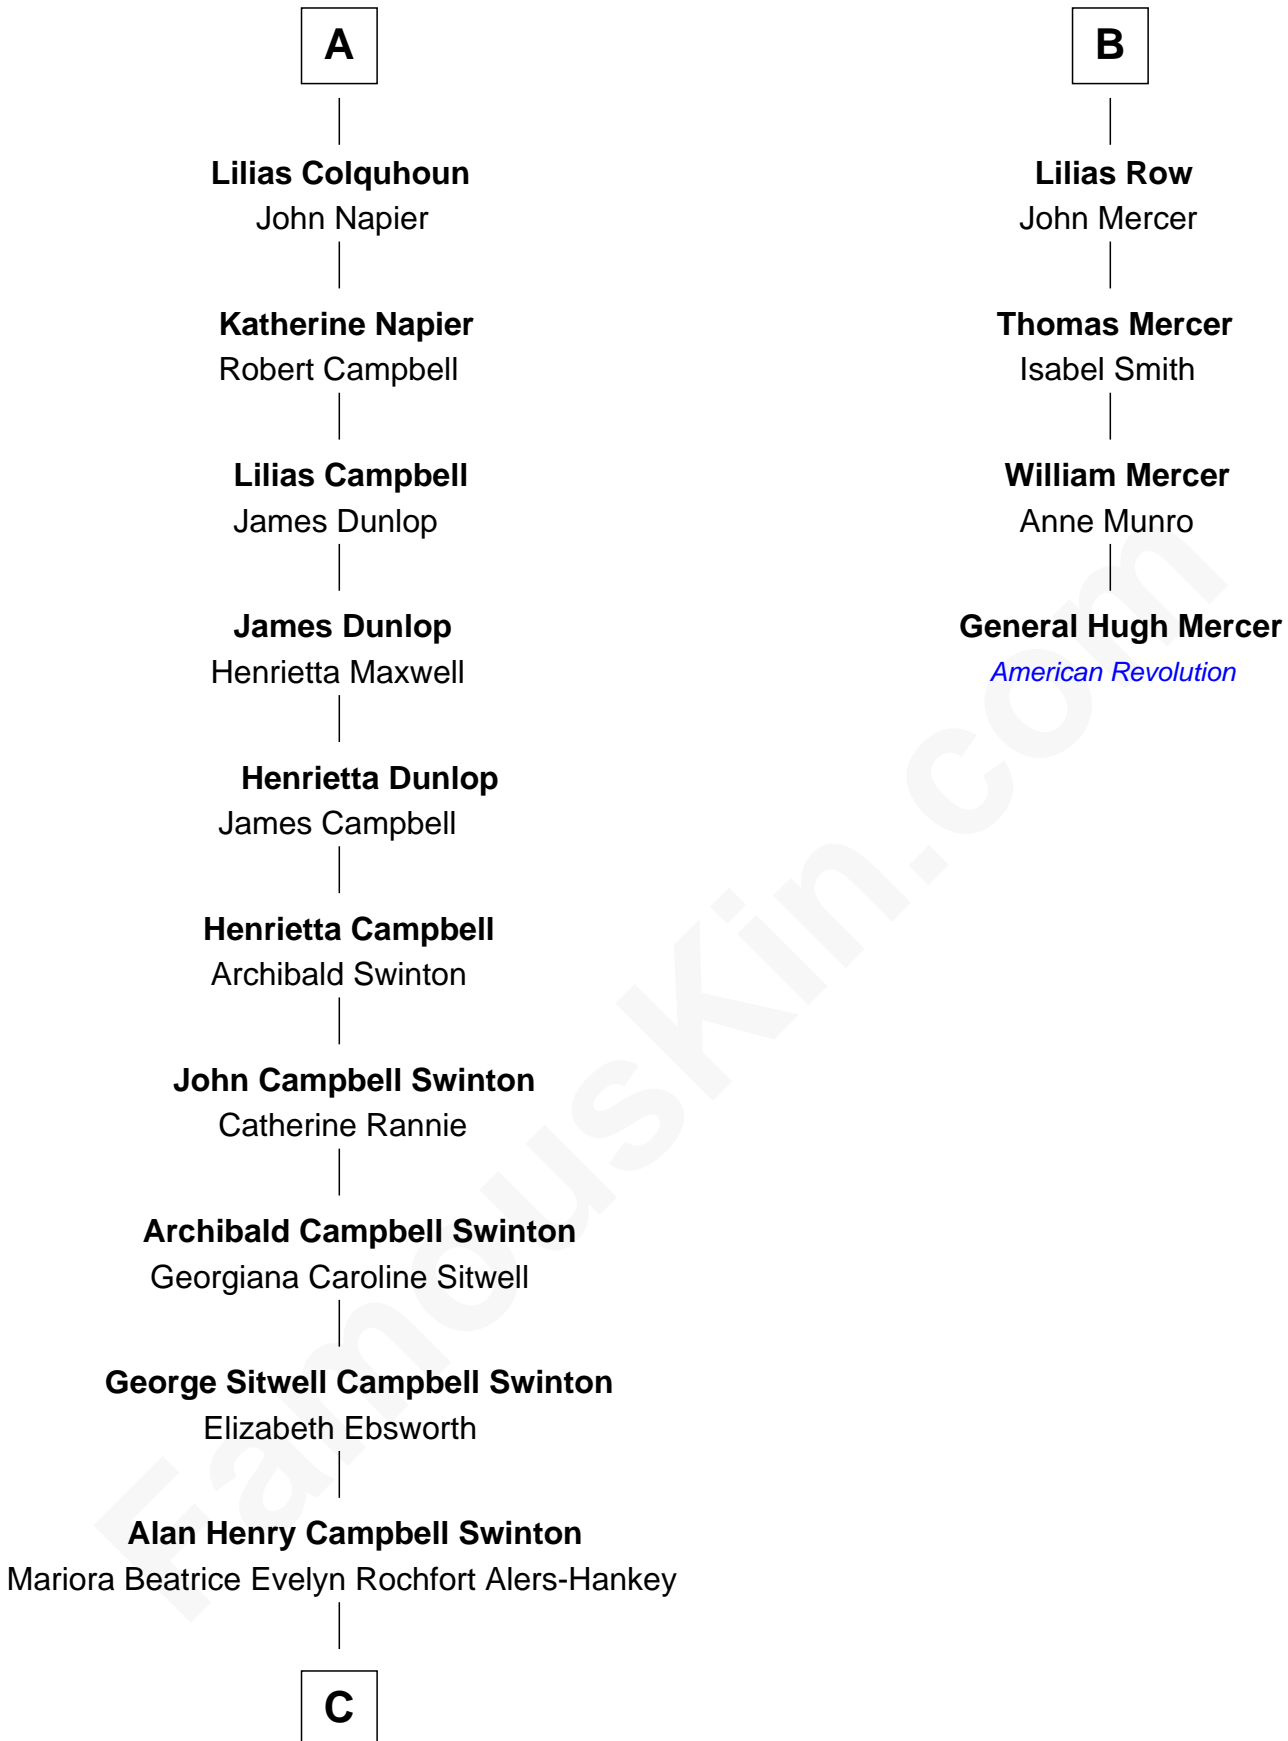

**FamousKin.com**  
**Relationship Chart of**  
**Tilda Swinton**  
*Movie Actress*

10th cousin 8 times removed of  
**General Hugh Mercer**  
*American Revolution*

**Thomas Erskine**  
 Janet Douglas

—  
**Sir John Swinton**  
Judith Balfour Killen

—  
**Tilda Swinton**  
*Movie Actress*

FamousKin.com