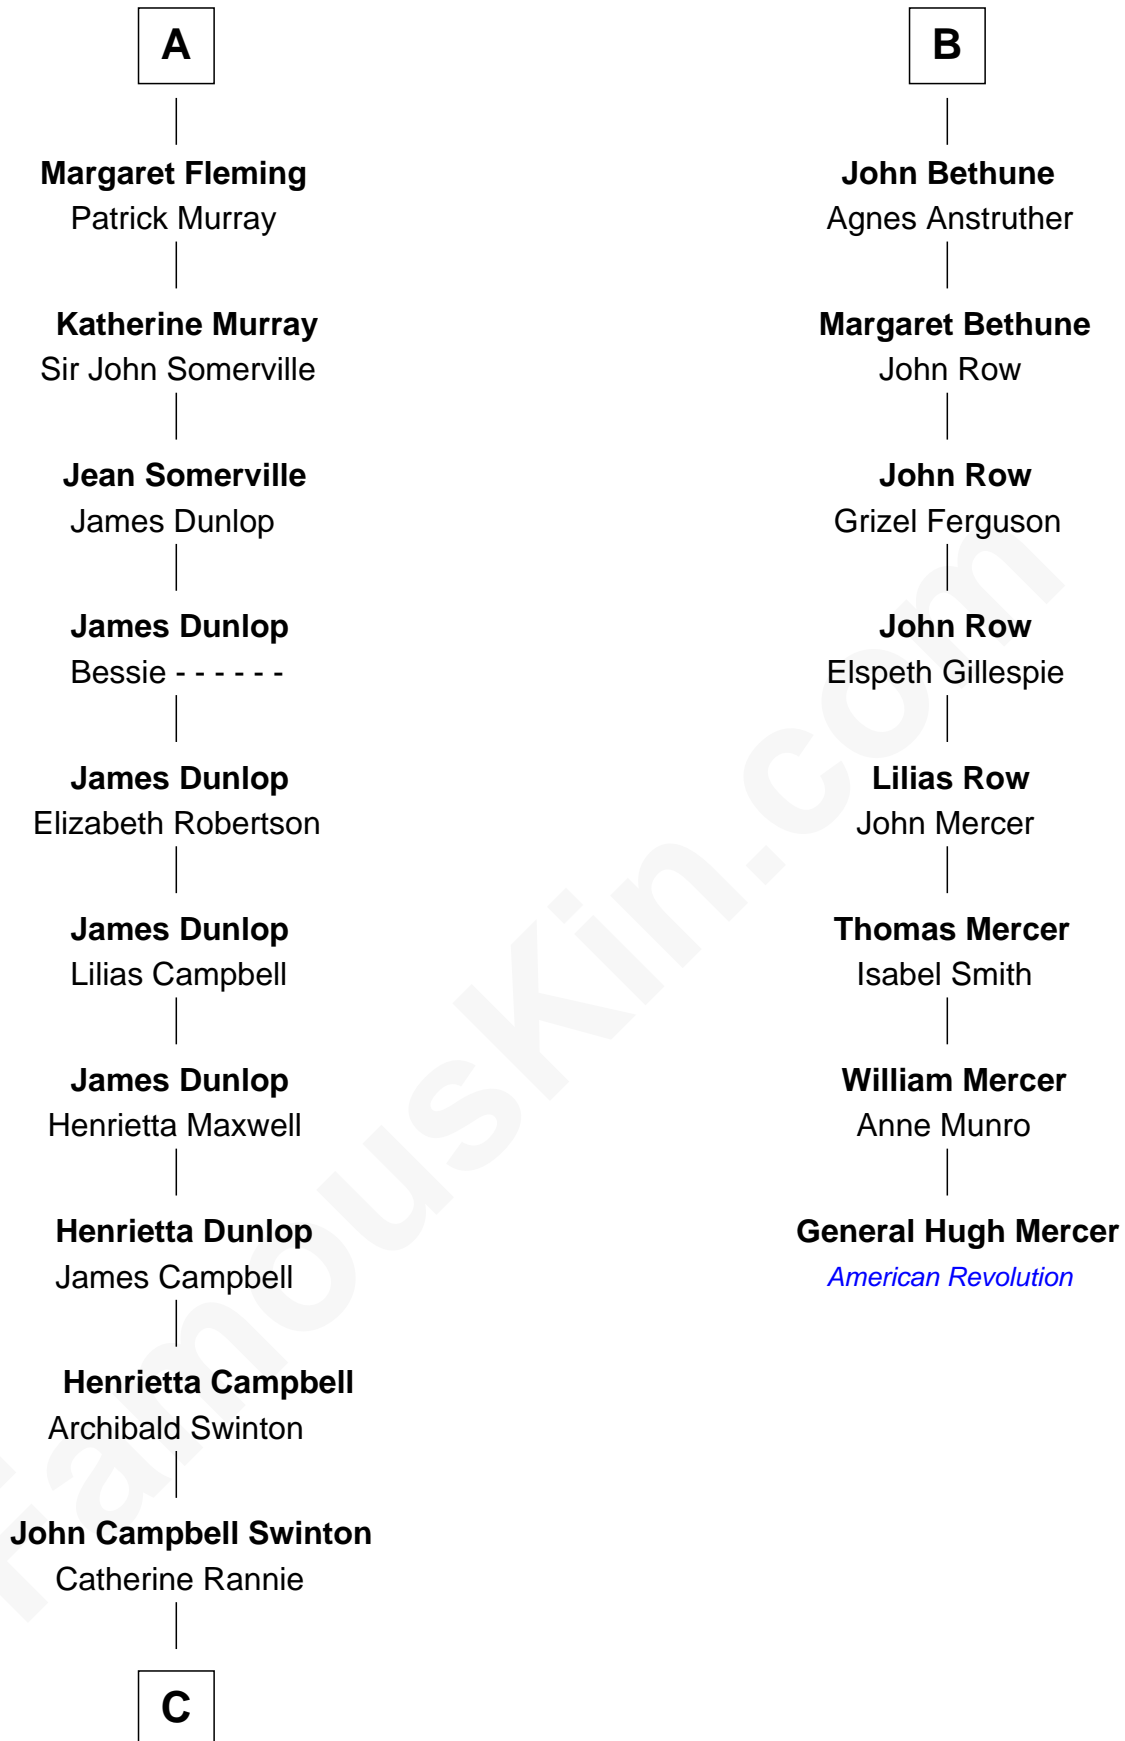

FamousKin.com
Relationship Chart of
Tilda Swinton
Movie Actress

14th cousin 7 times removed of
General Hugh Mercer
American Revolution

C

—
Archibald Campbell Swinton

Georgiana Caroline Sitwell

—
George Sitwell Campbell Swinton

Elizabeth Ebsworth

—
Alan Henry Campbell Swinton

Mariora Beatrice Evelyn Rochfort Alers-Hankey

—
Sir John Swinton

Judith Balfour Killen

—
Tilda Swinton

Movie Actress