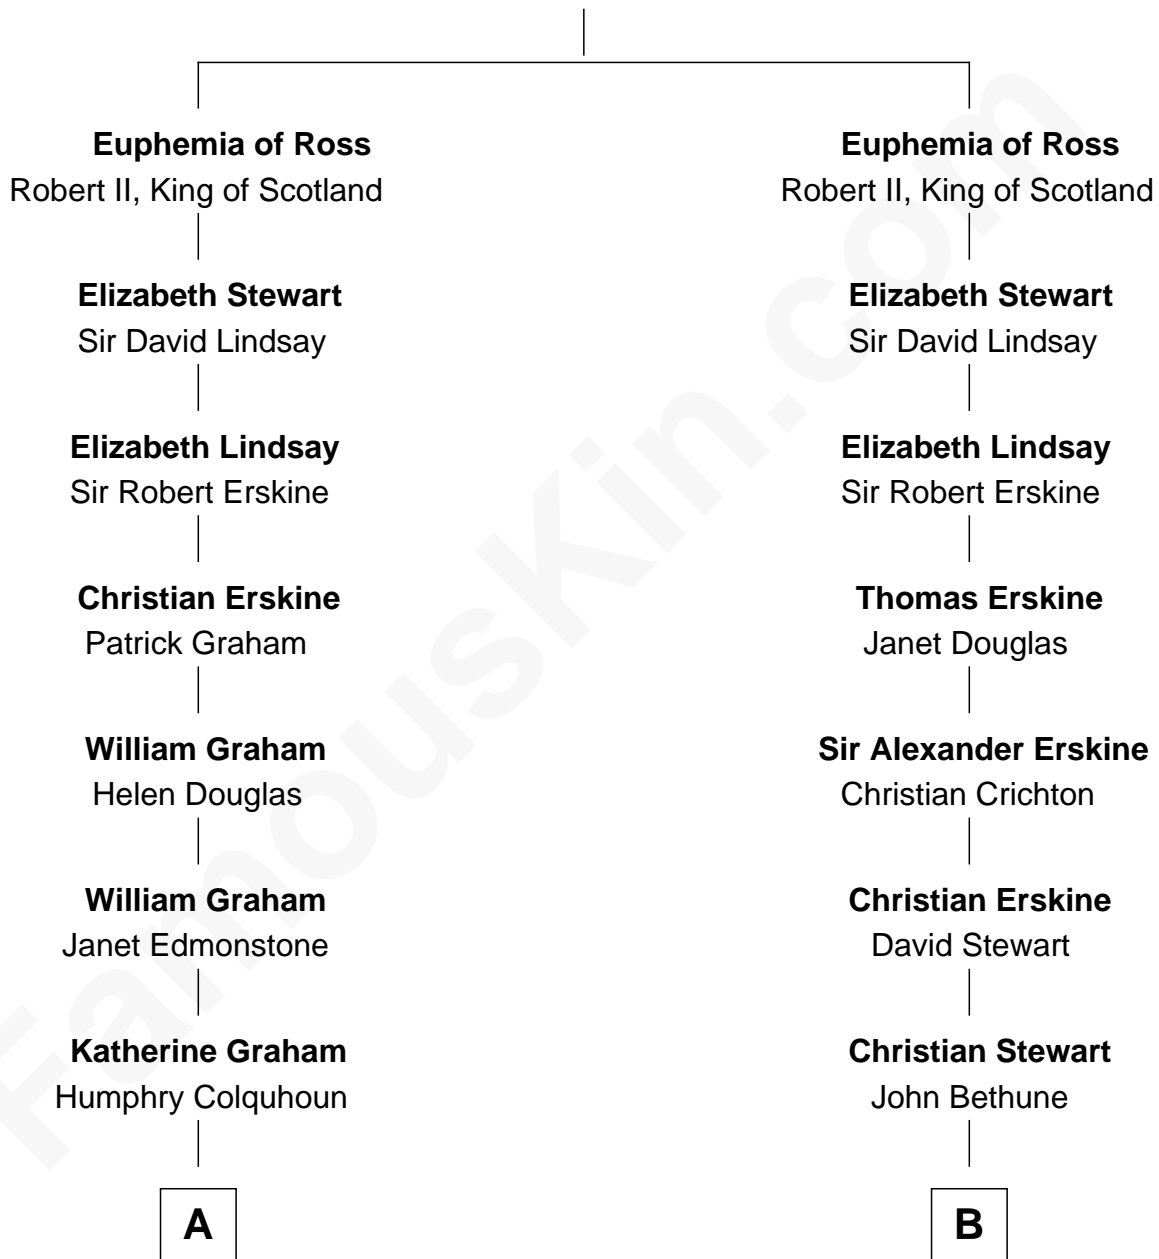

**FamousKin.com**  
**Relationship Chart of**  
**Tilda Swinton**  
*Movie Actress*

**14th cousin 7 times removed of**  
**General Hugh Mercer**  
*American Revolution*

**Hugh of Ross**  
 -----

**C**

—  
**Archibald Campbell Swinton**

Georgiana Caroline Sitwell

—  
**George Sitwell Campbell Swinton**

Elizabeth Ebsworth

—  
**Alan Henry Campbell Swinton**

Mariora Beatrice Evelyn Rochfort Alers-Hankey

—  
**Sir John Swinton**

Judith Balfour Killen