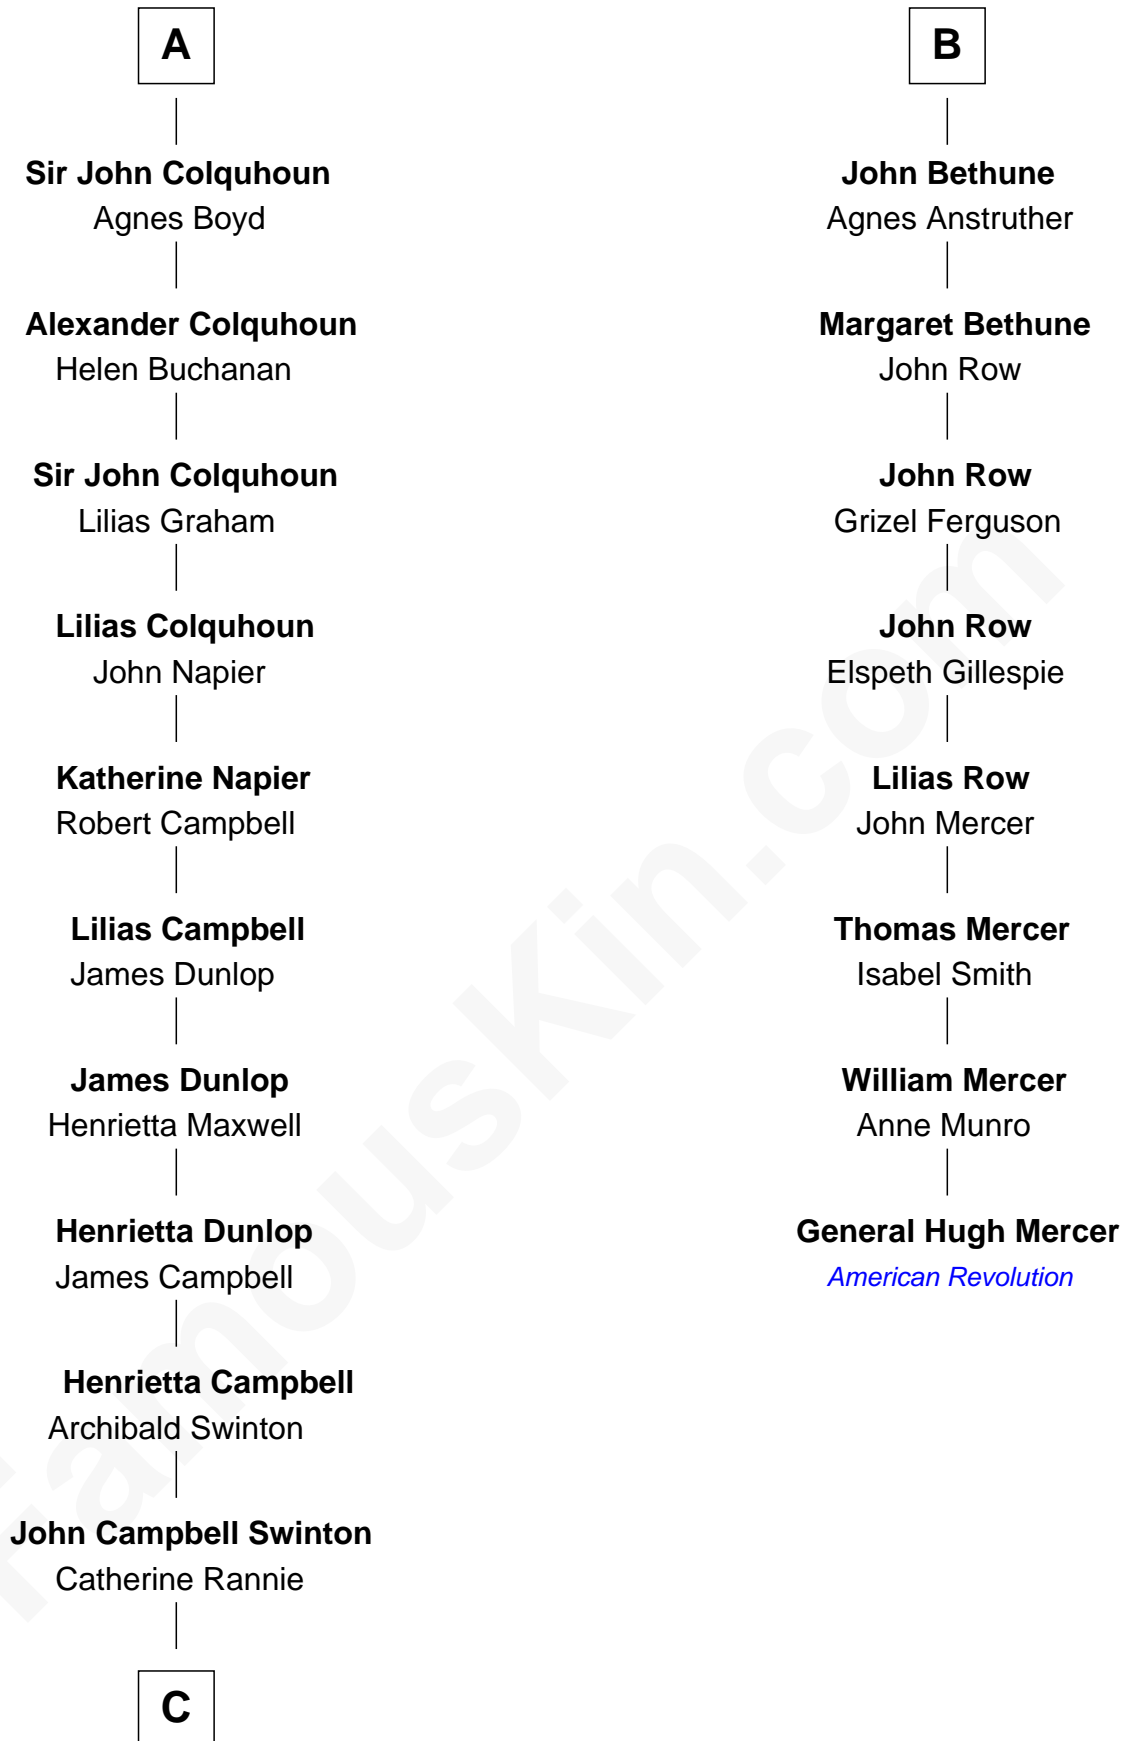

**FamousKin.com**  
**Relationship Chart of**  
**Tilda Swinton**  
*Movie Actress*

**14th cousin 7 times removed of**  
**General Hugh Mercer**  
*American Revolution*

**Hugh of Ross**  
 -----

**C**

—  
**Archibald Campbell Swinton**

Georgiana Caroline Sitwell

—  
**George Sitwell Campbell Swinton**

Elizabeth Ebsworth

—  
**Alan Henry Campbell Swinton**

Mariora Beatrice Evelyn Rochfort Alers-Hankey

—  
**Sir John Swinton**

Judith Balfour Killen