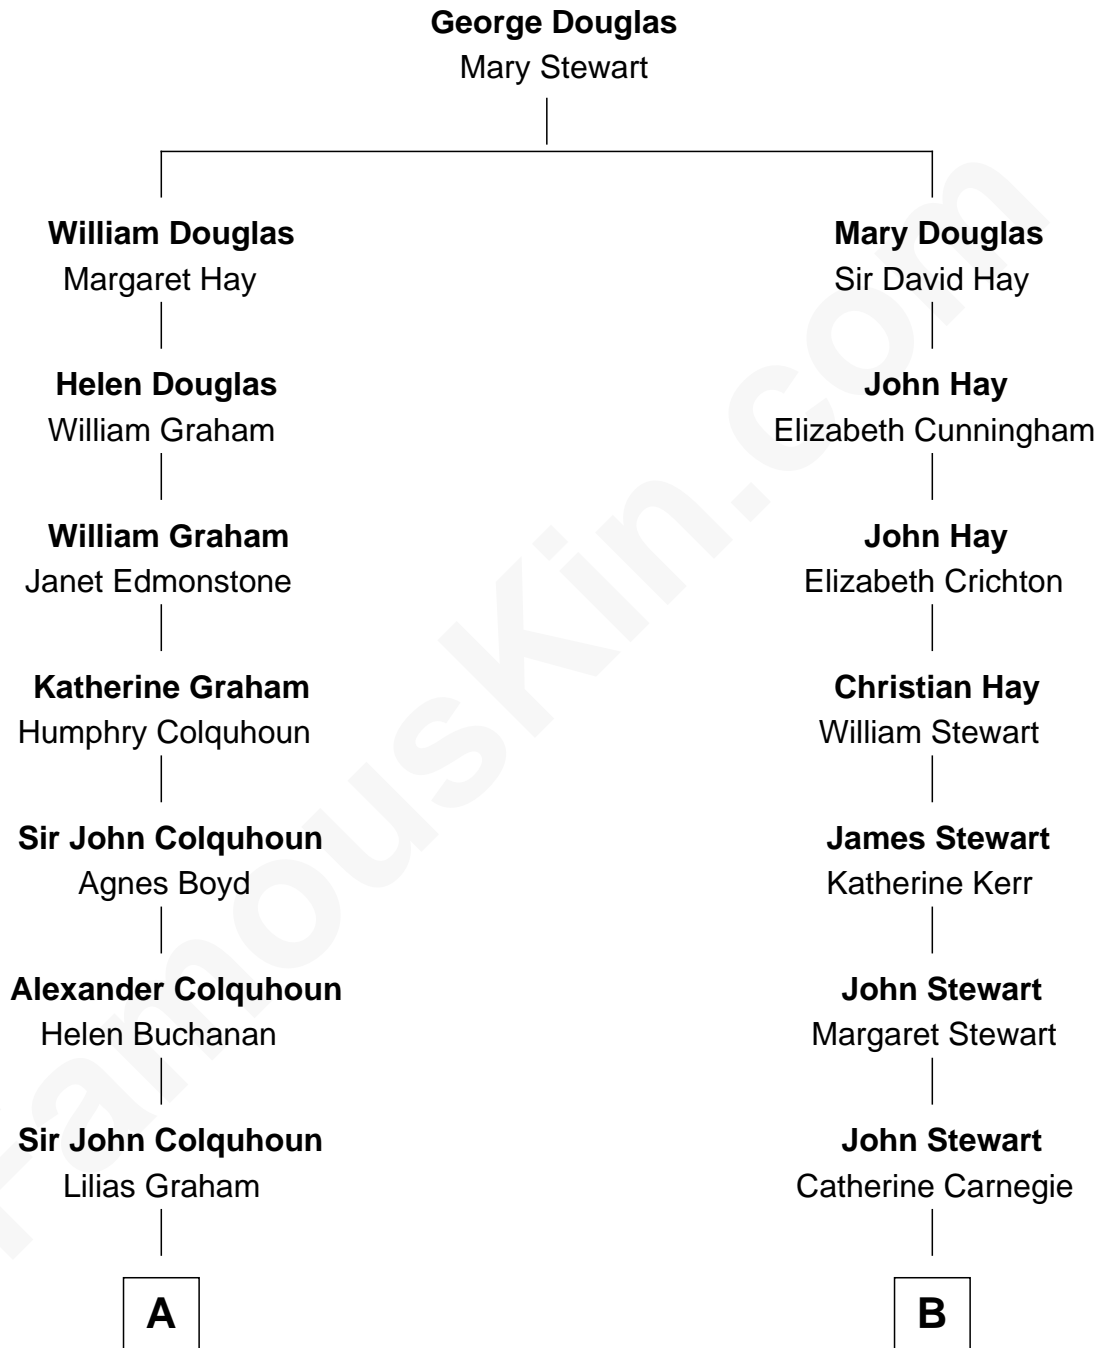

**FamousKin.com**  
**Relationship Chart of**  
**Tilda Swinton**  
*Movie Actress*

15th cousin 3 times removed of

**Johnny Mercer**  
*Songwriter and Co-Founder of Capitol Records*

**A**

**Lilias Colquhoun**

John Napier

**Katherine Napier**

Robert Campbell

**Lilias Campbell**

James Dunlop

**James Dunlop**

Henrietta Maxwell

**Henrietta Dunlop**

James Campbell

**Henrietta Campbell**

Archibald Swinton

**John Campbell Swinton**

Catherine Rannie

**Archibald Campbell Swinton**

Georgiana Caroline Sitwell

**George Sitwell Campbell Swinton**