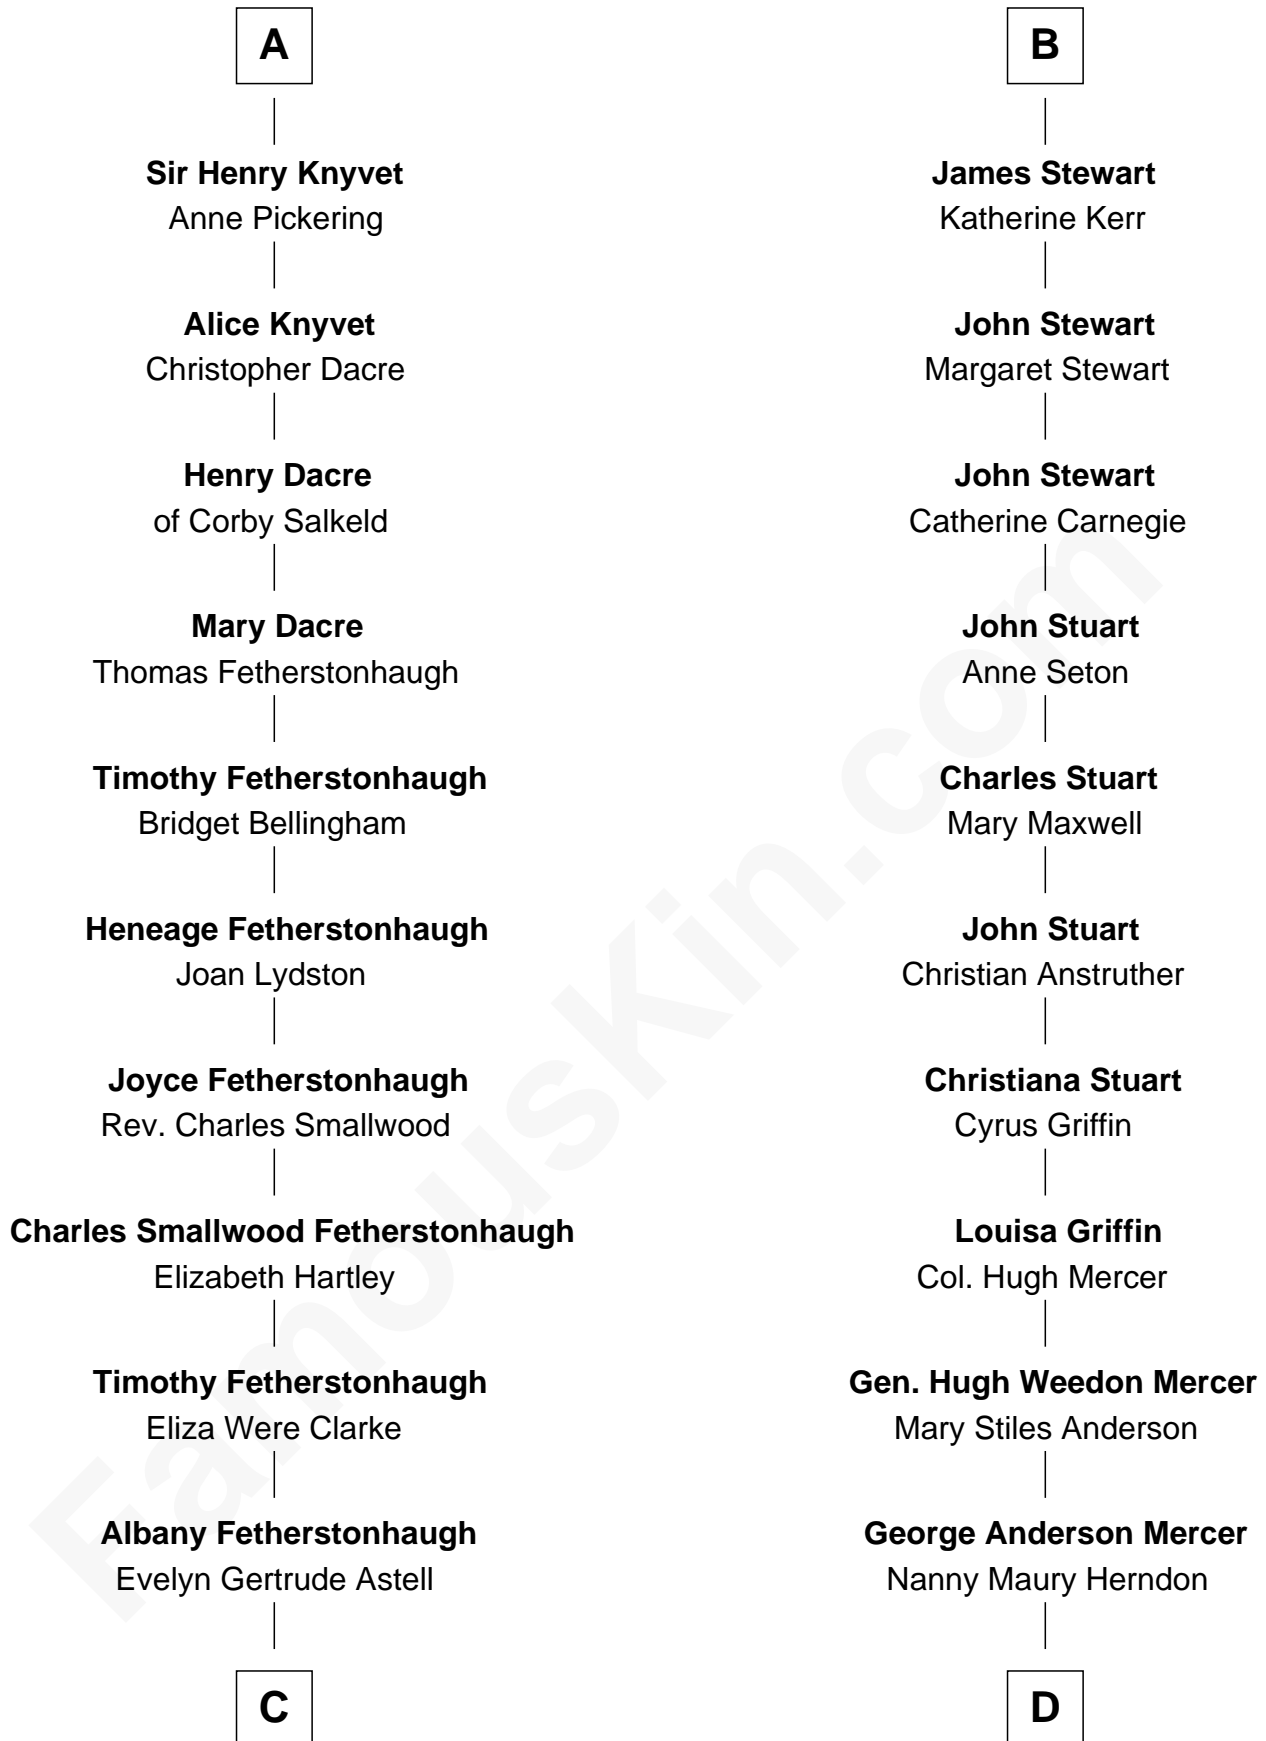

FamousKin.com
Relationship Chart of
Tilda Swinton
Movie Actress

18th cousin 2 times removed of

Johnny Mercer
Songwriter and Co-Founder of Capitol Records

C

Gertrude Clare Fetherstonhaugh
Cecil George Herbert Alers-Hankey

Matoria Beatrice Evelyn Rochfort Alers-Hankey
Alan Henry Campbell Swinton

Sir John Swinton
Judith Balfour Killen

Tilda Swinton
Movie Actress

D

George Anderson Mercer
Lillian Elizabeth Ciucevich

Johnny Mercer
Co-Founder of Capitol Records