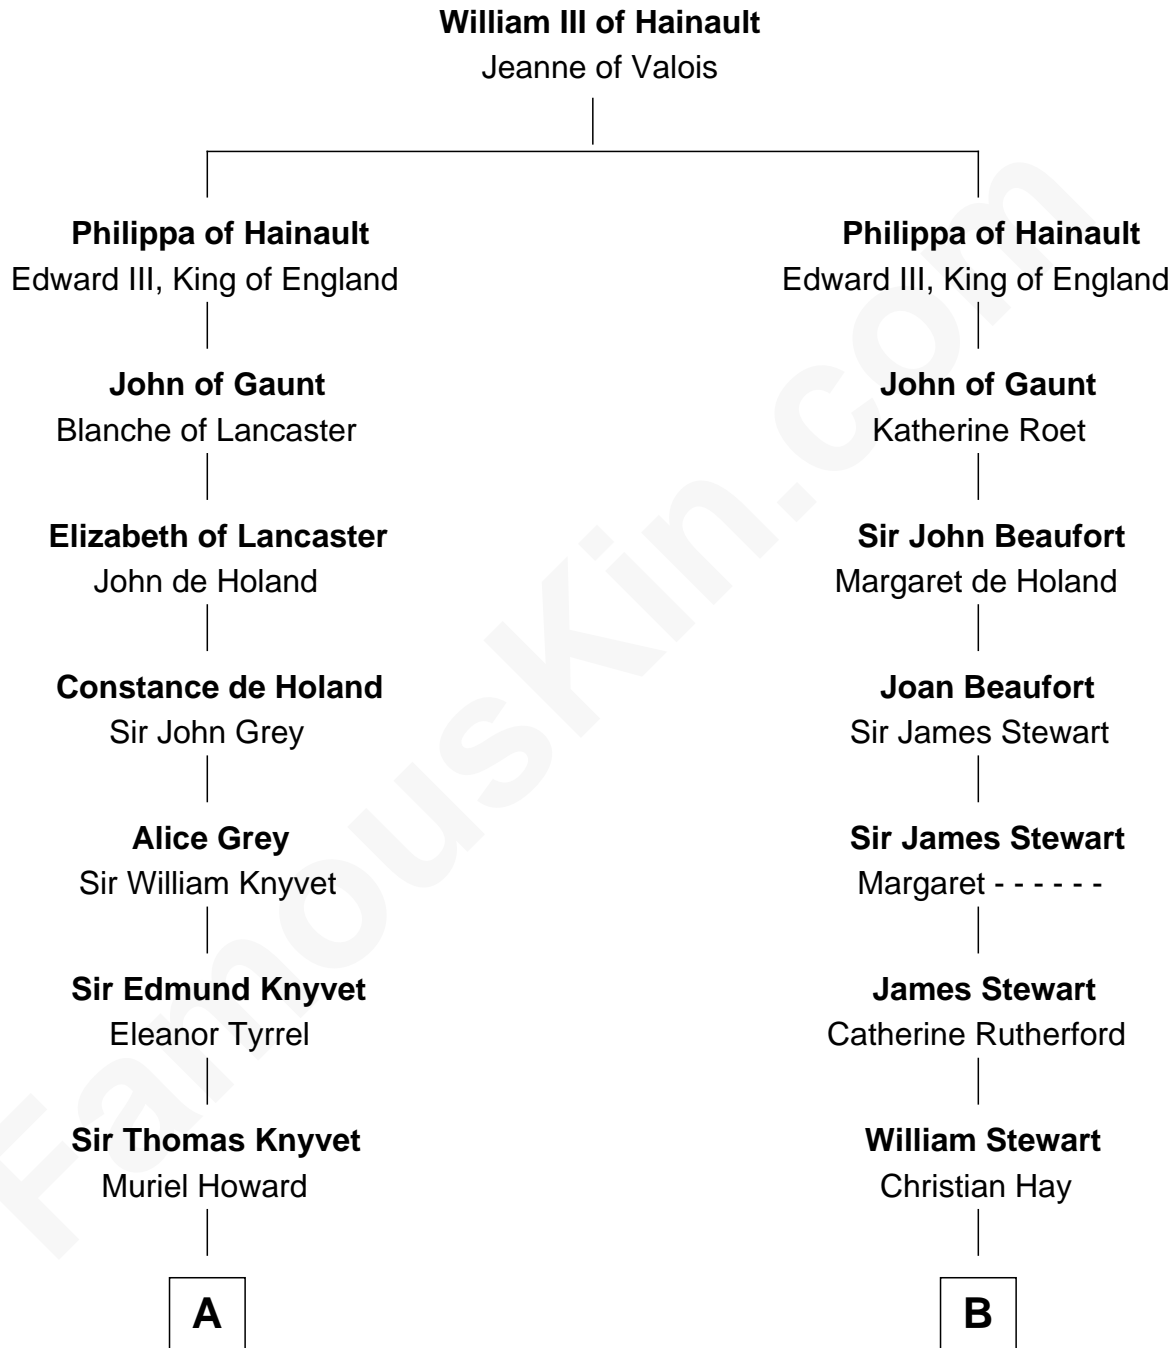

FamousKin.com
Relationship Chart of
Tilda Swinton
Movie Actress

18th cousin 2 times removed of

Johnny Mercer
Songwriter and Co-Founder of Capitol Records

C

Gertrude Clare Fetherstonhaugh
Cecil George Herbert Alers-Hankey

Matoria Beatrice Evelyn Rochfort Alers-Hankey
Alan Henry Campbell Swinton

Sir John Swinton
Judith Balfour Killen

Tilda Swinton
Movie Actress

D

George Anderson Mercer
Lillian Elizabeth Ciucevich

Johnny Mercer
Co-Founder of Capitol Records