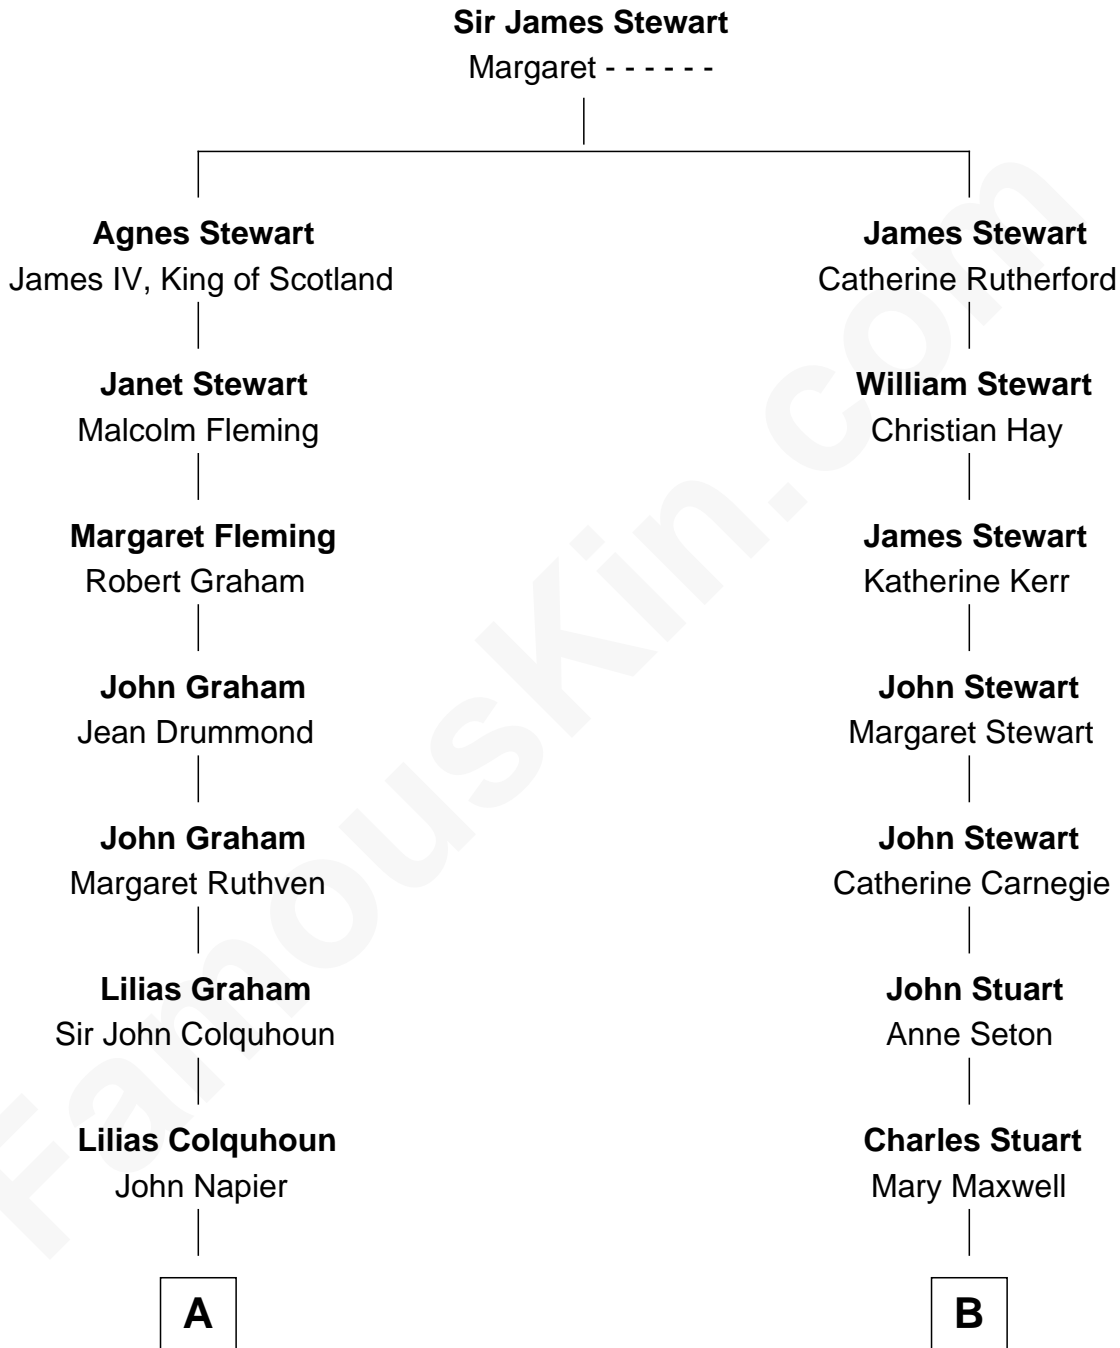

**FamousKin.com**  
**Relationship Chart of**  
**Tilda Swinton**  
*Movie Actress*

13th cousin 4 times removed of

**Johnny Mercer**  
*Songwriter and Co-Founder of Capitol Records*

**A**

**Katherine Napier**  
Robert Campbell

**Lilias Campbell**  
James Dunlop

**James Dunlop**  
Henrietta Maxwell

**Henrietta Dunlop**  
James Campbell

**Henrietta Campbell**  
Archibald Swinton

**John Campbell Swinton**  
Catherine Rannie

**Archibald Campbell Swinton**  
Georgiana Caroline Sitwell

**George Sitwell Campbell Swinton**  
Elizabeth Ebsworth

**Alan Henry Campbell Swinton**  
Matoria Beatrice Evelyn Rochfort Alers-Hankey

**Sir John Swinton**  
Judith Balfour Killen

**Tilda Swinton**  
*Movie Actress*

Tilda Swinton photo by [Nicolas Genin](#) (CC BY-SA 2.0)

**B**

**John Stuart**  
Christian Anstruther

**Christiana Stuart**  
Cyrus Griffin

**Louisa Griffin**  
Col. Hugh Mercer

**Gen. Hugh Weedon Mercer**  
Mary Stiles Anderson