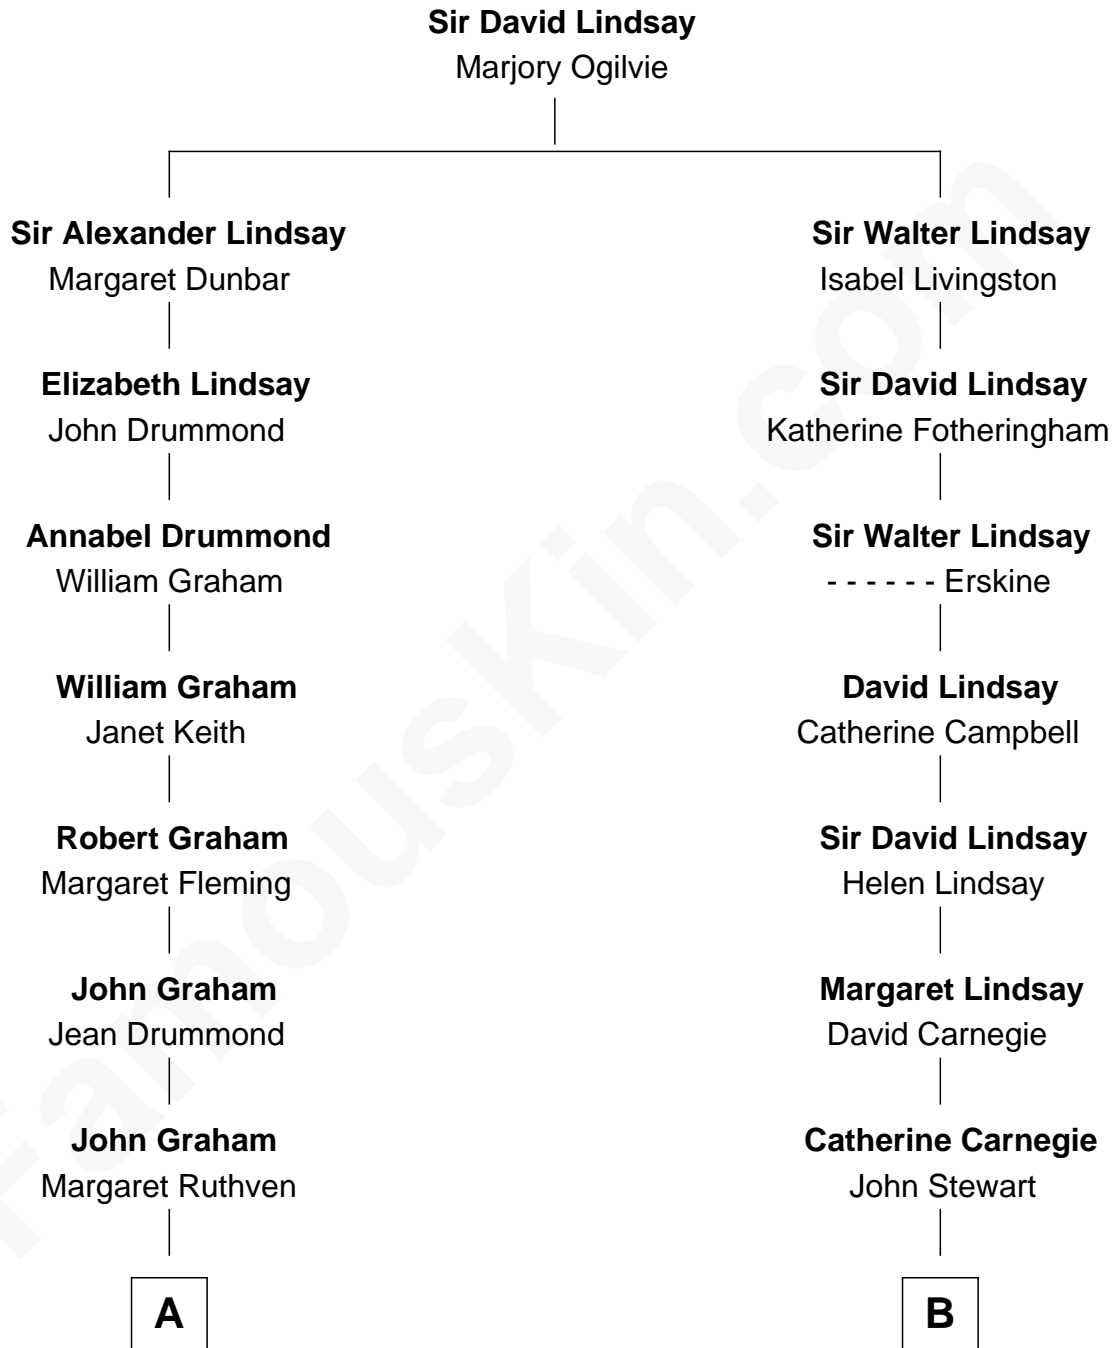

FamousKin.com
Relationship Chart of
Tilda Swinton
Movie Actress

15th cousin 4 times removed of

Johnny Mercer
Songwriter and Co-Founder of Capitol Records

C

—
Alan Henry Campbell Swinton

Mariora Beatrice Evelyn Rochfort Alers-Hankey

—
Sir John Swinton

Judith Balfour Killen

—
Tilda Swinton

Movie Actress

FamousKin.com