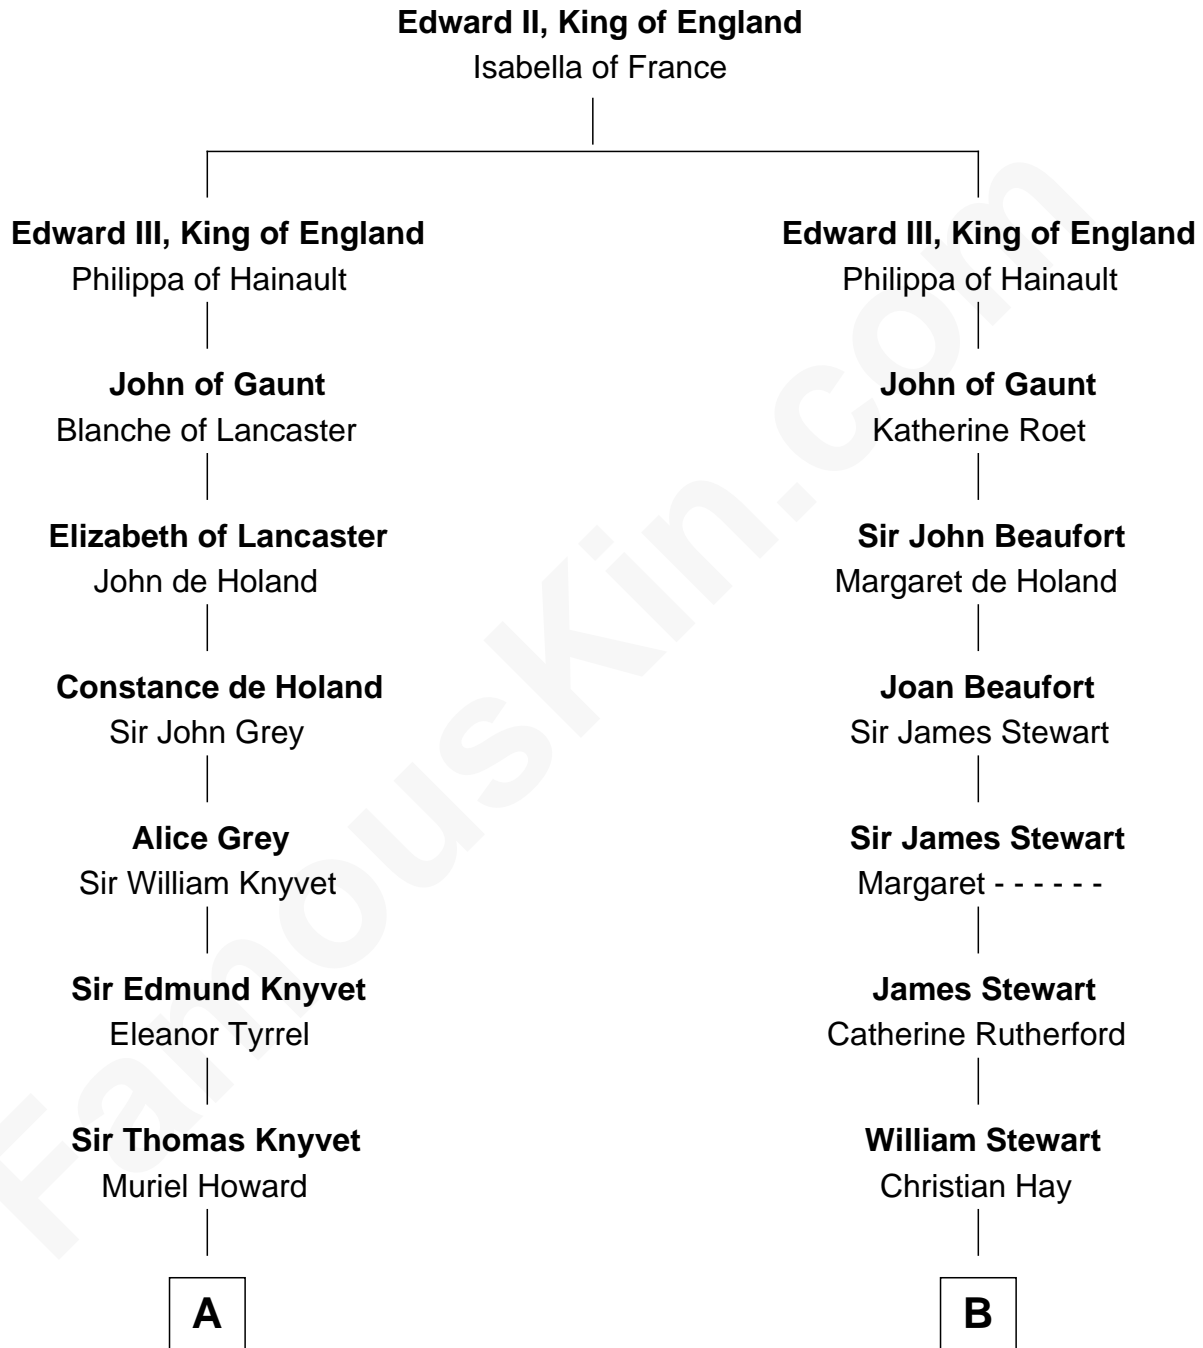

**FamousKin.com**  
**Relationship Chart of**  
**Tilda Swinton**  
*Movie Actress*

18th cousin 2 times removed of

**Johnny Mercer**  
*Songwriter and Co-Founder of Capitol Records*

**C**

**Gertrude Clare Fetherstonhaugh**  
Cecil George Herbert Alers-Hankey

**Mariora Beatrice Evelyn Rochfort Alers-Hankey**  
Alan Henry Campbell Swinton

**Sir John Swinton**  
Judith Balfour Killen

**Tilda Swinton**  
*Movie Actress*

**D**

**George Anderson Mercer**  
Lillian Elizabeth Ciucevich