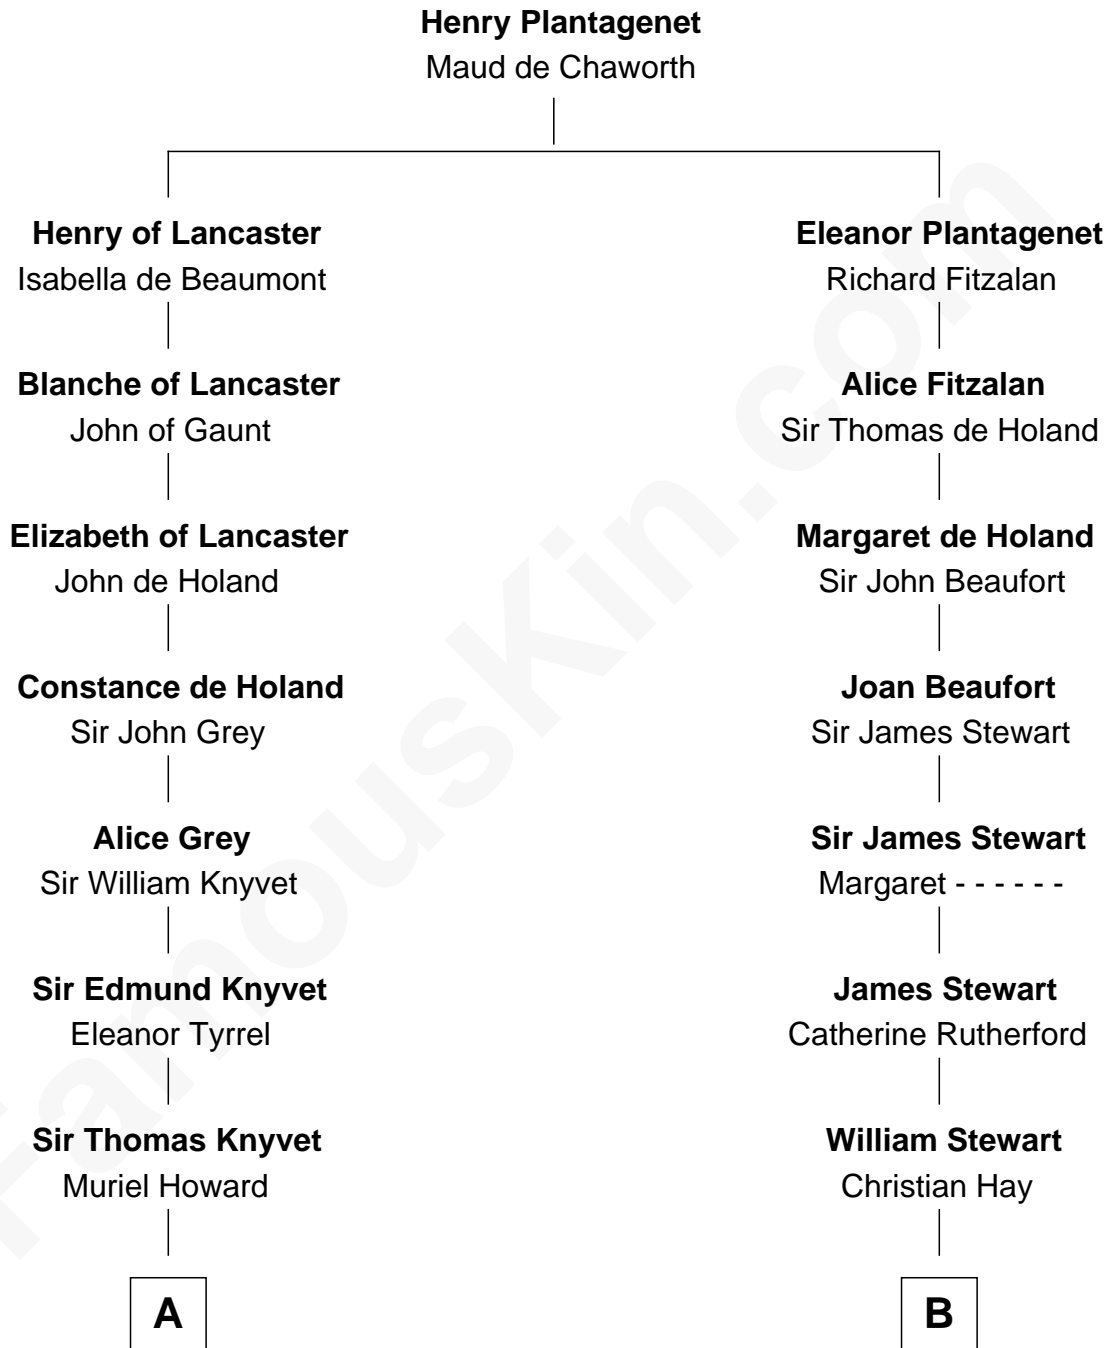

## Relationship Chart of

### Tilda Swinton

Movie Actress

18th cousin 2 times removed of

**Johnny Mercer**  
 Songwriter and Co-Founder of Capitol Records

**C**

**Gertrude Clare Fetherstonhaugh**  
Cecil George Herbert Alers-Hankey