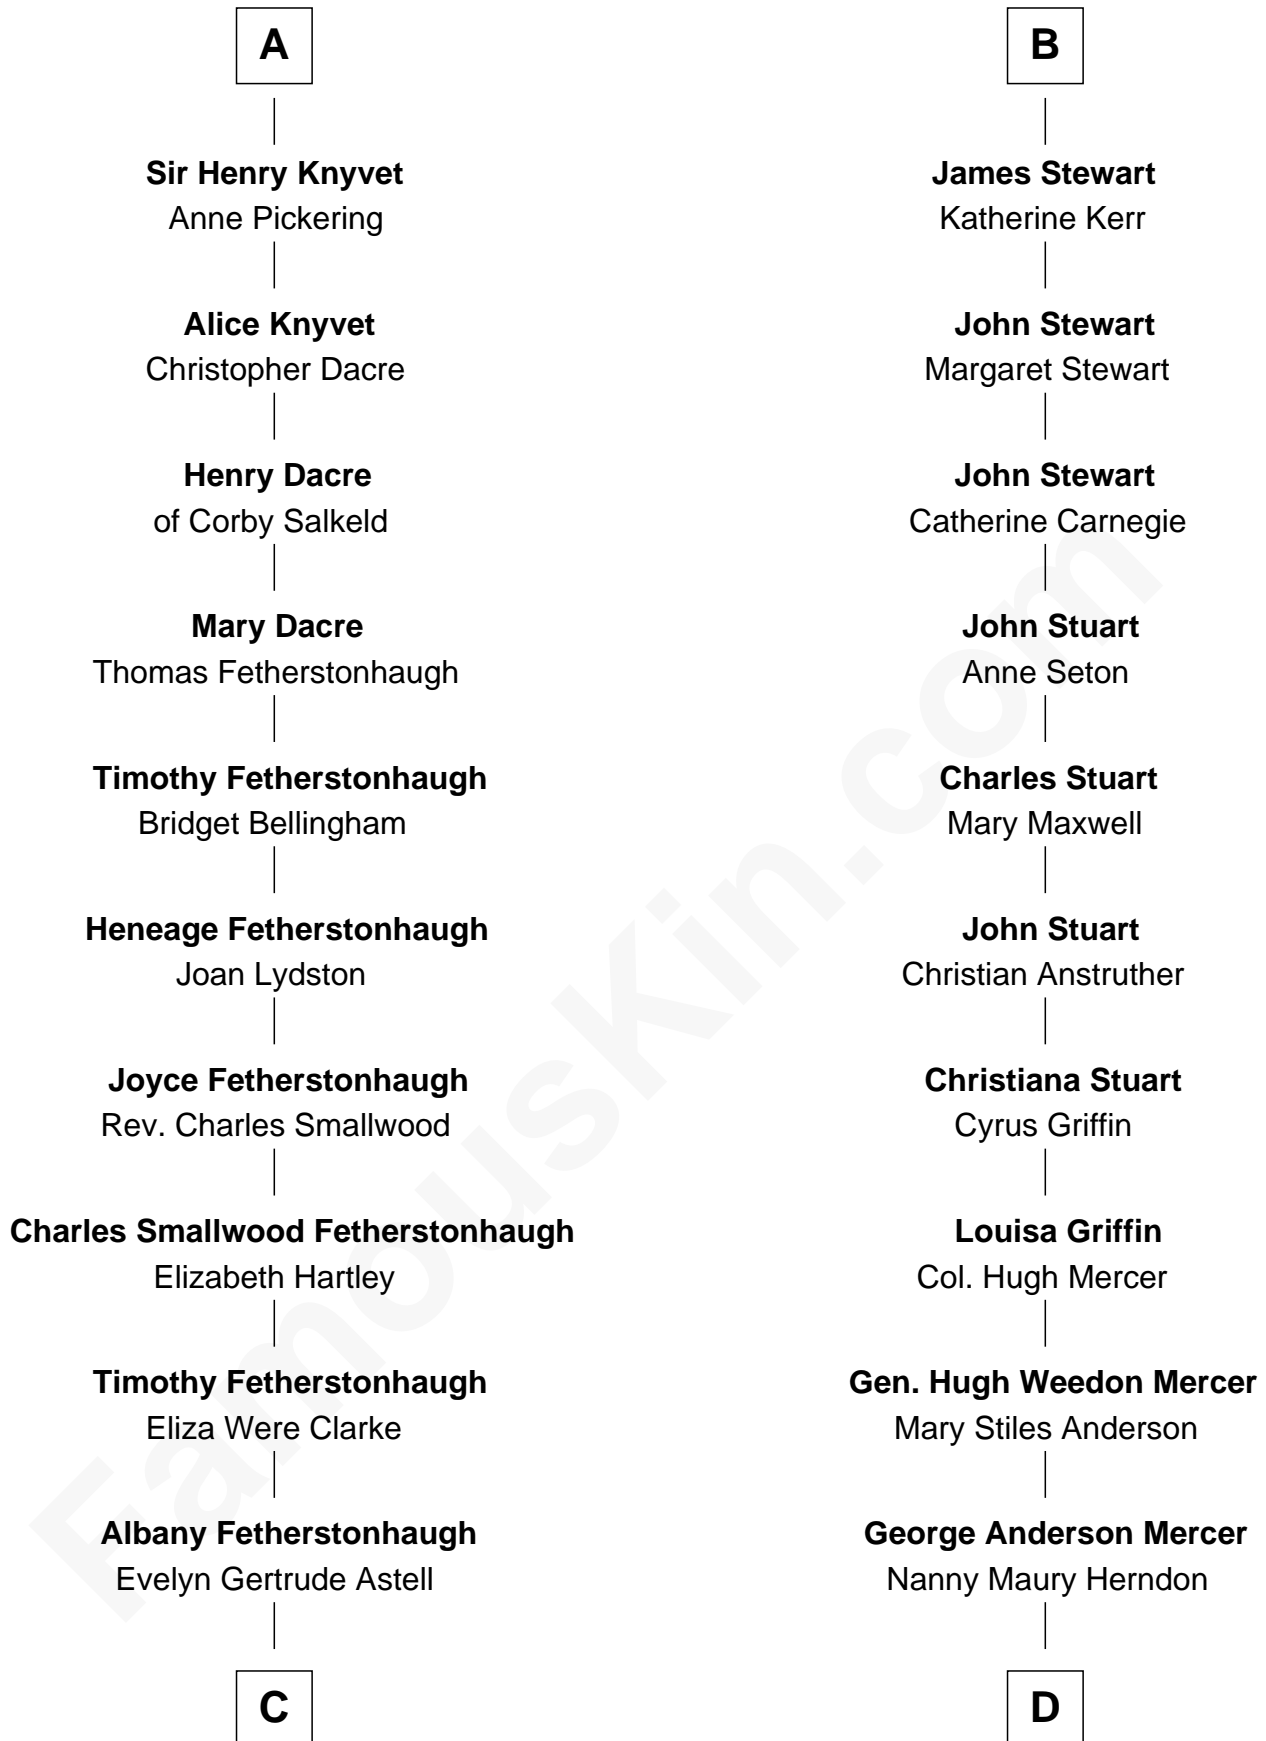

## Relationship Chart of

### Tilda Swinton

Movie Actress

18th cousin 2 times removed of

**Johnny Mercer**  
 Songwriter and Co-Founder of Capitol Records

**C**

**Gertrude Clare Fetherstonhaugh**  
Cecil George Herbert Alers-Hankey

**Matoria Beatrice Evelyn Rochfort Alers-Hankey**  
Alan Henry Campbell Swinton

**Sir John Swinton**  
Judith Balfour Killen

**Tilda Swinton**  
*Movie Actress*

**D**

**George Anderson Mercer**  
Lillian Elizabeth Ciucevich