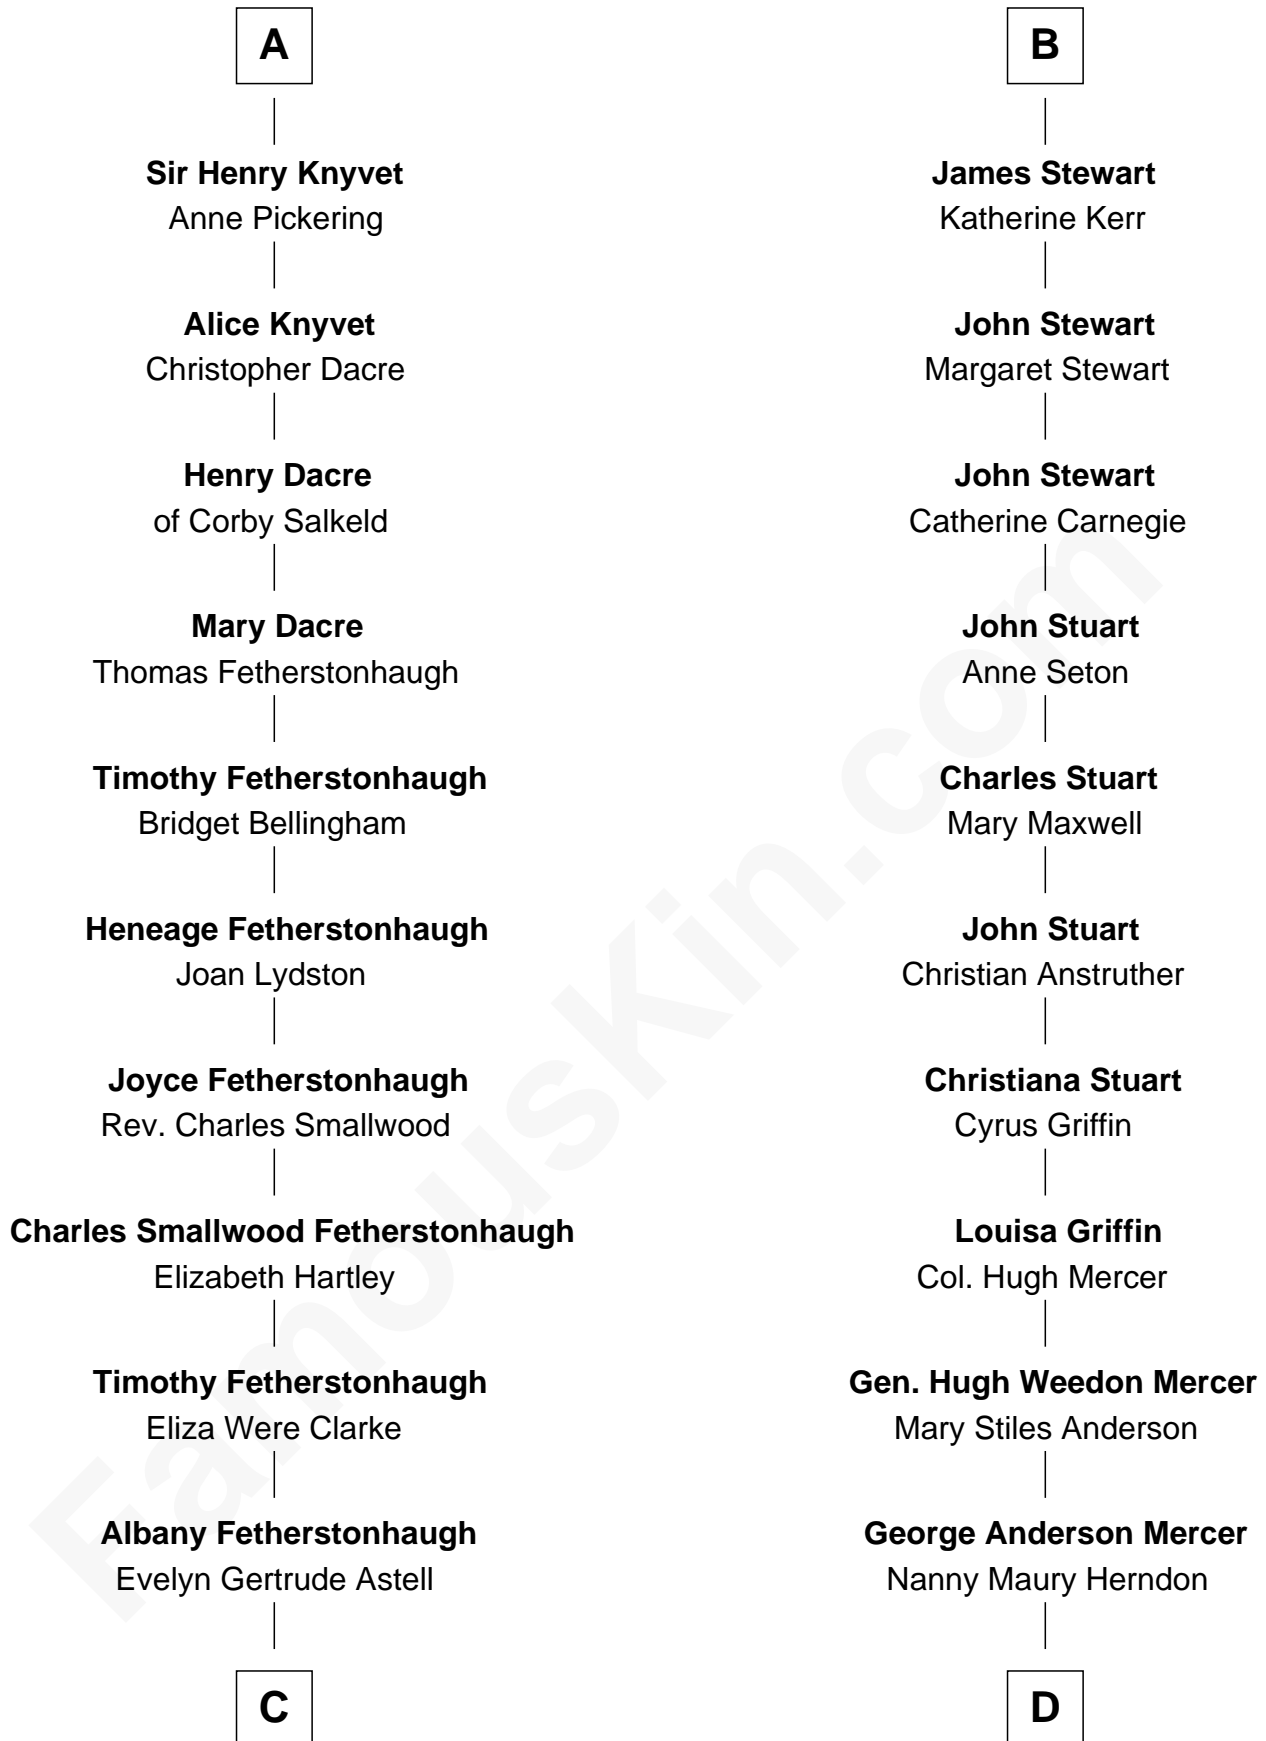

FamousKin.com
Relationship Chart of
Tilda Swinton
Movie Actress

18th cousin 2 times removed of

Johnny Mercer
Songwriter and Co-Founder of Capitol Records

C

Gertrude Clare Fetherstonhaugh
Cecil George Herbert Alers-Hankey

Mariora Beatrice Evelyn Rochfort Alers-Hankey
Alan Henry Campbell Swinton

Sir John Swinton
Judith Balfour Killen

Tilda Swinton
Movie Actress

D

George Anderson Mercer
Lillian Elizabeth Ciucevich

Johnny Mercer
Co-Founder of Capitol Records