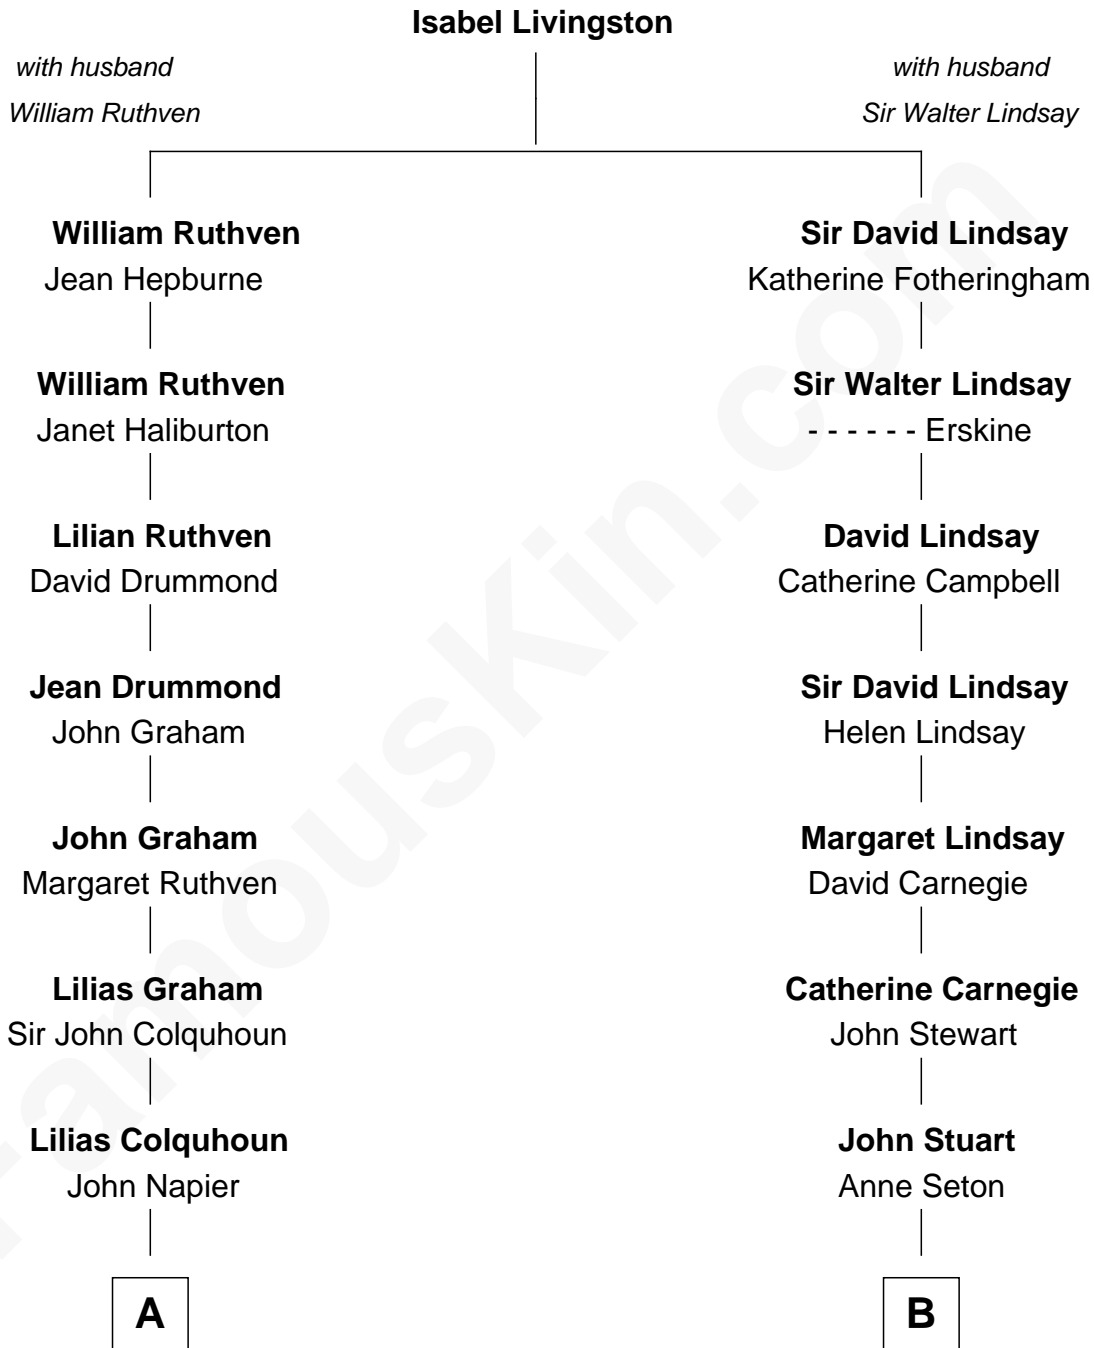

FamousKin.com
Relationship Chart of
Tilda Swinton
Movie Actress

14th cousin 3 times removed of

Johnny Mercer
Songwriter and Co-Founder of Capitol Records

A

Katherine Napier
Robert Campbell

Lilias Campbell
James Dunlop

James Dunlop
Henrietta Maxwell

Henrietta Dunlop
James Campbell

Henrietta Campbell
Archibald Swinton

John Campbell Swinton
Catherine Rannie

Archibald Campbell Swinton
Georgiana Caroline Sitwell

George Sitwell Campbell Swinton
Elizabeth Ebsworth