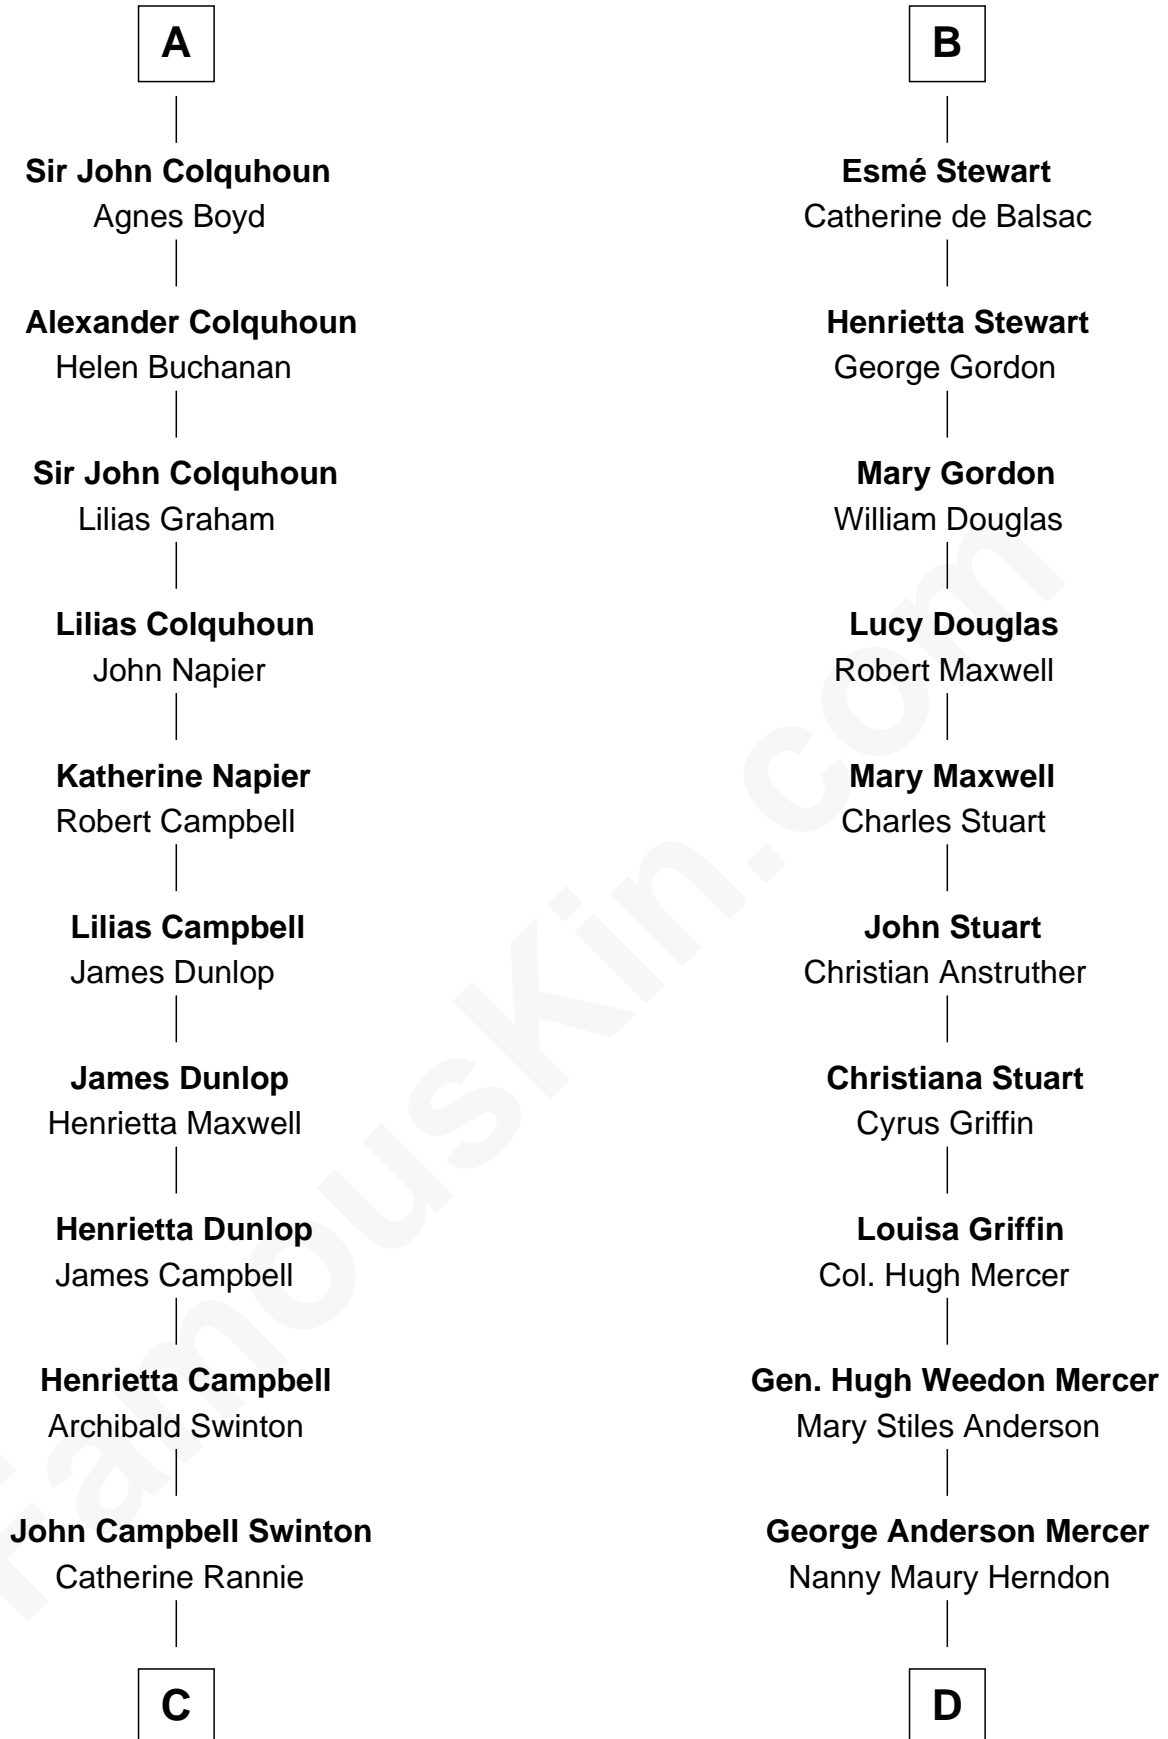

# FamousKin.com Relationship Chart of

**Tilda Swinton**

*Movie Actress*

18th cousin 3 times removed of

**Johnny Mercer**

*Songwriter and Co-Founder of Capitol Records*

Hugh of Ross

**Euphemia of Ross**  
Robert II, King of Scotland

**Elizabeth Stewart**  
Sir David Lindsay

**Elizabeth Lindsay**  
Sir Robert Erskine

**Christian Erskine**  
Patrick Graham

**William Graham**  
Helen Douglas

**William Graham**  
Janet Edmonstone

**Katherine Graham**  
Humphry Colquhoun

**A**

**Euphemia of Ross**  
Robert II, King of Scotland

**Egidia Stewart**  
Sir William Douglas

**Egidia Douglas**  
Henry Sinclair

**William Sinclair**  
Marjory Sutherland

**Eleanor Sinclair**  
John Stewart

**Elizabeth Stewart**  
John Stewart

**John Stewart**  
Anne de la Queueille

**B**

**C**

**Archibald Campbell Swinton**

Georgiana Caroline Sitwell

**George Sitwell Campbell Swinton**

Elizabeth Ebsworth