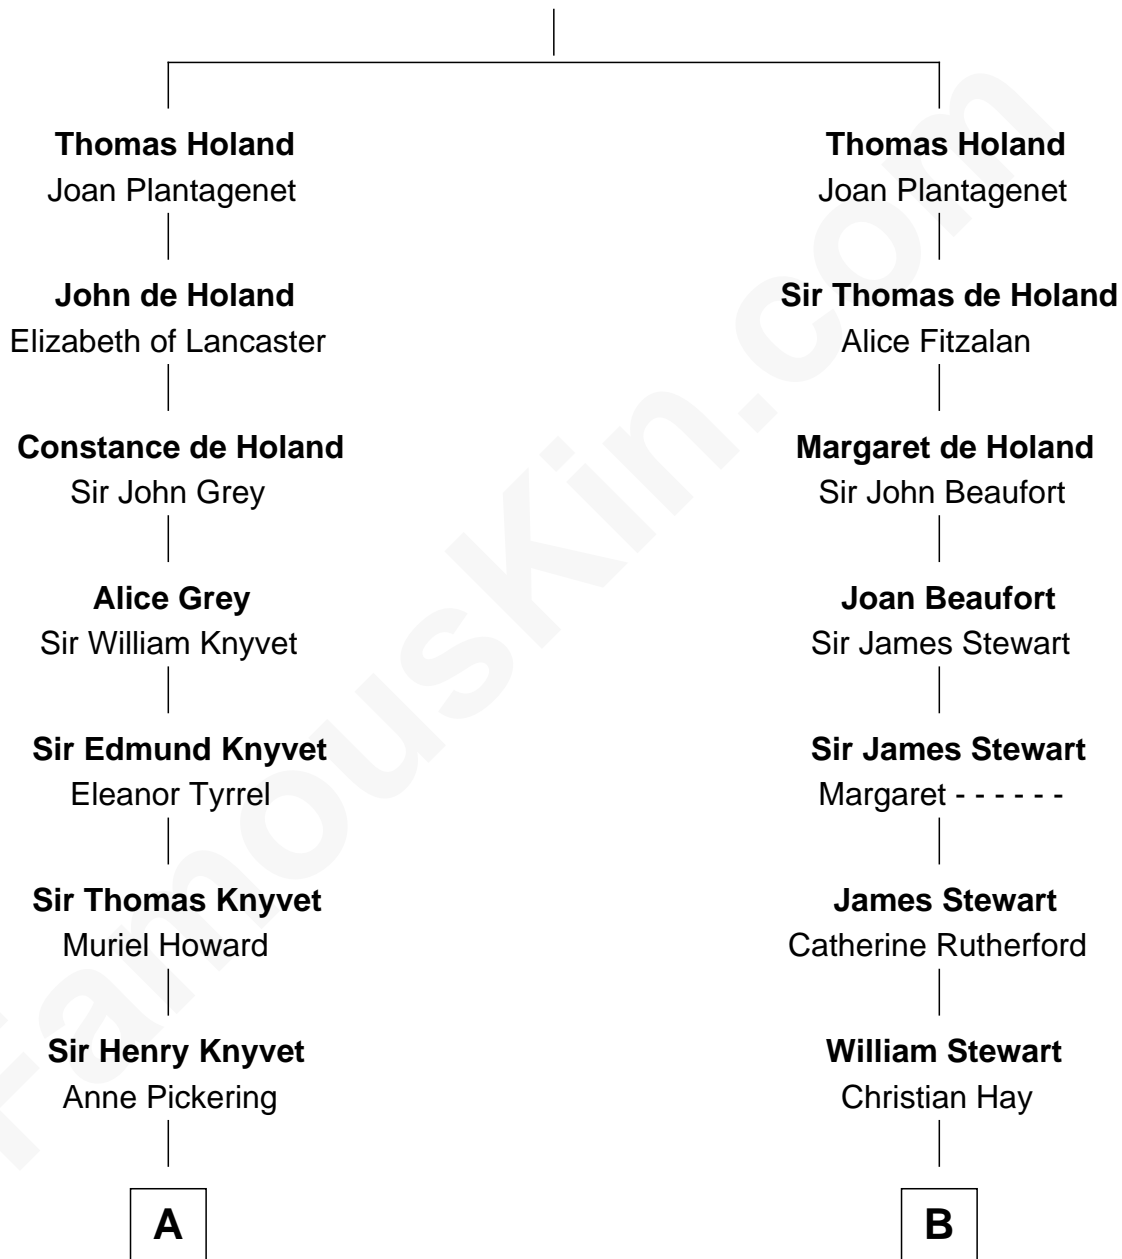

# FamousKin.com Relationship Chart of

**Tilda Swinton**

*Movie Actress*

18th cousin 1 time removed of

**Johnny Mercer**

*Songwriter and Co-Founder of Capitol Records*

**Sir Robert de Holland**

Maude la Zouche

**A**

**Alice Knyvet**  
Christopher Dacre

**Henry Dacre**  
of Corby Salkeld

**Mary Dacre**  
Thomas Fetherstonhaugh

**Timothy Fetherstonhaugh**  
Bridget Bellingham

**Heneage Fetherstonhaugh**  
Joan Lydston