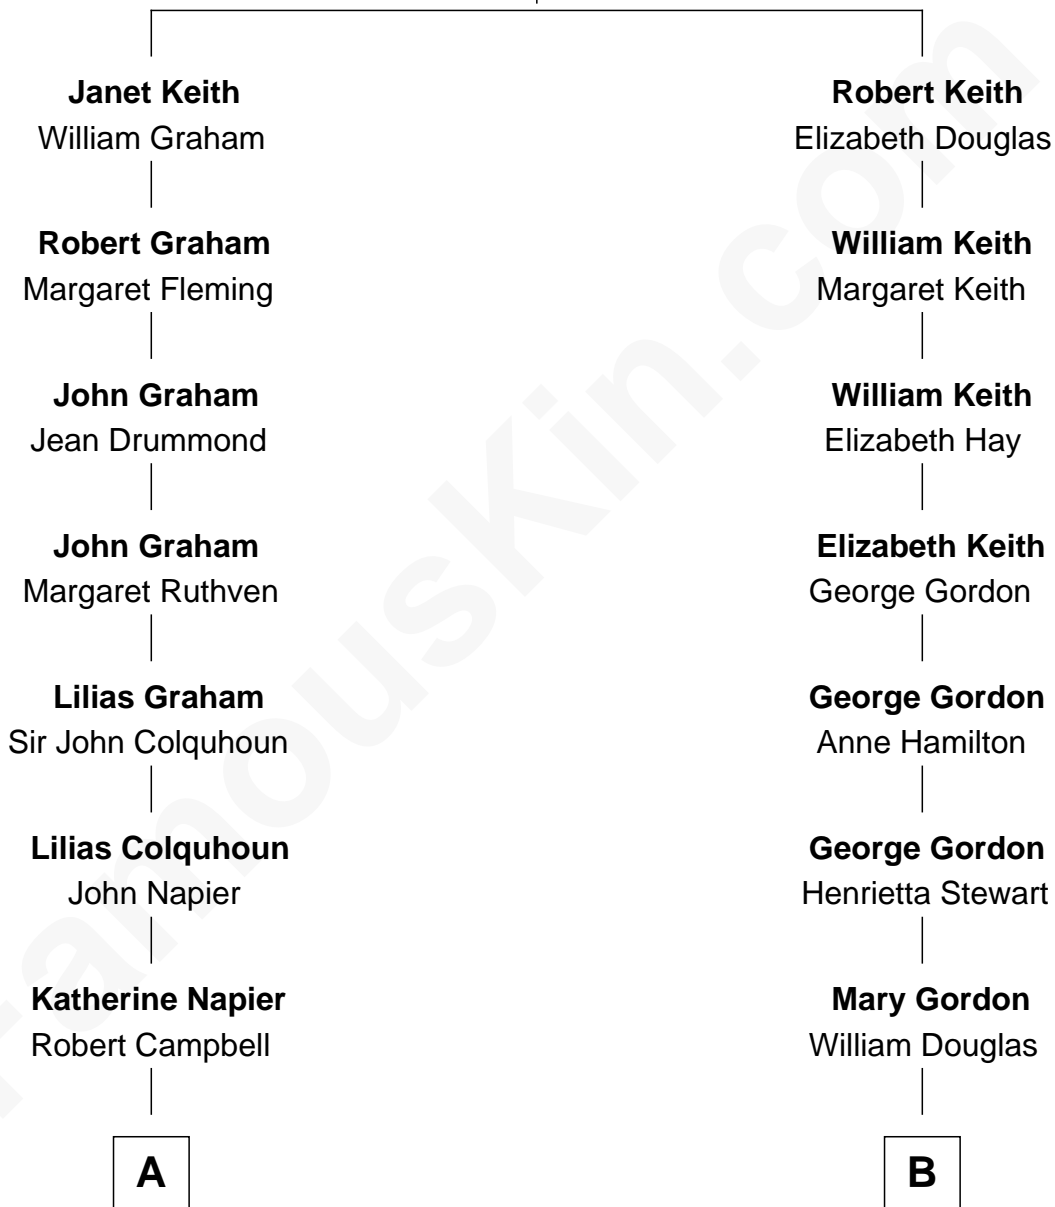

# FamousKin.com Relationship Chart of

**Tilda Swinton**

*Movie Actress*

15th cousin 1 time removed of

**Johnny Mercer**

*Songwriter and Co-Founder of Capitol Records*

**William Keith**  
Elizabeth Gordon

**A**

**Lilias Campbell**

James Dunlop

**James Dunlop**

Henrietta Maxwell

**Henrietta Dunlop**

James Campbell

**Henrietta Campbell**

Archibald Swinton

**John Campbell Swinton**

Catherine Rannie

**Archibald Campbell Swinton**

Georgiana Caroline Sitwell

**George Sitwell Campbell Swinton**

Elizabeth Ebsworth

**Alan Henry Campbell Swinton**

Mariora Beatrice Evelyn Rochfort Alers-Hankey