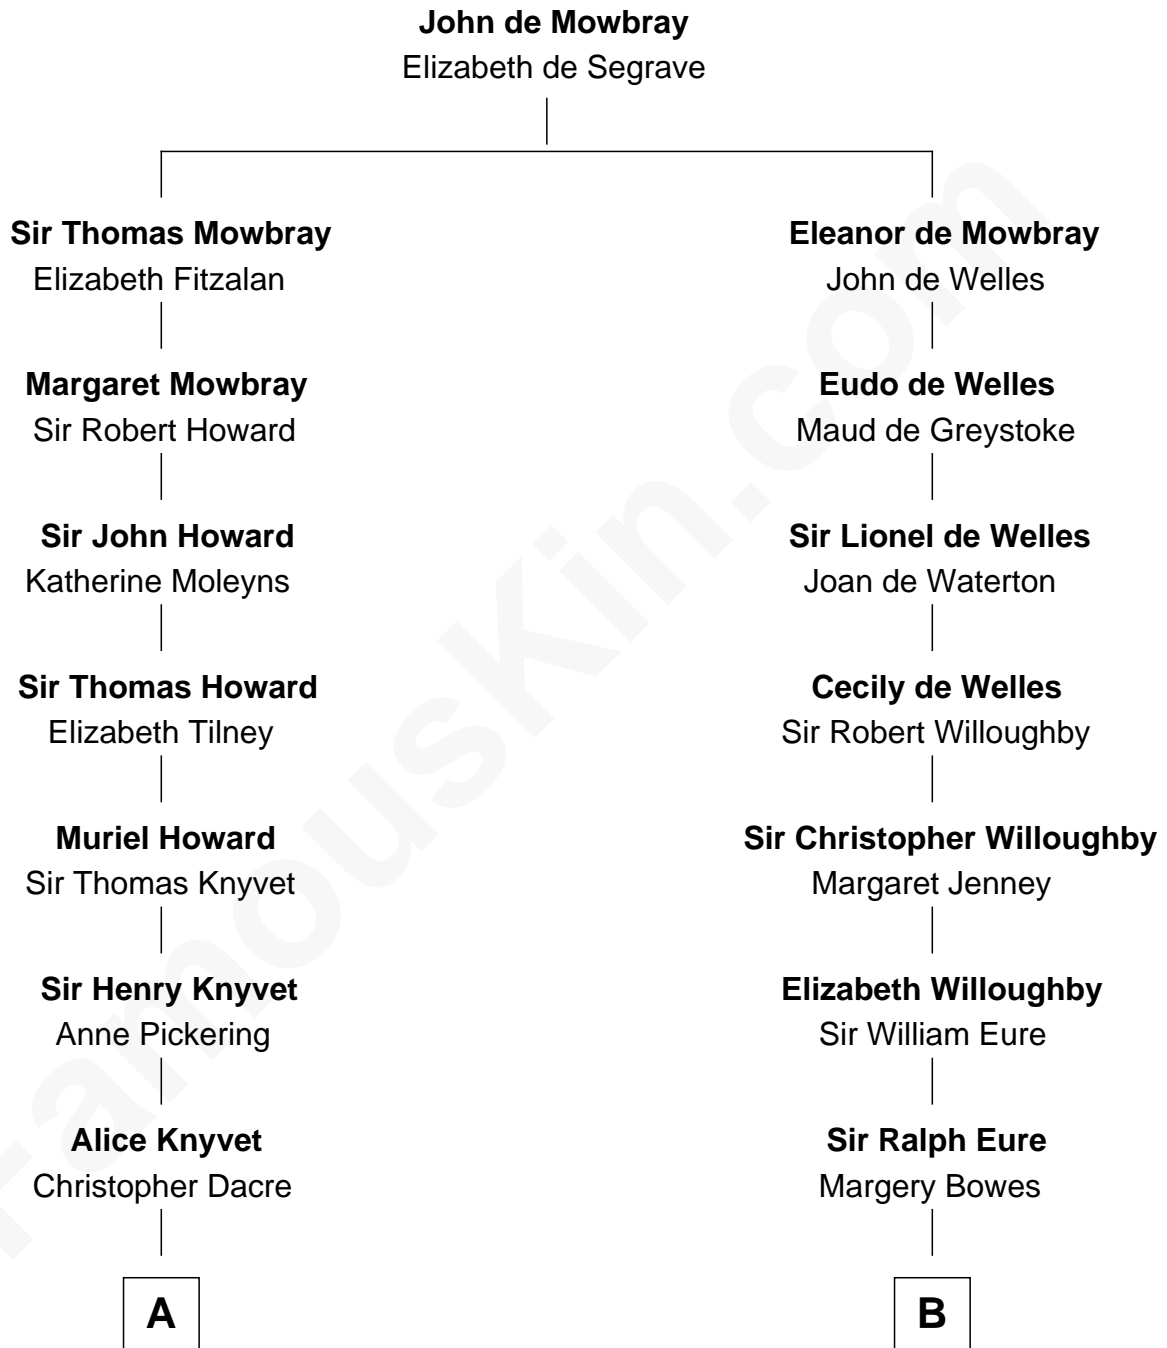

# FamousKin.com Relationship Chart of

**Tilda Swinton**

*Movie Actress*

18th cousin 2 times removed of

**Zach Snyder**

*Filmmaker*

**A**

**Henry Dacre**  
of Corby Salkeld

**Mary Dacre**  
Thomas Fetherstonhaugh

**Timothy Fetherstonhaugh**  
Bridget Bellingham

**Heneage Fetherstonhaugh**  
Joan Lydston

**Joyce Fetherstonhaugh**  
Rev. Charles Smallwood

**Charles Smallwood Fetherstonhaugh**  
Elizabeth Hartley

**Timothy Fetherstonhaugh**  
Eliza Were Clarke

**Albany Fetherstonhaugh**  
Evelyn Gertrude Astell

**Gertrude Clare Fetherstonhaugh**  
Cecil George Herbert Alers-Hankey

**Mariora Beatrice Evelyn Rochfort Alers-Hankey**  
Alan Henry Campbell Swinton