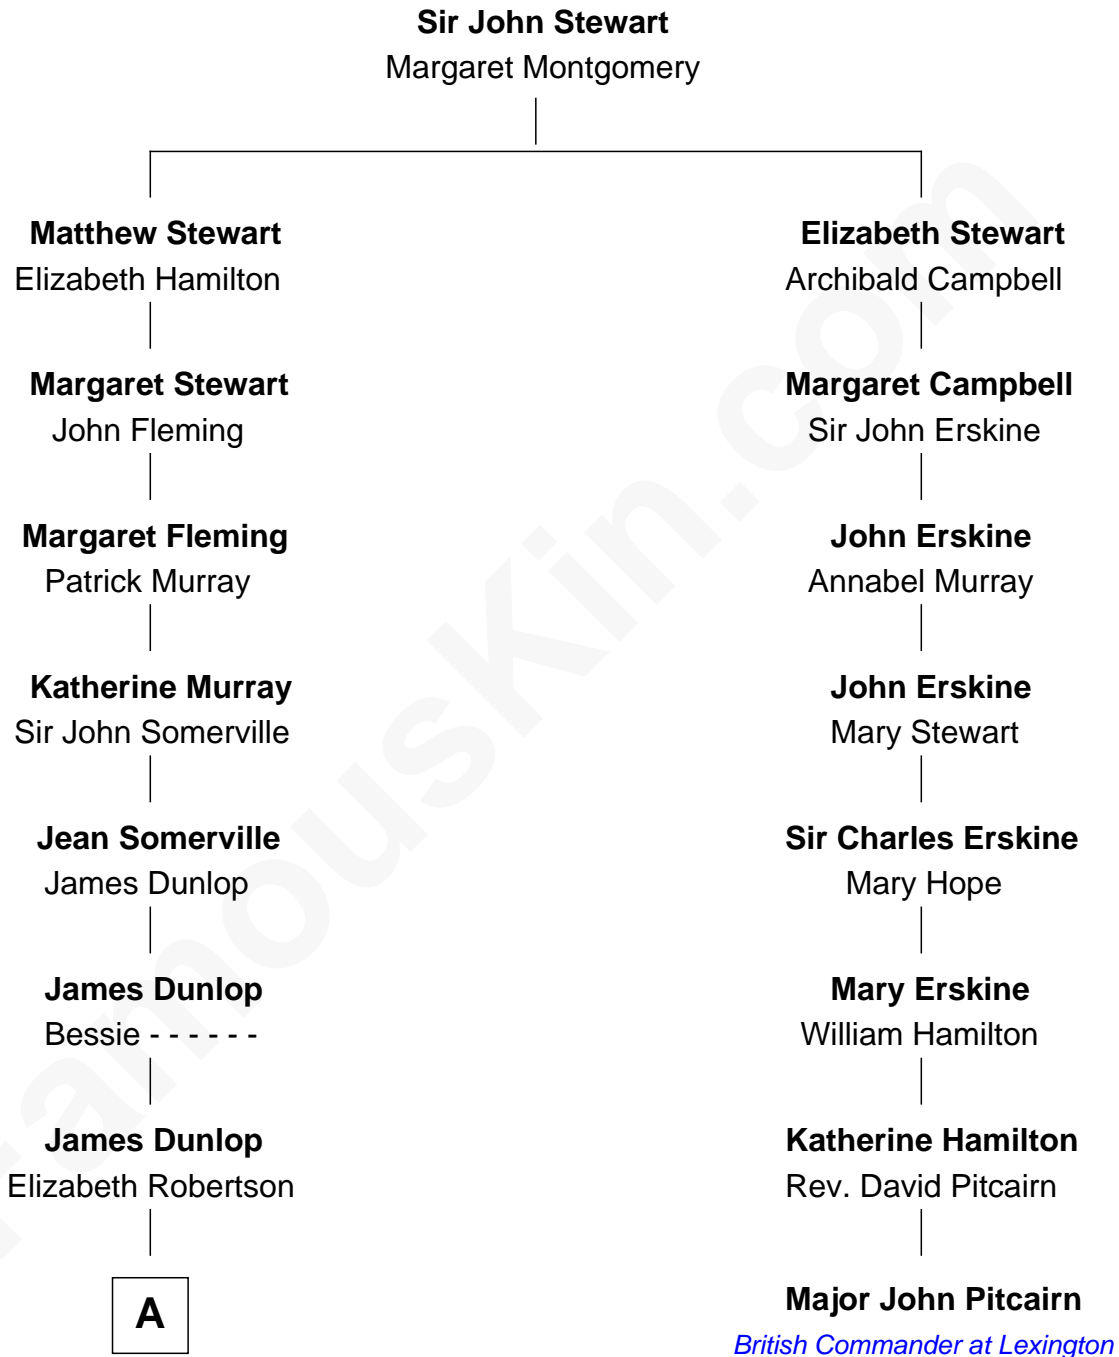

FamousKin.com
Relationship Chart of
Tilda Swinton
Movie Actress

7th cousin 9 times removed of
Major John Pitcairn
British Commander at Battle of Lexington

A

James Dunlop
Lilias Campbell

James Dunlop
Henrietta Maxwell

Henrietta Dunlop
James Campbell

Henrietta Campbell
Archibald Swinton

John Campbell Swinton
Catherine Rannie

Archibald Campbell Swinton
Georgiana Caroline Sitwell

George Sitwell Campbell Swinton
Elizabeth Ebsworth

Alan Henry Campbell Swinton
Mairora Beatrice Evelyn Rochfort Alers-Hankey

Sir John Swinton
Judith Balfour Killen

Tilda Swinton
Movie Actress