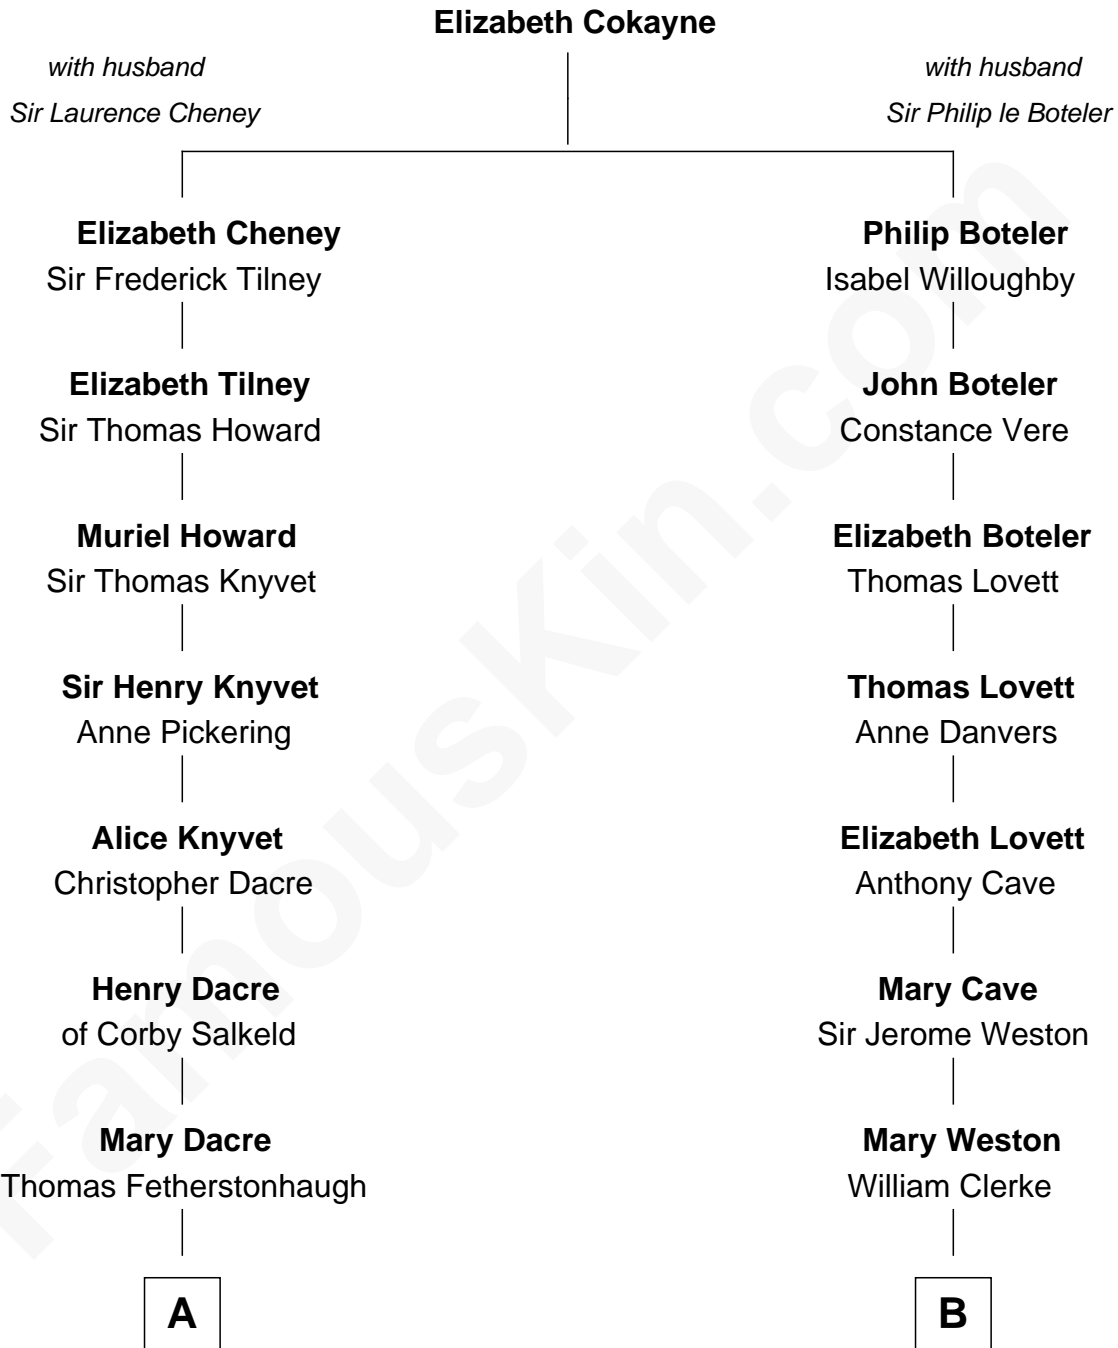

**FamousKin.com**  
**Relationship Chart of**  
**Tilda Swinton**  
*Movie Actress*

16th cousin 1 time removed of  
**Marilyn Monroe**  
*Actress, Model, and Singer*

**A**

**Timothy Fetherstonhaugh**

Bridget Bellingham

**Heneage Fetherstonhaugh**

Joan Lydston

**Joyce Fetherstonhaugh**

Rev. Charles Smallwood

**Charles Smallwood Fetherstonhaugh**

Elizabeth Hartley

**Timothy Fetherstonhaugh**

Eliza Were Clarke

**Albany Fetherstonhaugh**

Evelyn Gertrude Astell

**Gertrude Clare Fetherstonhaugh**

Cecil George Herbert Alers-Hankey

**Mariora Beatrice Evelyn Rochfort Alers-Hankey**

Alan Henry Campbell Swinton

**Sir John Swinton**