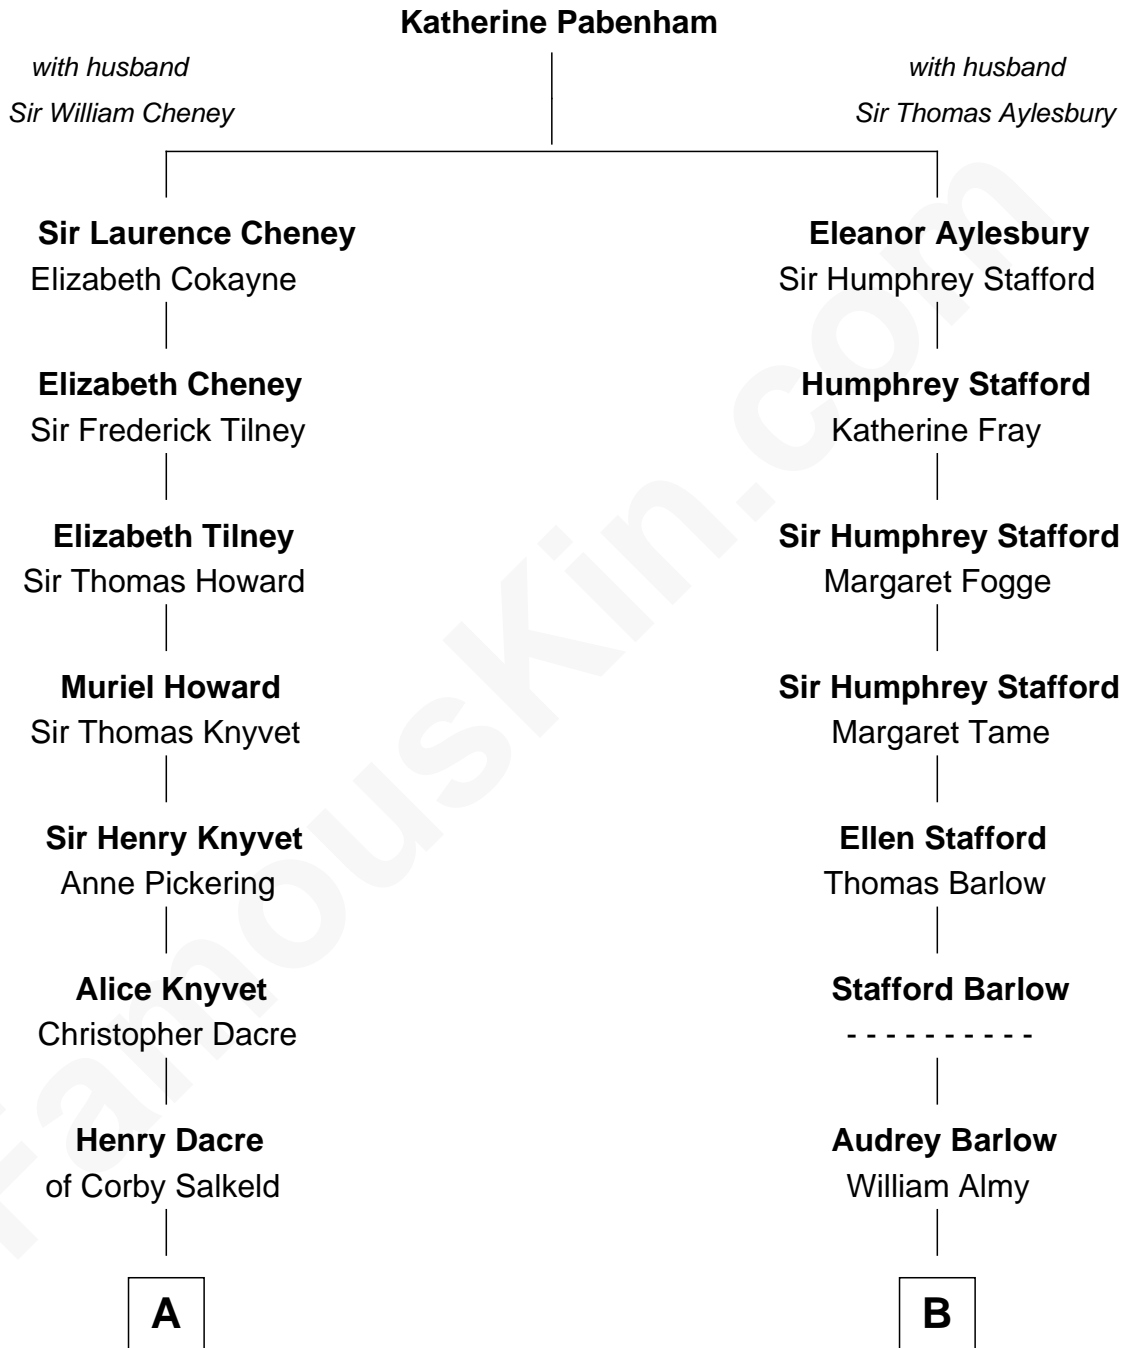

**FamousKin.com**  
**Relationship Chart of**  
**Tilda Swinton**  
*Movie Actress*

15th cousin 2 times removed of

**Marilyn Monroe**  
*Actress, Model, and Singer*

**A**

**Mary Dacre**

Thomas Fetherstonhaugh

**Timothy Fetherstonhaugh**

Bridget Bellingham

**Heneage Fetherstonhaugh**

Joan Lydston

**Joyce Fetherstonhaugh**

Rev. Charles Smallwood

**Charles Smallwood Fetherstonhaugh**

Elizabeth Hartley

**Timothy Fetherstonhaugh**

Eliza Were Clarke

**Albany Fetherstonhaugh**

Evelyn Gertrude Astell

**Gertrude Clare Fetherstonhaugh**

Cecil George Herbert Alers-Hankey

**Mariora Beatrice Evelyn Rochfort Alers-Hankey**