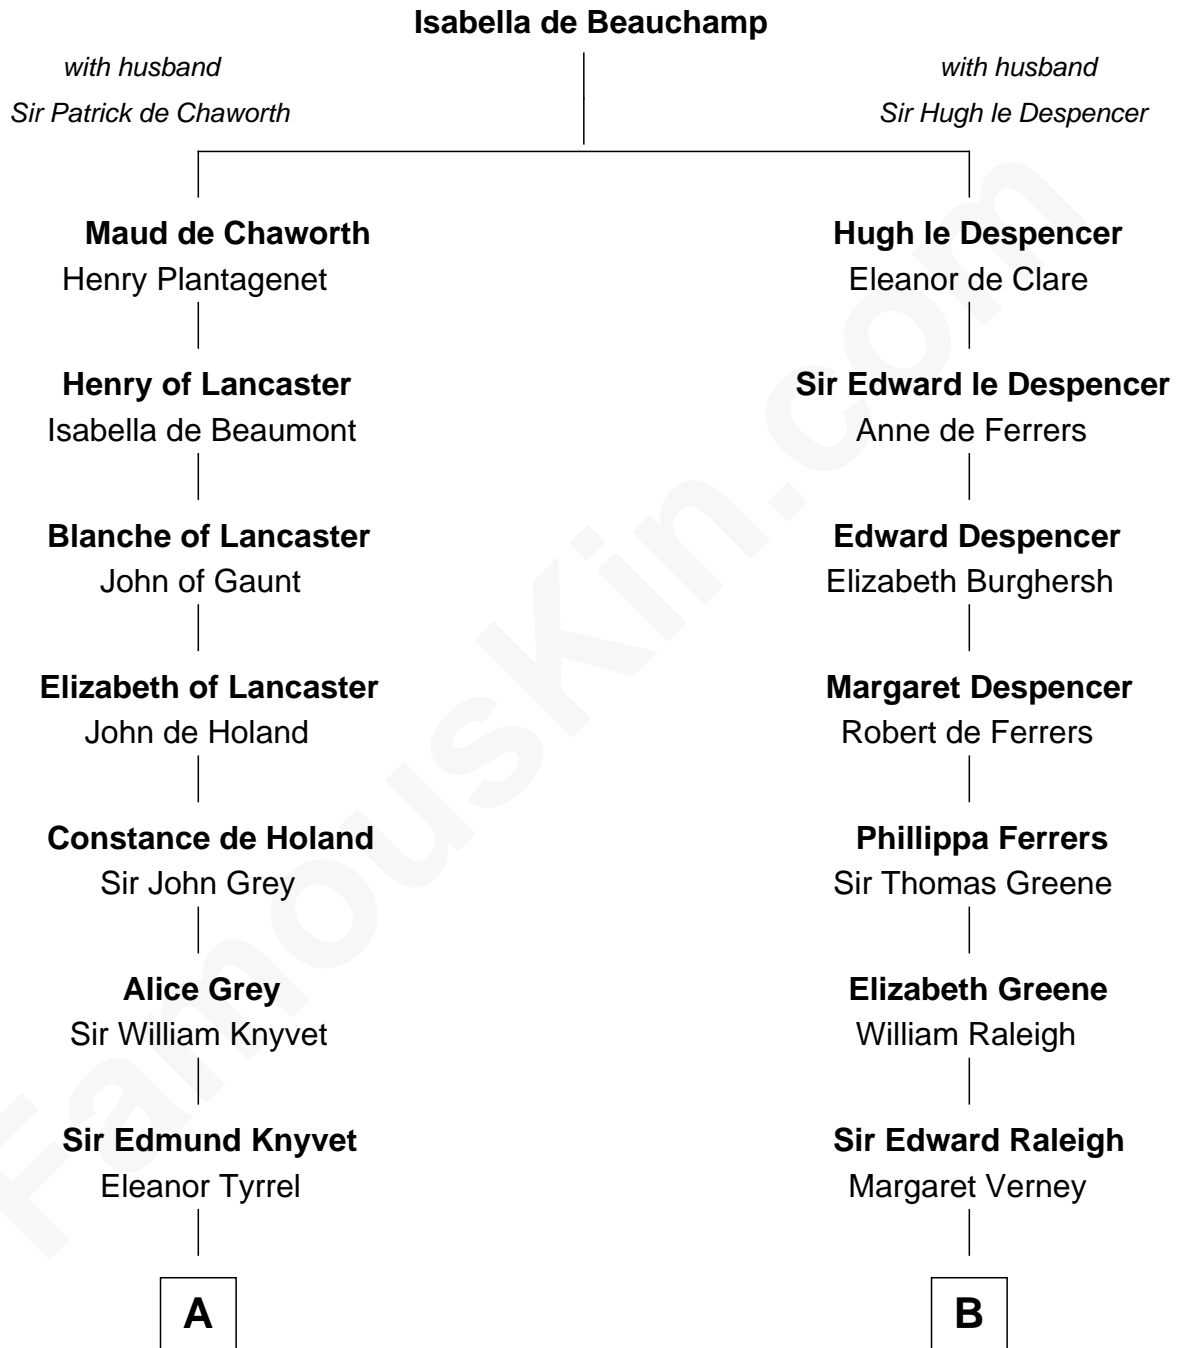

FamousKin.com Relationship Chart of

Tilda Swinton

Movie Actress

21st cousin of

Marilyn Monroe

Actress, Model, and Singer

A

Sir Thomas Knyvet
Muriel Howard