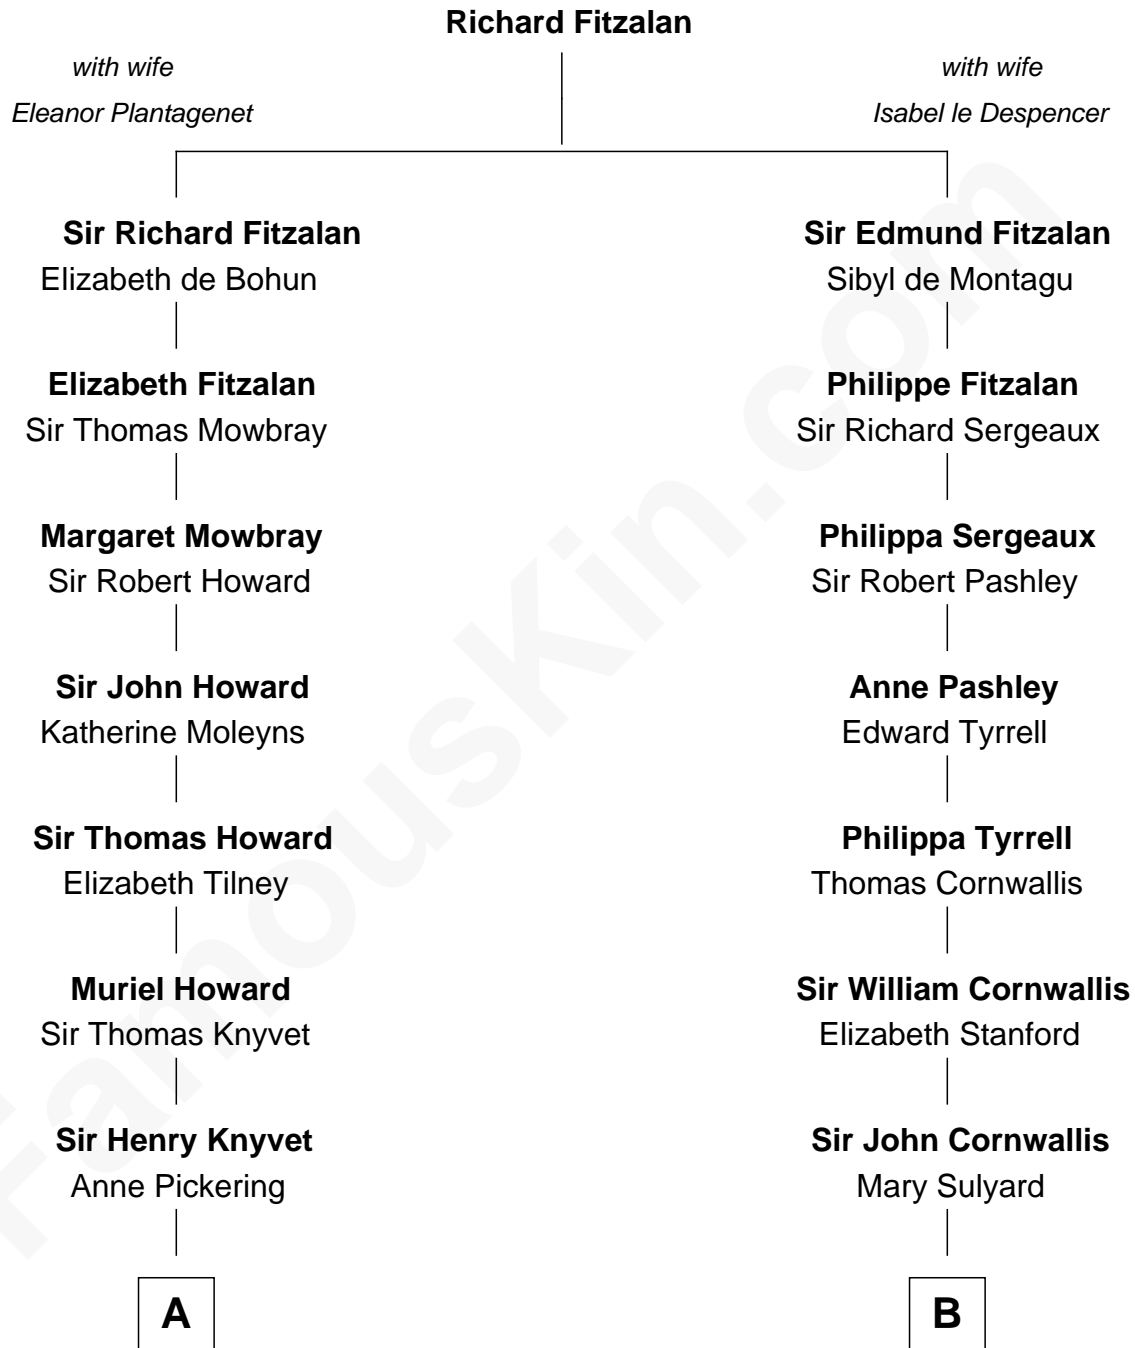

**FamousKin.com**  
**Relationship Chart of**  
**Tilda Swinton**  
*Movie Actress*

19th cousin 1 time removed of  
**Marilyn Monroe**  
*Actress, Model, and Singer*

**A**

**Alice Knyvet**  
Christopher Dacre

**Charles Smallwood Fetherstonhaugh**  
Elizabeth Hartley

**Timothy Fetherstonhaugh**  
Eliza Were Clarke

**Albany Fetherstonhaugh**  
Evelyn Gertrude Astell

**Gertrude Clare Fetherstonhaugh**  
Cecil George Herbert Alers-Hankey