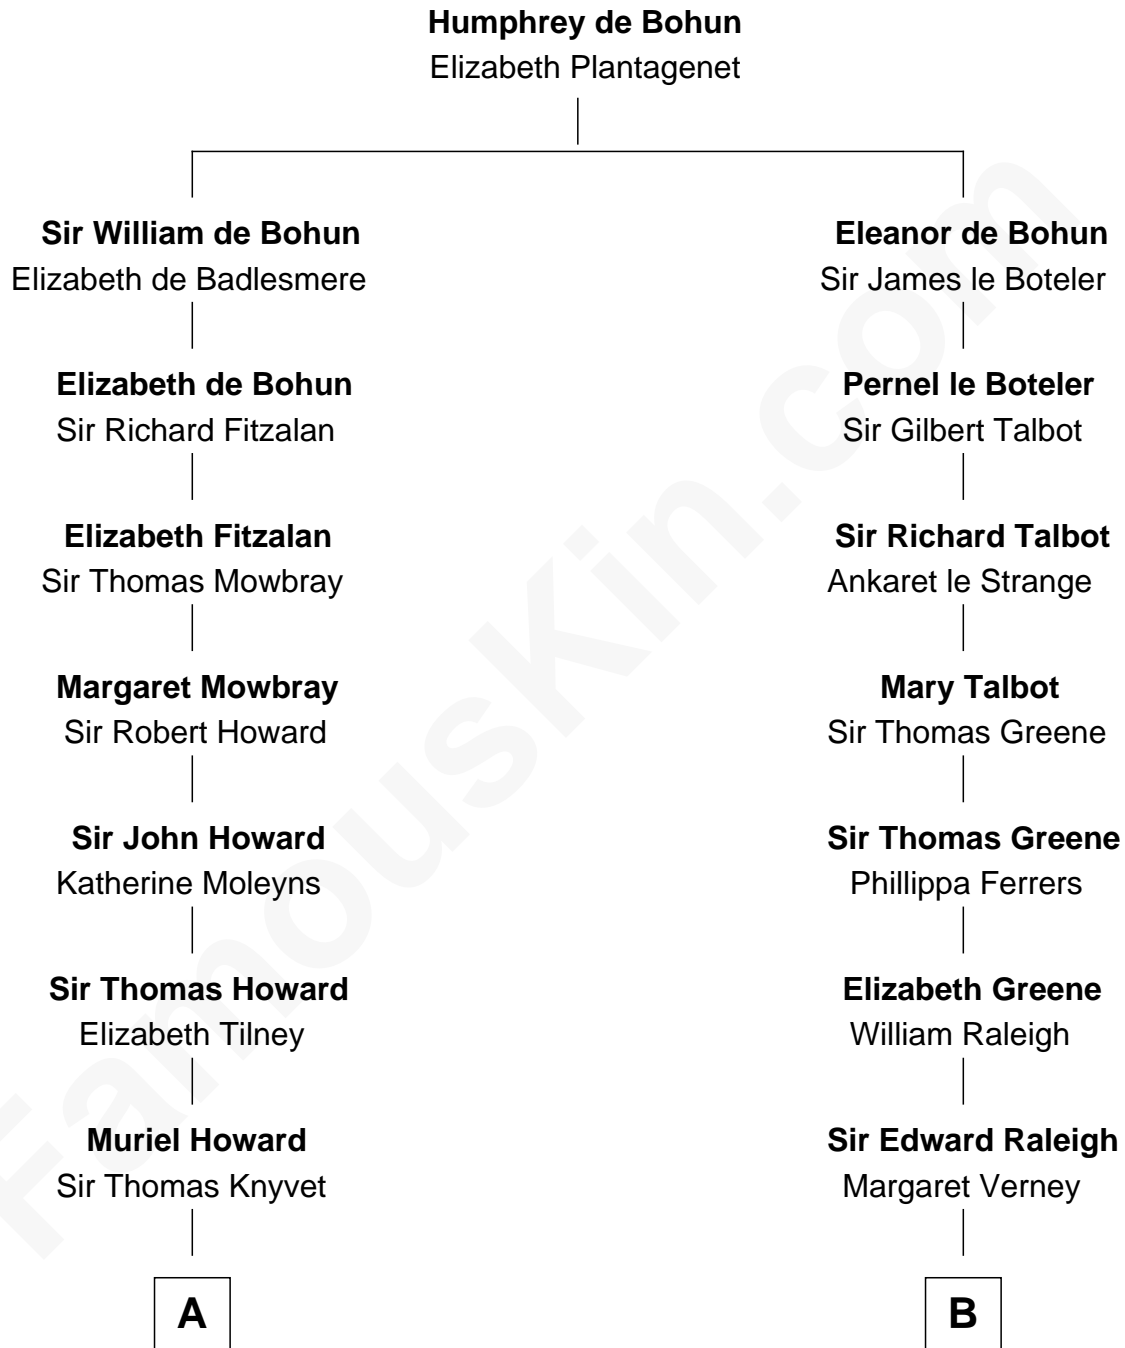

FamousKin.com
Relationship Chart of
Tilda Swinton
Movie Actress

20th cousin 1 time removed of
Marilyn Monroe
Actress, Model, and Singer

A

Sir Henry Knyvet
Anne Pickering

Alice Knyvet
Christopher Dacre

Henry Dacre
of Corby Salkeld