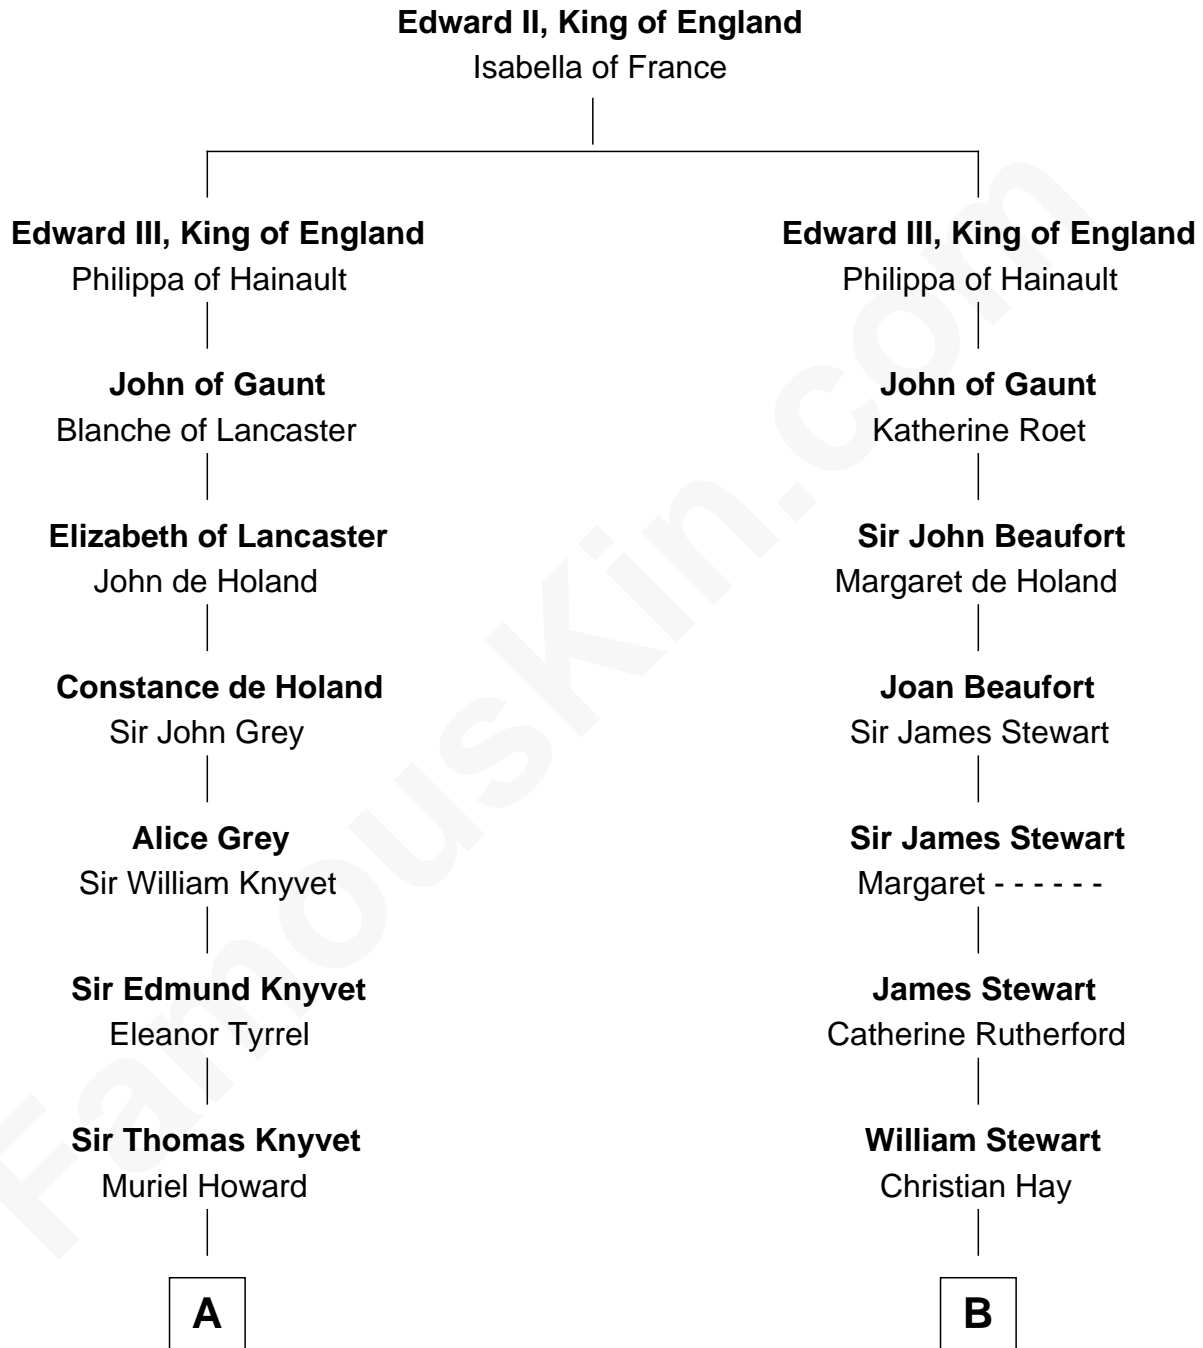

FamousKin.com

Relationship Chart of

Tilda Swinton

Movie Actress

16th cousin 4 times removed of

Noel Coward

Playwright, Actor, and Songwriter

C

Gertrude Clare Fetherstonhaugh
Cecil George Herbert Alers-Hankey

Mariora Beatrice Evelyn Rochfort Alers-Hankey
Alan Henry Campbell Swinton

Sir John Swinton
Judith Balfour Killen

Tilda Swinton
Movie Actress