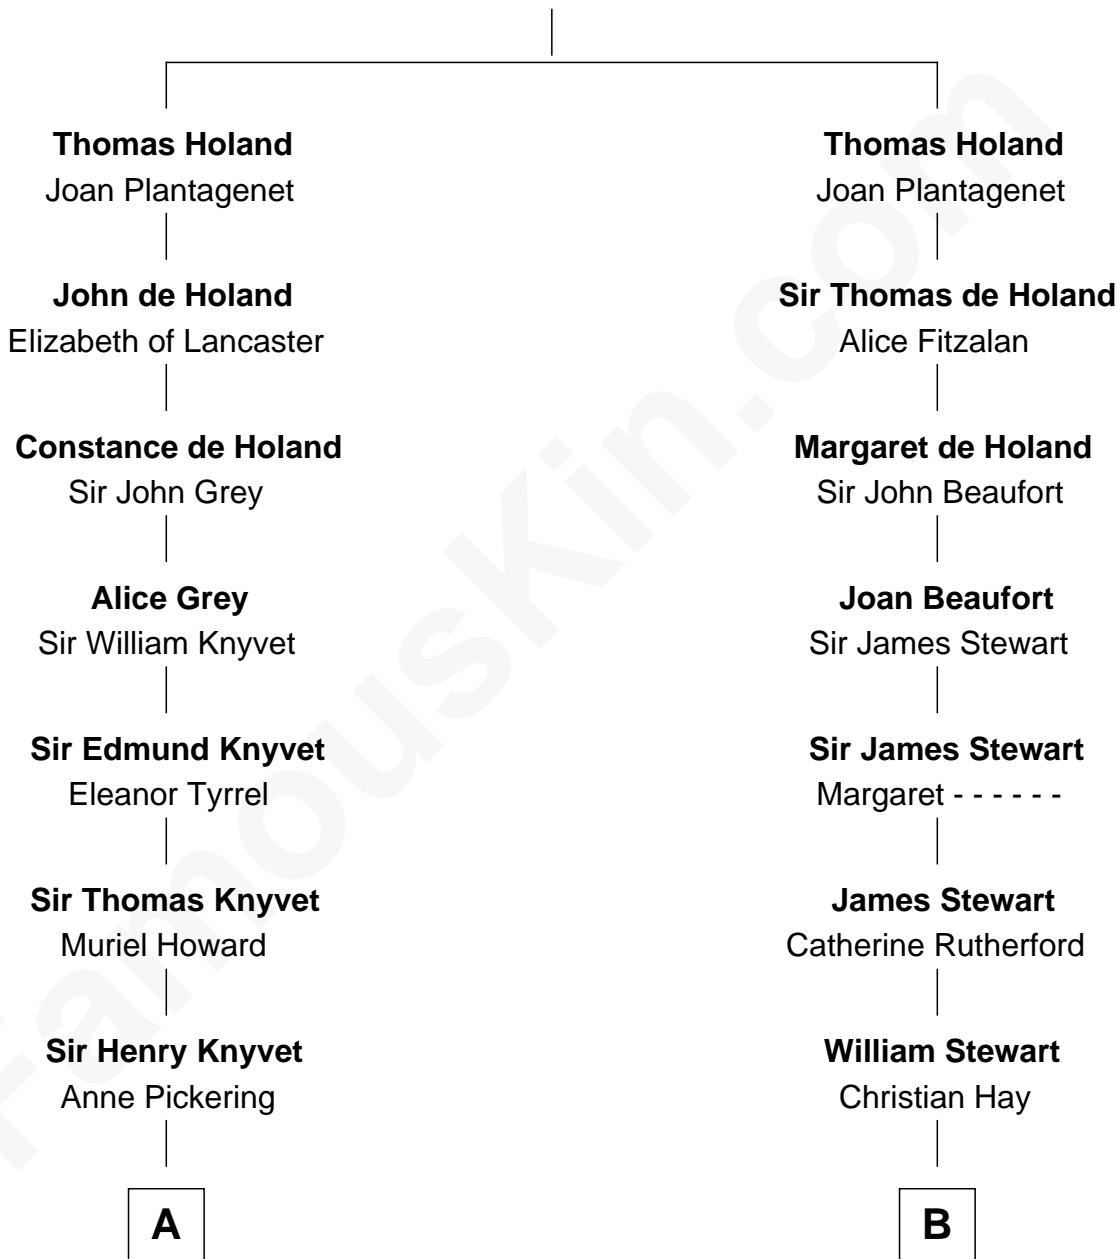

FamousKin.com Relationship Chart of

Tilda Swinton

Movie Actress

16th cousin 3 times removed of

Noel Coward

Playwright, Actor, and Songwriter

Sir Robert de Holland

Maude la Zouche

C

Mariora Beatrice Evelyn Rochfort Alers-Hankey

Alan Henry Campbell Swinton

Sir John Swinton

Judith Balfour Killen

Tilda Swinton

Movie Actress

FamousKin.com