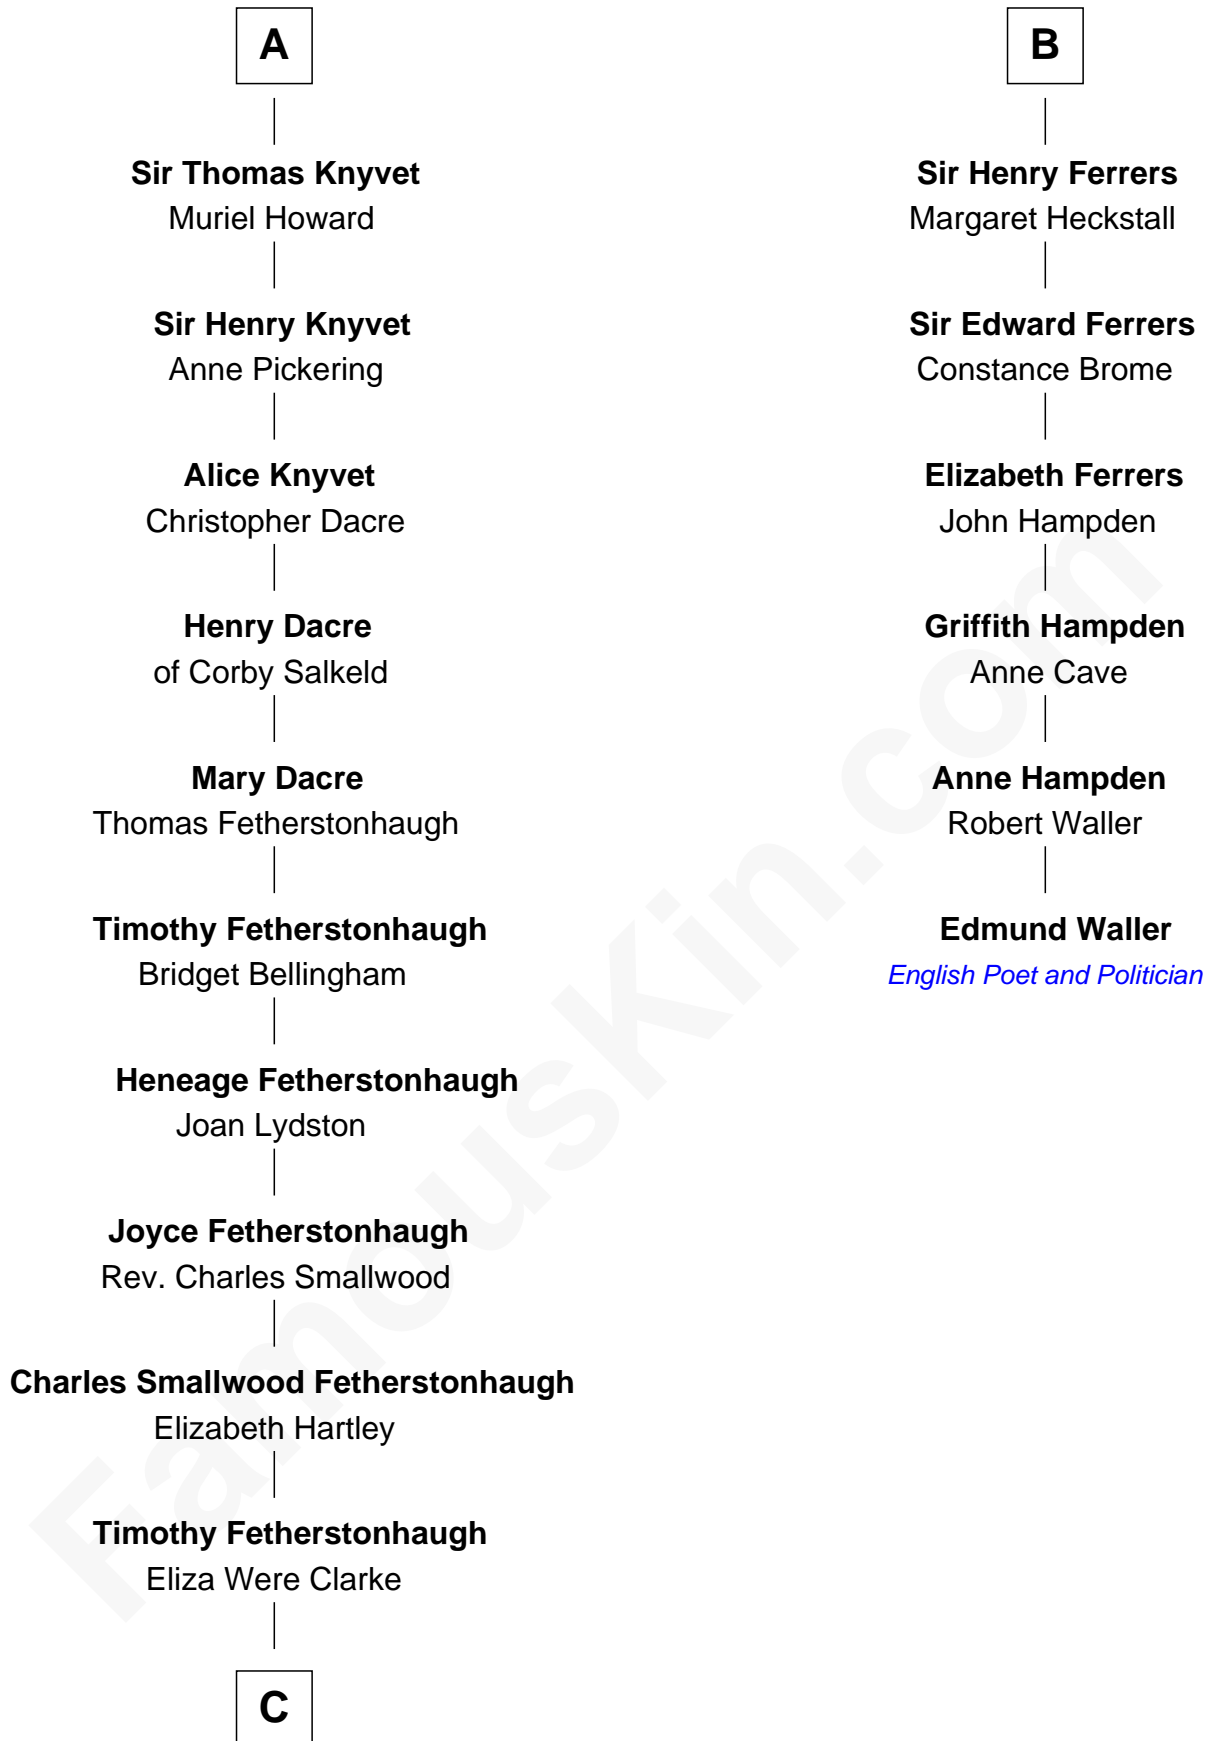

FamousKin.com Relationship Chart of

Tilda Swinton

Movie Actress

12th cousin 9 times removed of

Edmund Waller

English Poet and Politician

C

Albany Fetherstonhaugh

Evelyn Gertrude Astell

Gertrude Clare Fetherstonhaugh

Cecil George Herbert Alers-Hankey

Mariora Beatrice Evelyn Rochfort Alers-Hankey

Alan Henry Campbell Swinton

Sir John Swinton

Judith Balfour Killen

Tilda Swinton