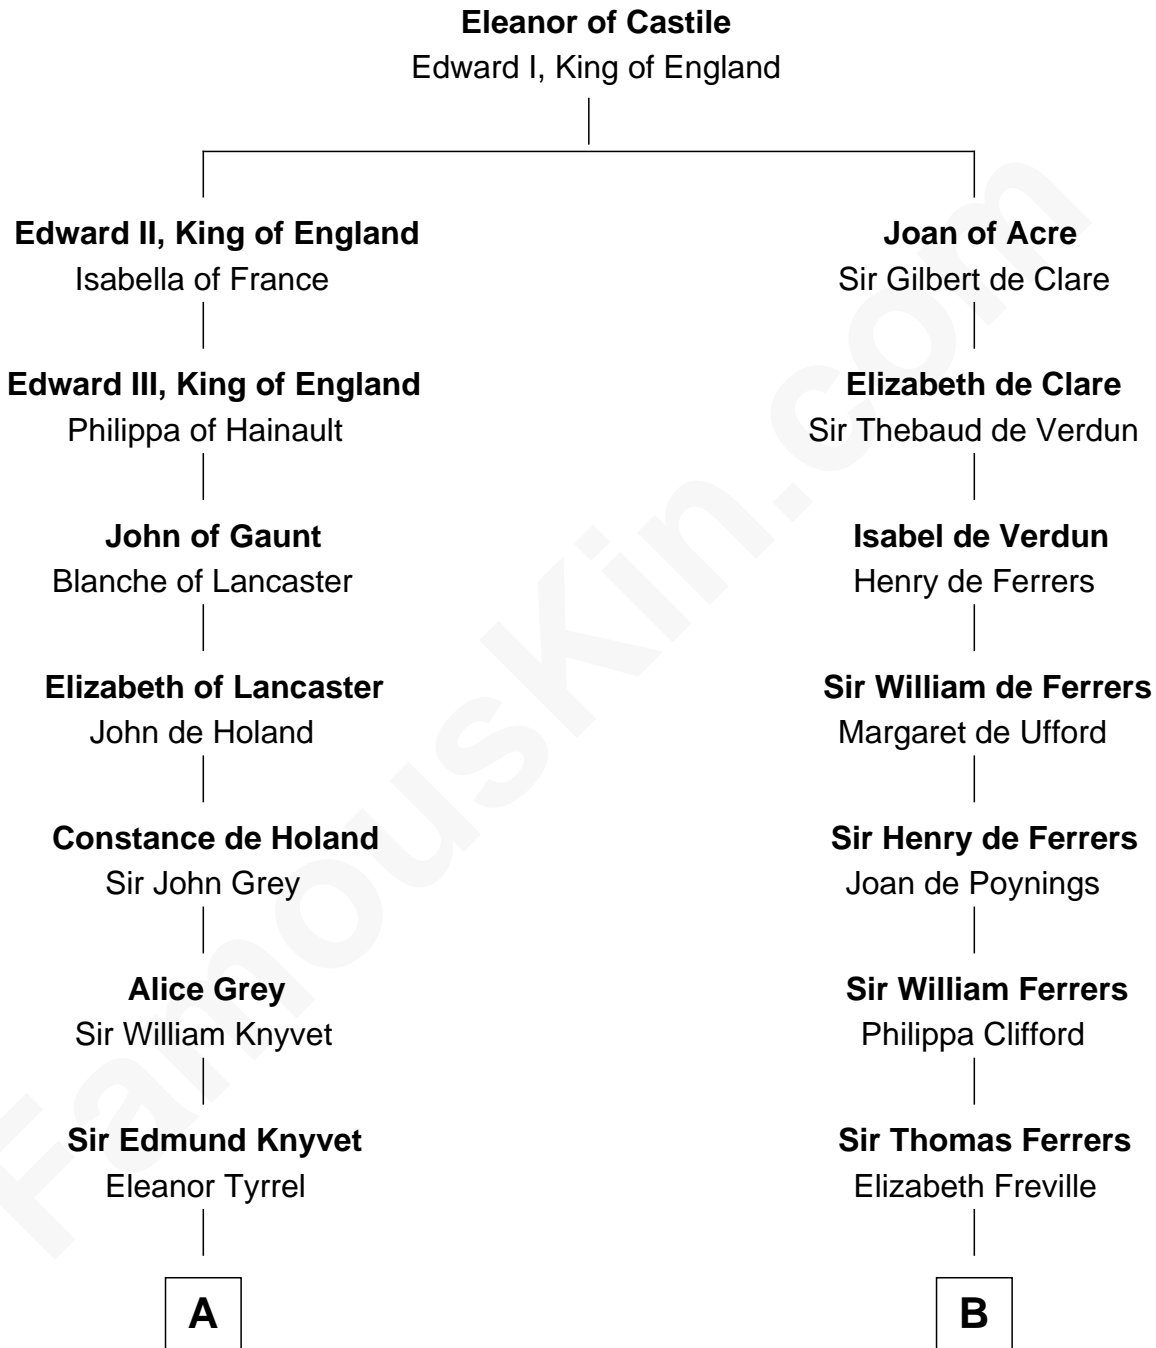

FamousKin.com Relationship Chart of

Tilda Swinton

Movie Actress

12th cousin 9 times removed of

Edmund Waller

English Poet and Politician

C

Albany Fetherstonhaugh

Evelyn Gertrude Astell

Gertrude Clare Fetherstonhaugh

Cecil George Herbert Alers-Hankey

Mariora Beatrice Evelyn Rochfort Alers-Hankey

Alan Henry Campbell Swinton

Sir John Swinton

Judith Balfour Killen

Tilda Swinton