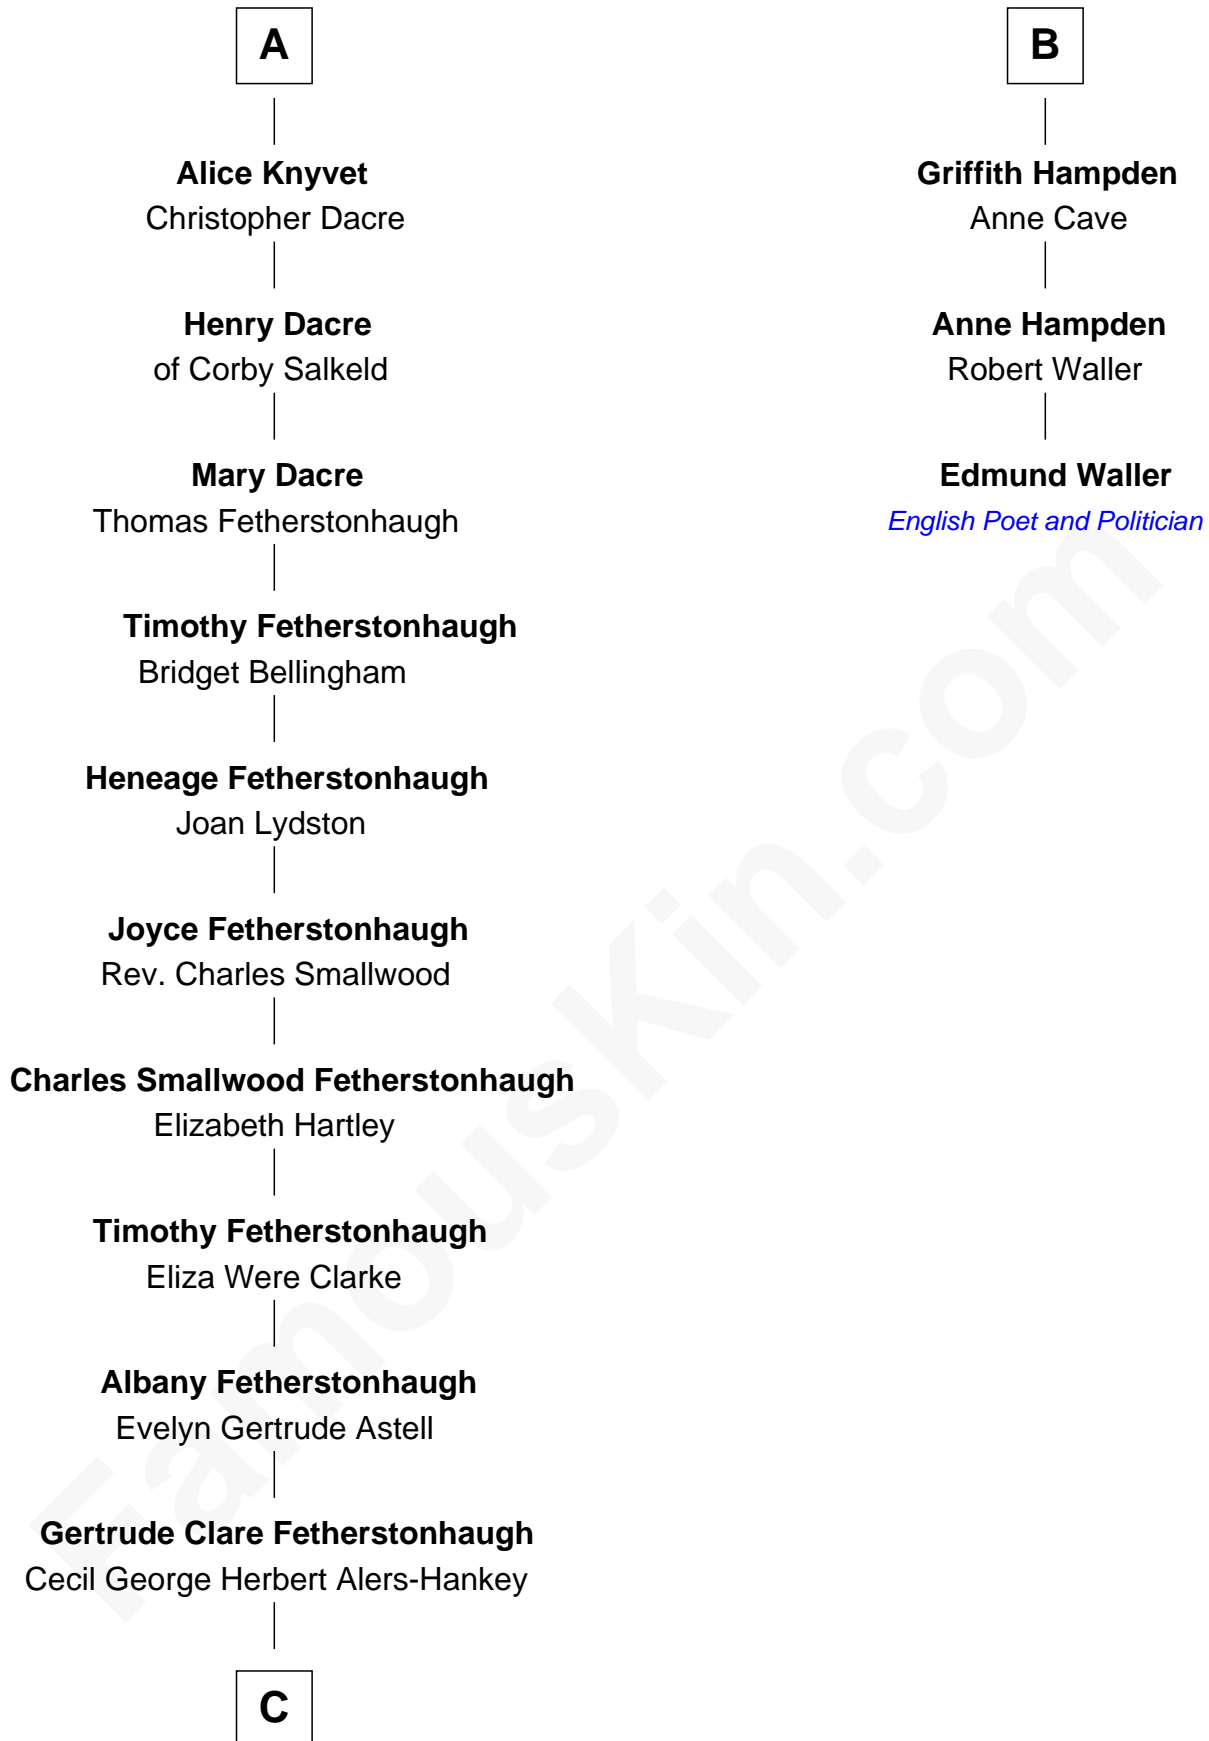

FamousKin.com Relationship Chart of

Tilda Swinton

Movie Actress

9th cousin 10 times removed of

Edmund Waller

English Poet and Politician

C

Mariora Beatrice Evelyn Rochfort Alers-Hankey

Alan Henry Campbell Swinton

Sir John Swinton

Judith Balfour Killen

Tilda Swinton

Movie Actress

FamousKin.com