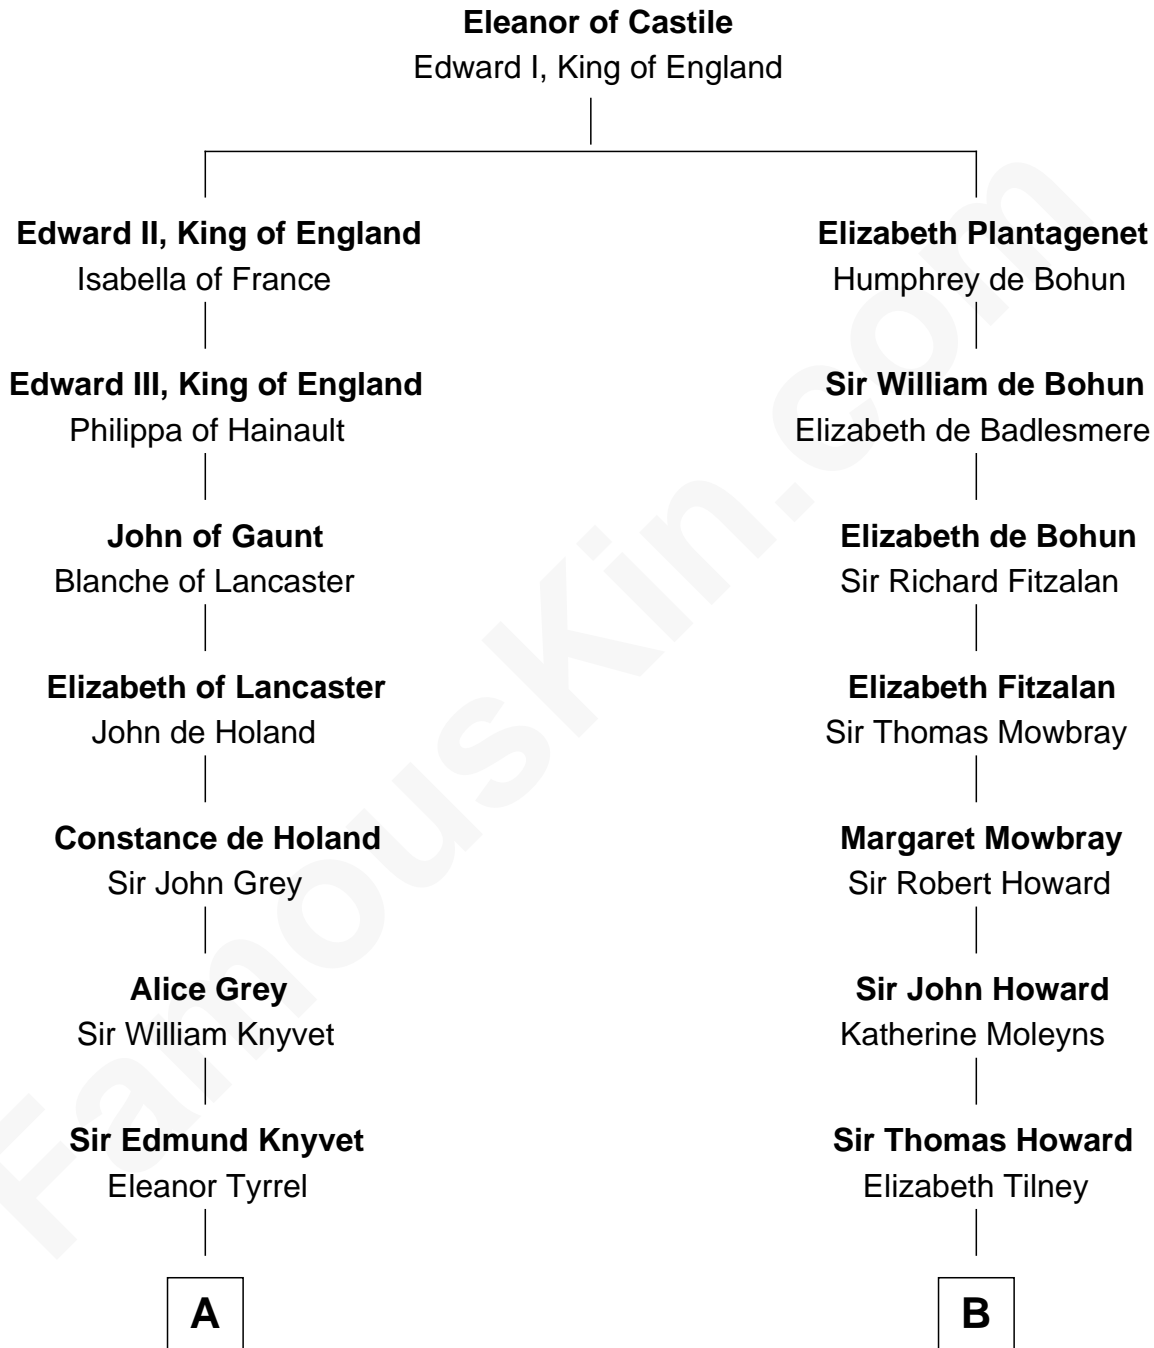

FamousKin.com
Relationship Chart of
Tilda Swinton
Movie Actress

8th cousin 13 times removed of

Catherine Howard
5th Wife of King Henry VIII

A

Sir Thomas Knyvet
Muriel Howard

Sir Henry Knyvet
Anne Pickering

Charles Smallwood Fetherstonhaugh
Elizabeth Hartley

Timothy Fetherstonhaugh
Eliza Were Clarke

C

B

Sir Edmund Howard
Joyce Culpeper

Catherine Howard
5th Wife of King Henry VIII

C

—
Albany Fetherstonhaugh