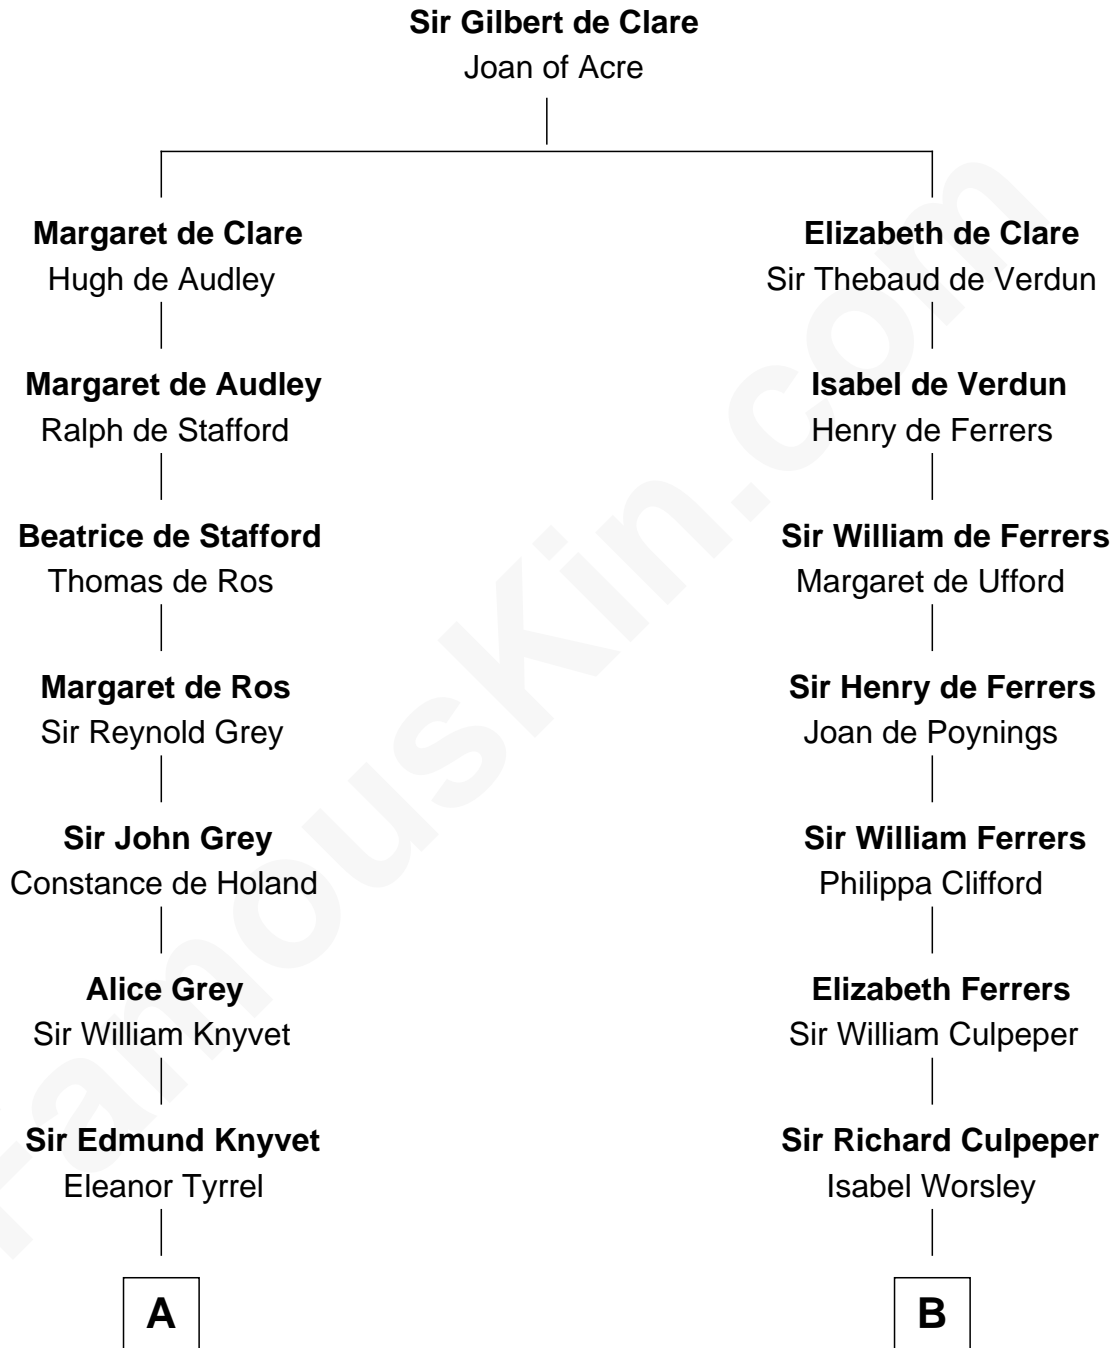

FamousKin.com
Relationship Chart of
Tilda Swinton
Movie Actress

8th cousin 13 times removed of

Catherine Howard
5th Wife of King Henry VIII

A

Sir Thomas Knyvet
Muriel Howard

Sir Henry Knyvet
Anne Pickering