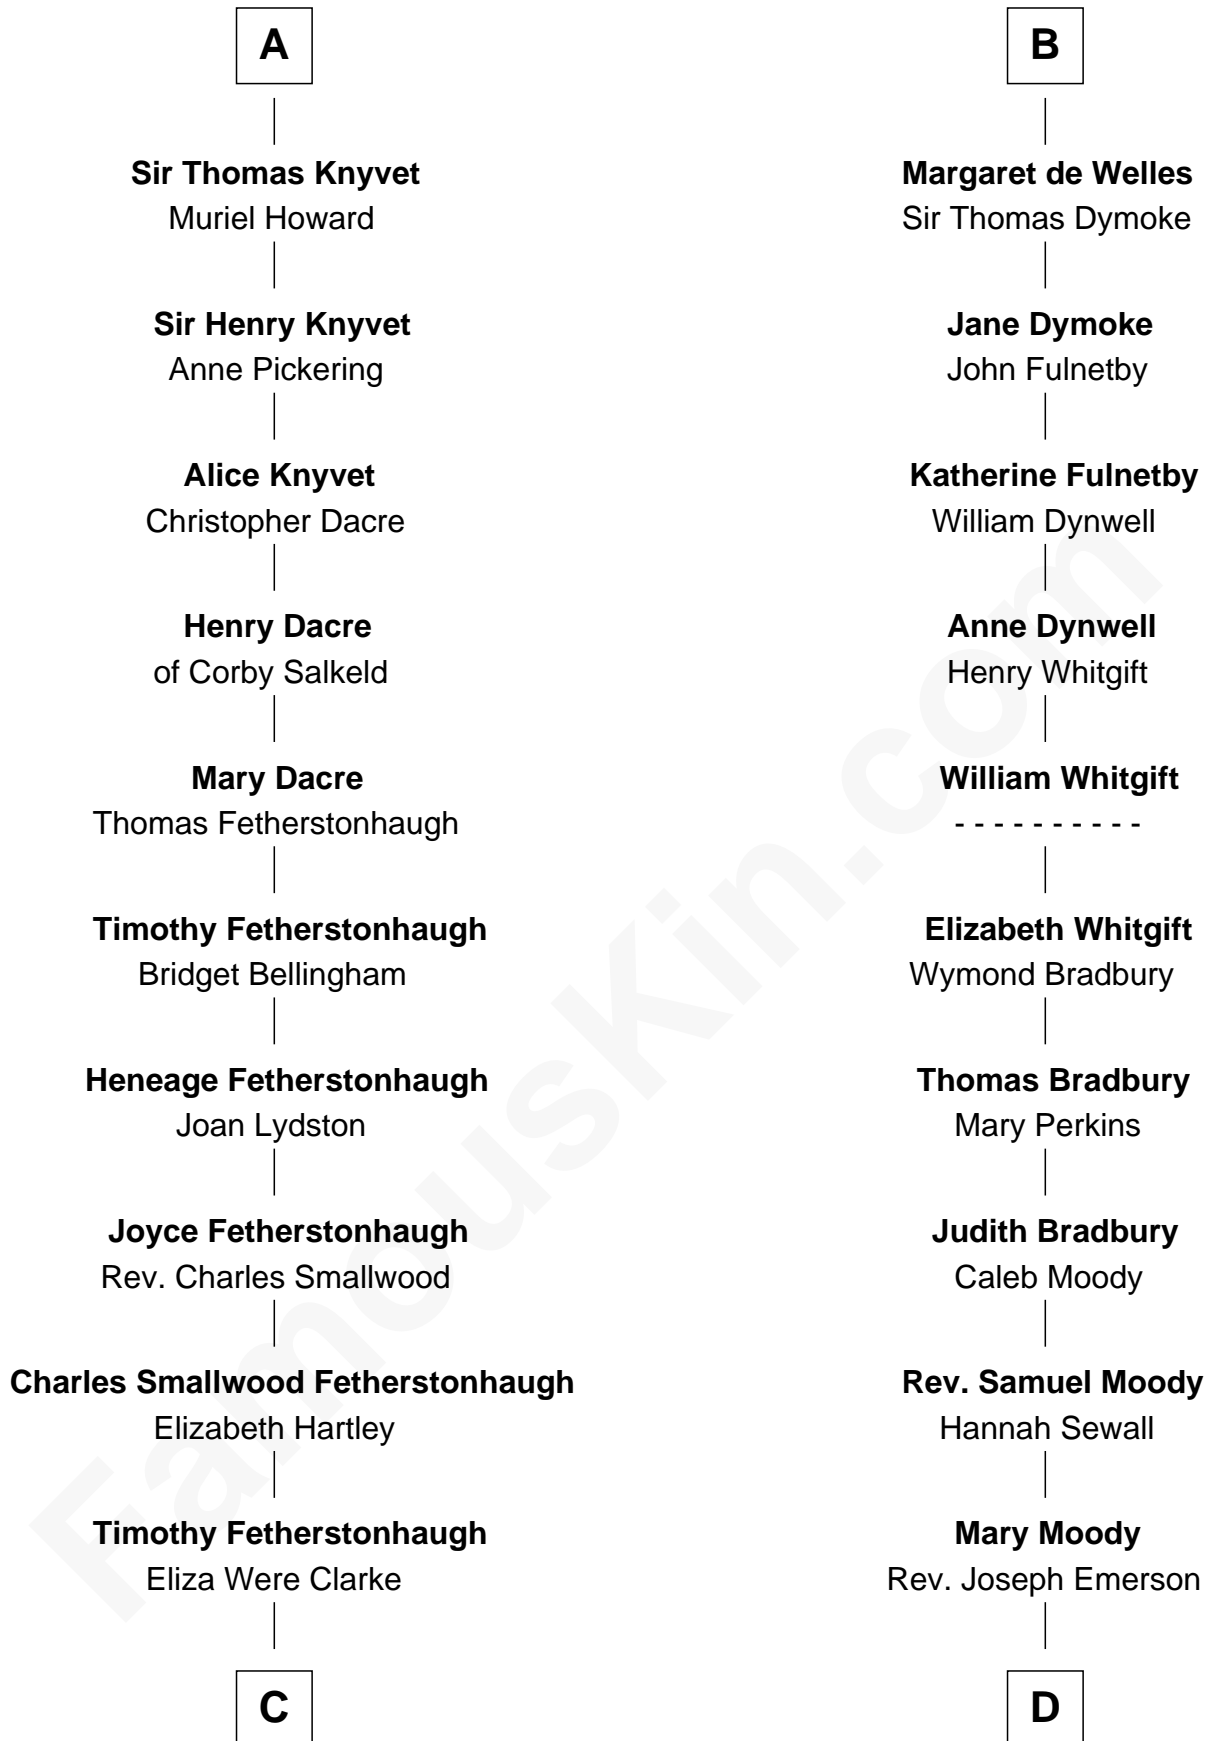

# FamousKin.com Relationship Chart of

**Tilda Swinton**

*Movie Actress*

19th cousin 2 times removed of

**Ralph Waldo Emerson**

*American Poet*

**C**

**Albany Fetherstonhaugh**

Evelyn Gertrude Astell

**Gertrude Clare Fetherstonhaugh**

Cecil George Herbert Alers-Hankey

**Mariora Beatrice Evelyn Rochfort Alers-Hankey**

Alan Henry Campbell Swinton

**Sir John Swinton**

Judith Balfour Killen