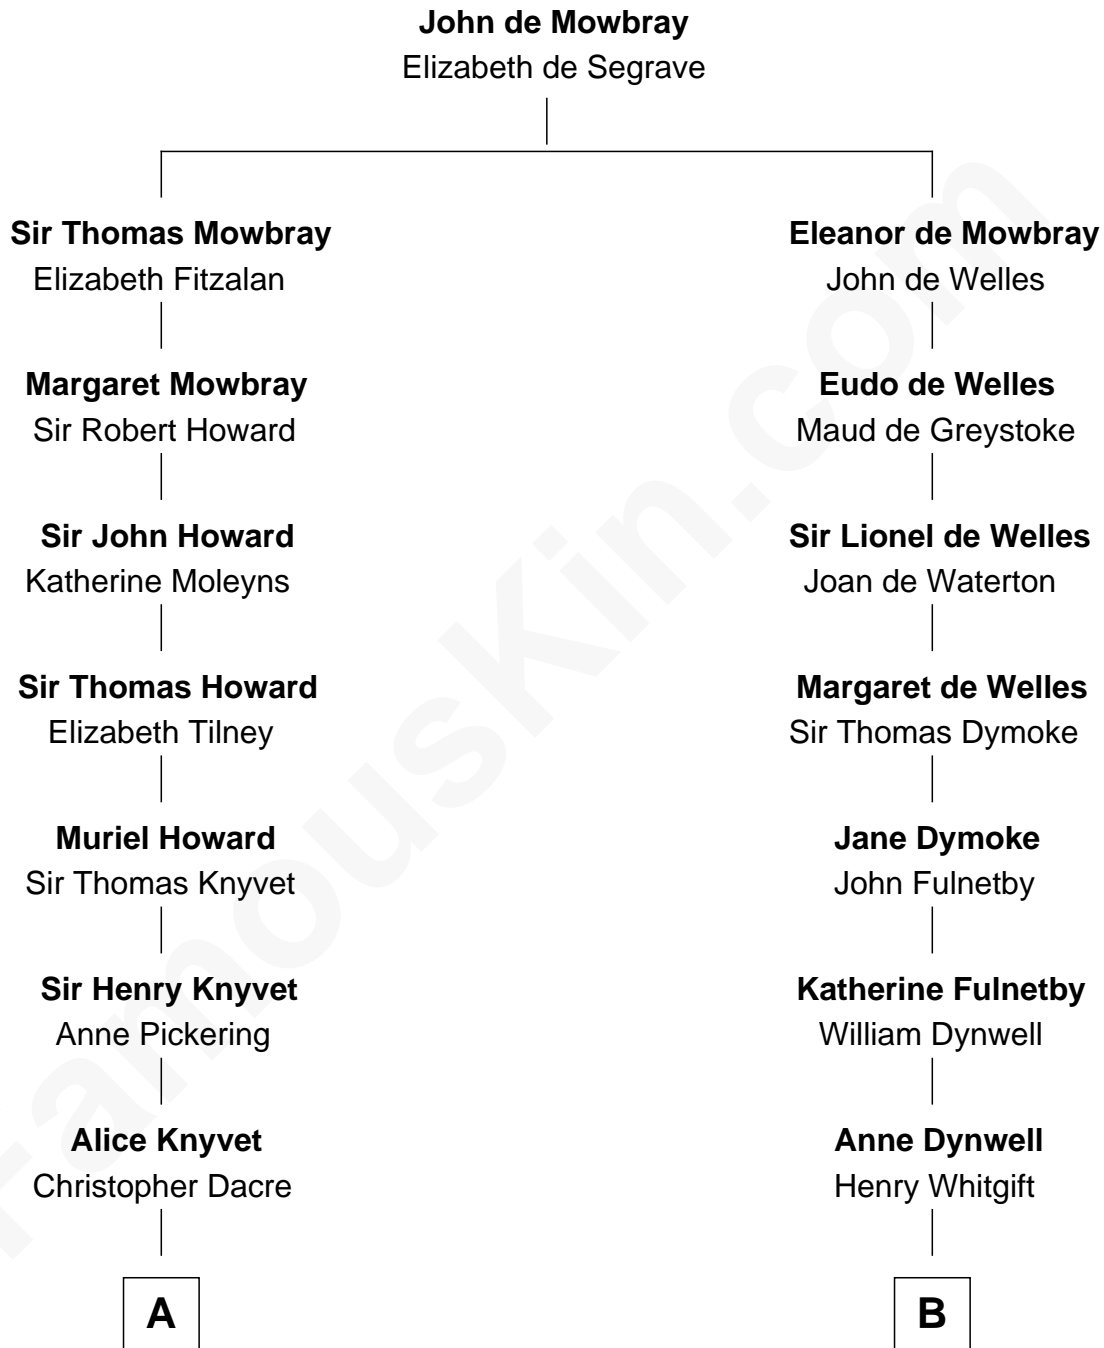

FamousKin.com Relationship Chart of

Tilda Swinton

Movie Actress

15th cousin 3 times removed of

Ralph Waldo Emerson

American Poet

A

Henry Dacre
of Corby Salkeld

Timothy Fetherstonhaugh
Eliza Were Clarke

Albany Fetherstonhaugh
Evelyn Gertrude Astell

Gertrude Clare Fetherstonhaugh
Cecil George Herbert Alers-Hankey

Mariora Beatrice Evelyn Rochfort Alers-Hankey
Alan Henry Campbell Swinton