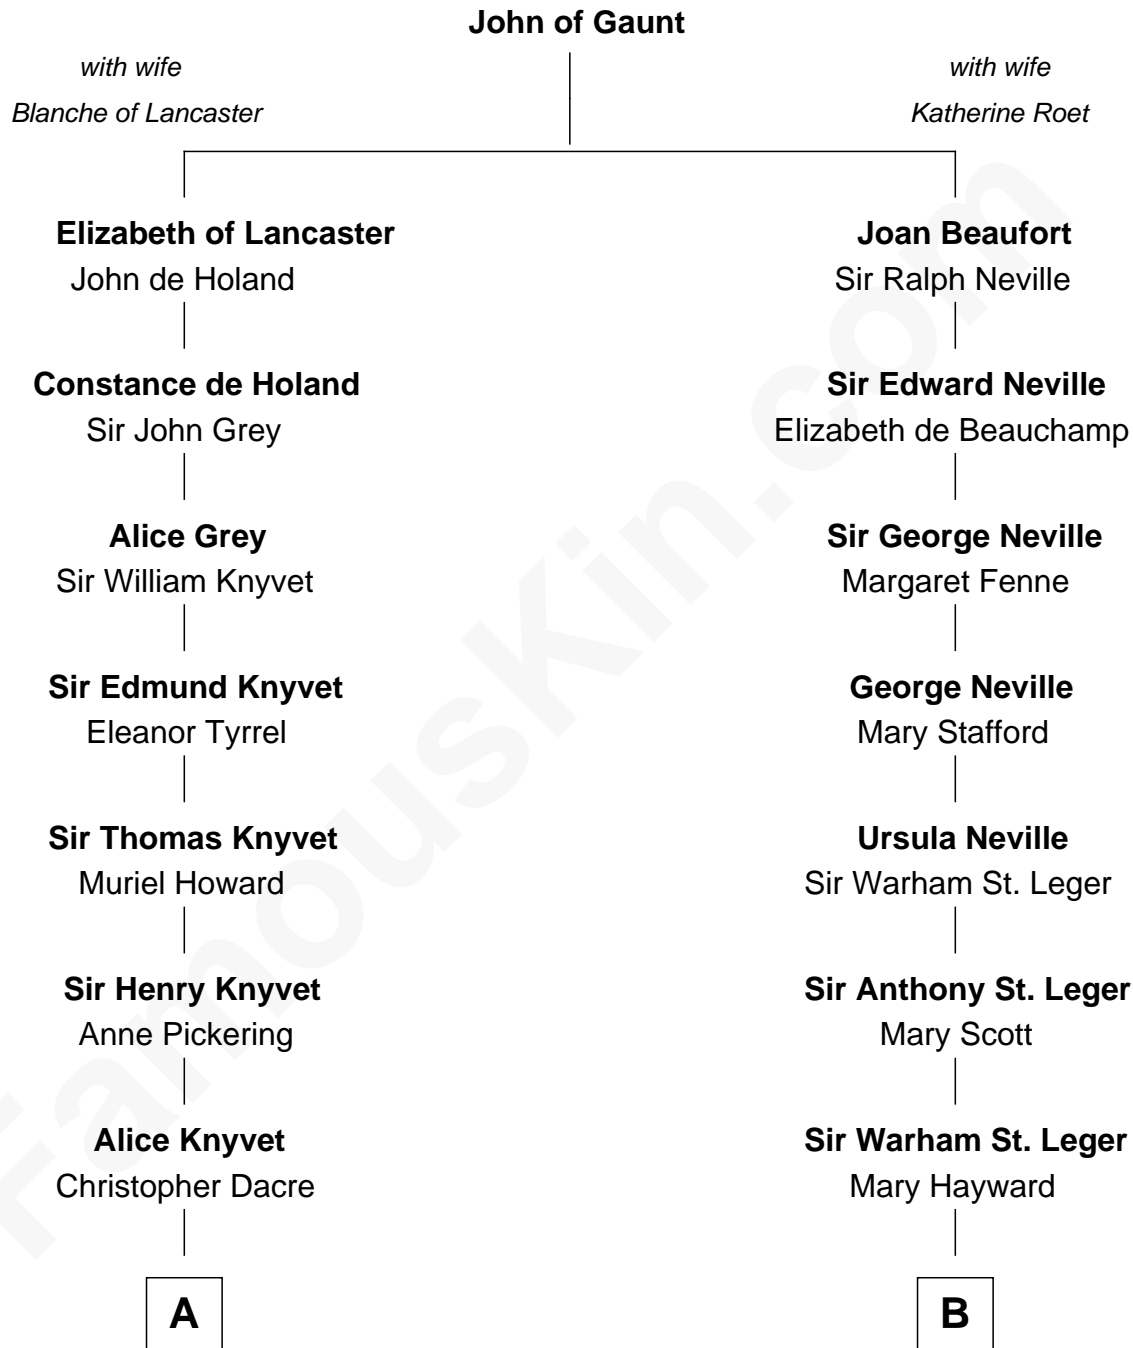

**FamousKin.com**  
**Relationship Chart of**  
**Tilda Swinton**  
*Movie Actress*

16th cousin 2 times removed of  
**Admiral Richard Byrd**  
*Polar Explorer*

**A**

**Henry Dacre**  
of Corby Salkeld

**Mary Dacre**  
Thomas Fetherstonhaugh

**Timothy Fetherstonhaugh**  
Bridget Bellingham

**Heneage Fetherstonhaugh**  
Joan Lydston

**Joyce Fetherstonhaugh**  
Rev. Charles Smallwood

**Charles Smallwood Fetherstonhaugh**  
Elizabeth Hartley

**Timothy Fetherstonhaugh**  
Eliza Were Clarke

**Albany Fetherstonhaugh**  
Evelyn Gertrude Astell

**Gertrude Clare Fetherstonhaugh**  
Cecil George Herbert Alers-Hankey

**Mariora Beatrice Evelyn Rochfort Alers-Hankey**  
Alan Henry Campbell Swinton