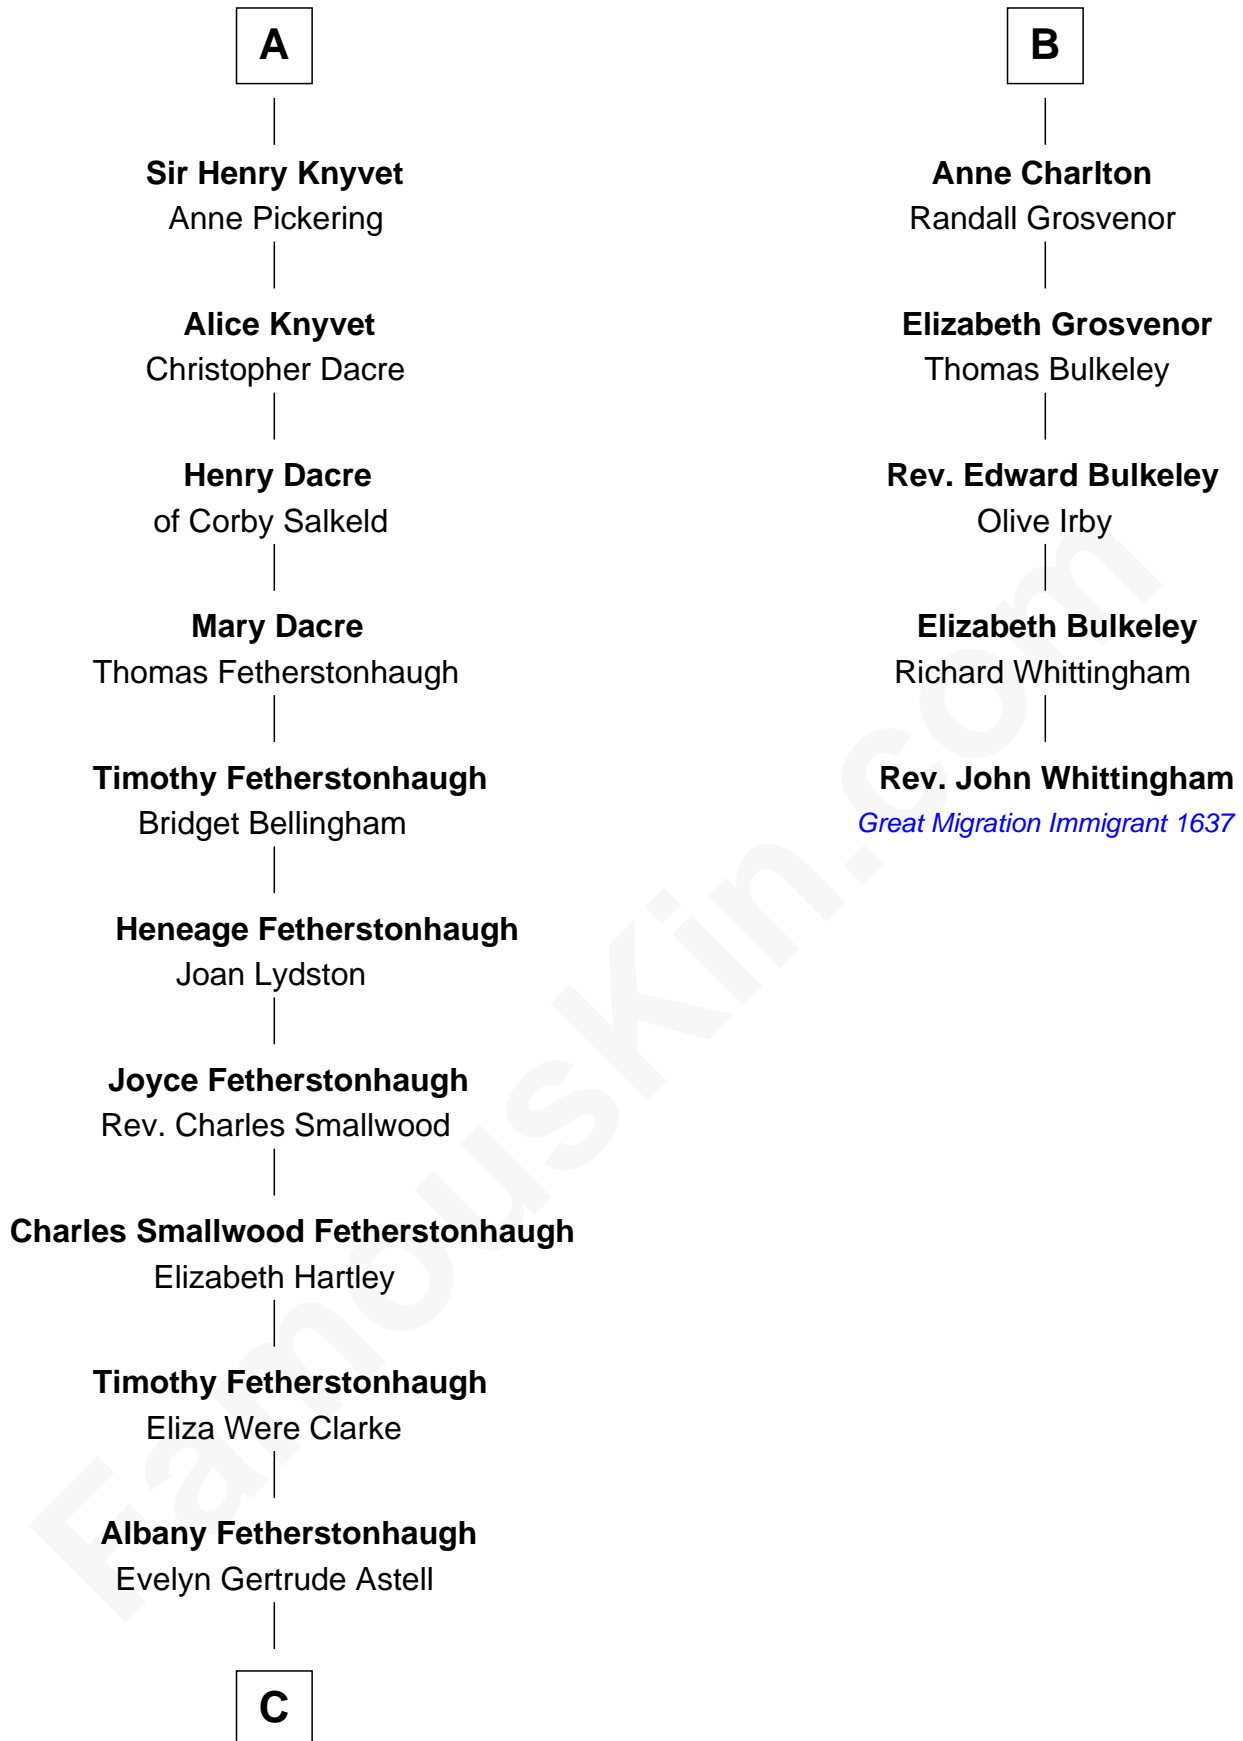

**FamousKin.com**  
**Relationship Chart of**  
**Tilda Swinton**  
*Movie Actress*

11th cousin 9 times removed of

**Rev. John Whittingham**  
*(c1616 - 1639) Great Migration Immigrant 1637*

**C**

**Gertrude Clare Fetherstonhaugh**  
Cecil George Herbert Alers-Hankey

**Matoria Beatrice Evelyn Rochfort Alers-Hankey**  
Alan Henry Campbell Swinton

**Sir John Swinton**  
Judith Balfour Killen

**Tilda Swinton**  
*Movie Actress*

FamousKin.com