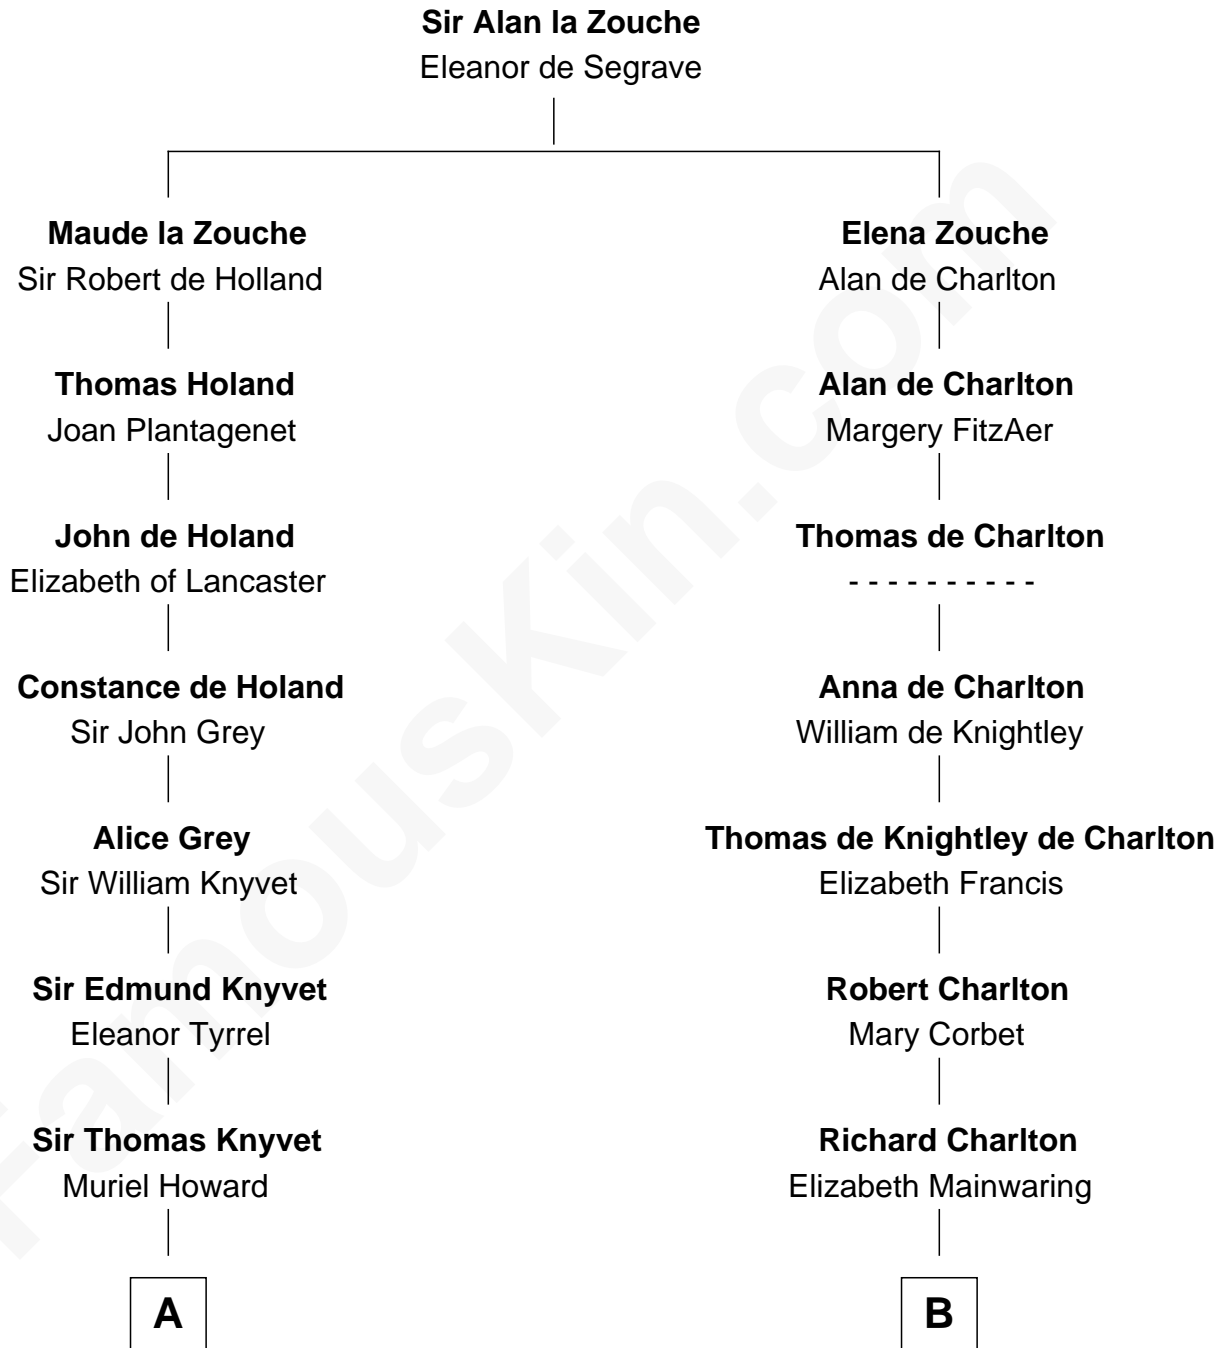

**FamousKin.com**  
**Relationship Chart of**  
**Tilda Swinton**  
*Movie Actress*

11th cousin 9 times removed of

**Rev. John Whittingham**  
*(c1616 - 1639) Great Migration Immigrant 1637*

**C**

**Gertrude Clare Fetherstonhaugh**  
Cecil George Herbert Alers-Hankey

**Matoria Beatrice Evelyn Rochfort Alers-Hankey**  
Alan Henry Campbell Swinton

**Sir John Swinton**  
Judith Balfour Killen

**Tilda Swinton**  
*Movie Actress*

FamousKin.com