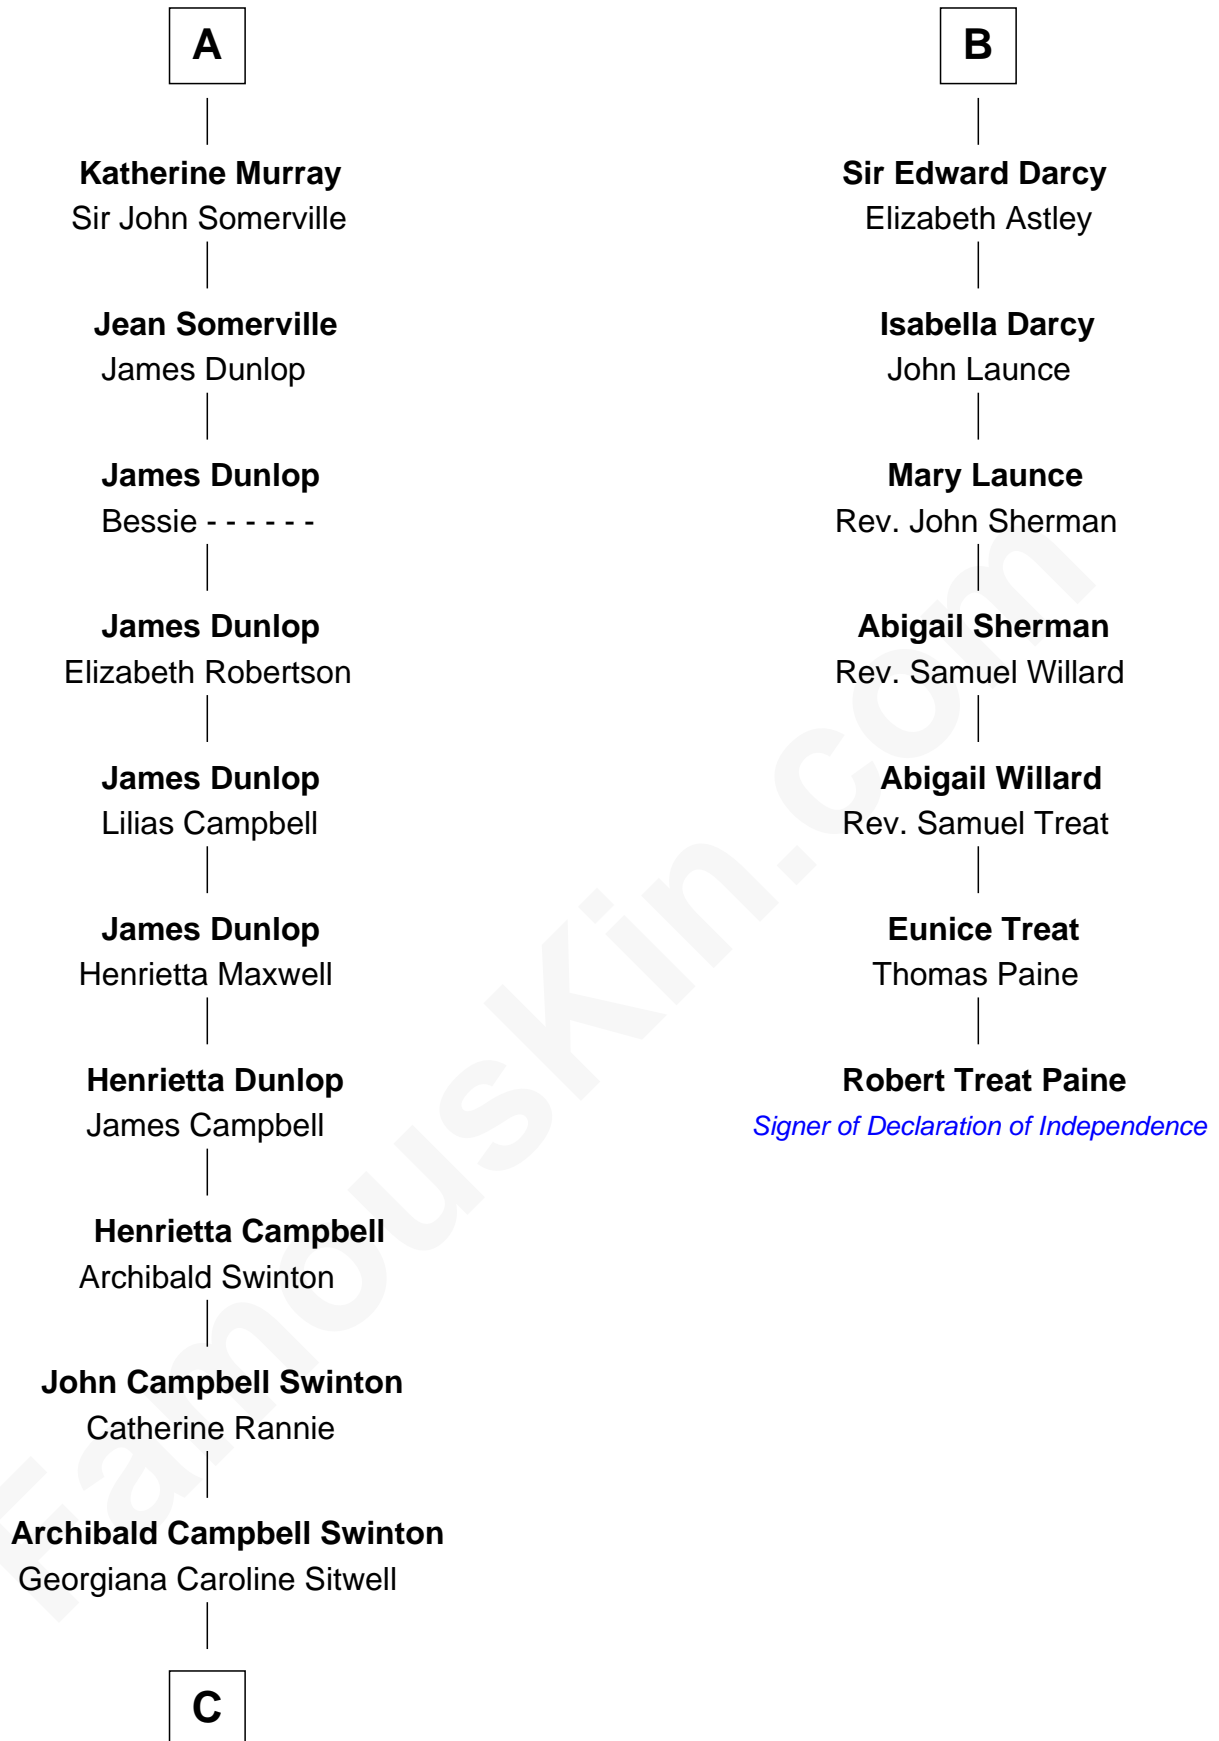

FamousKin.com
Relationship Chart of
Tilda Swinton
Movie Actress

13th cousin 7 times removed of

Robert Treat Paine
Signer of the Declaration of Independence

C

George Sitwell Campbell Swinton

Elizabeth Ebsworth

Alan Henry Campbell Swinton

Mariora Beatrice Evelyn Rochfort Alers-Hankey

Sir John Swinton

Judith Balfour Killen

Tilda Swinton

Movie Actress