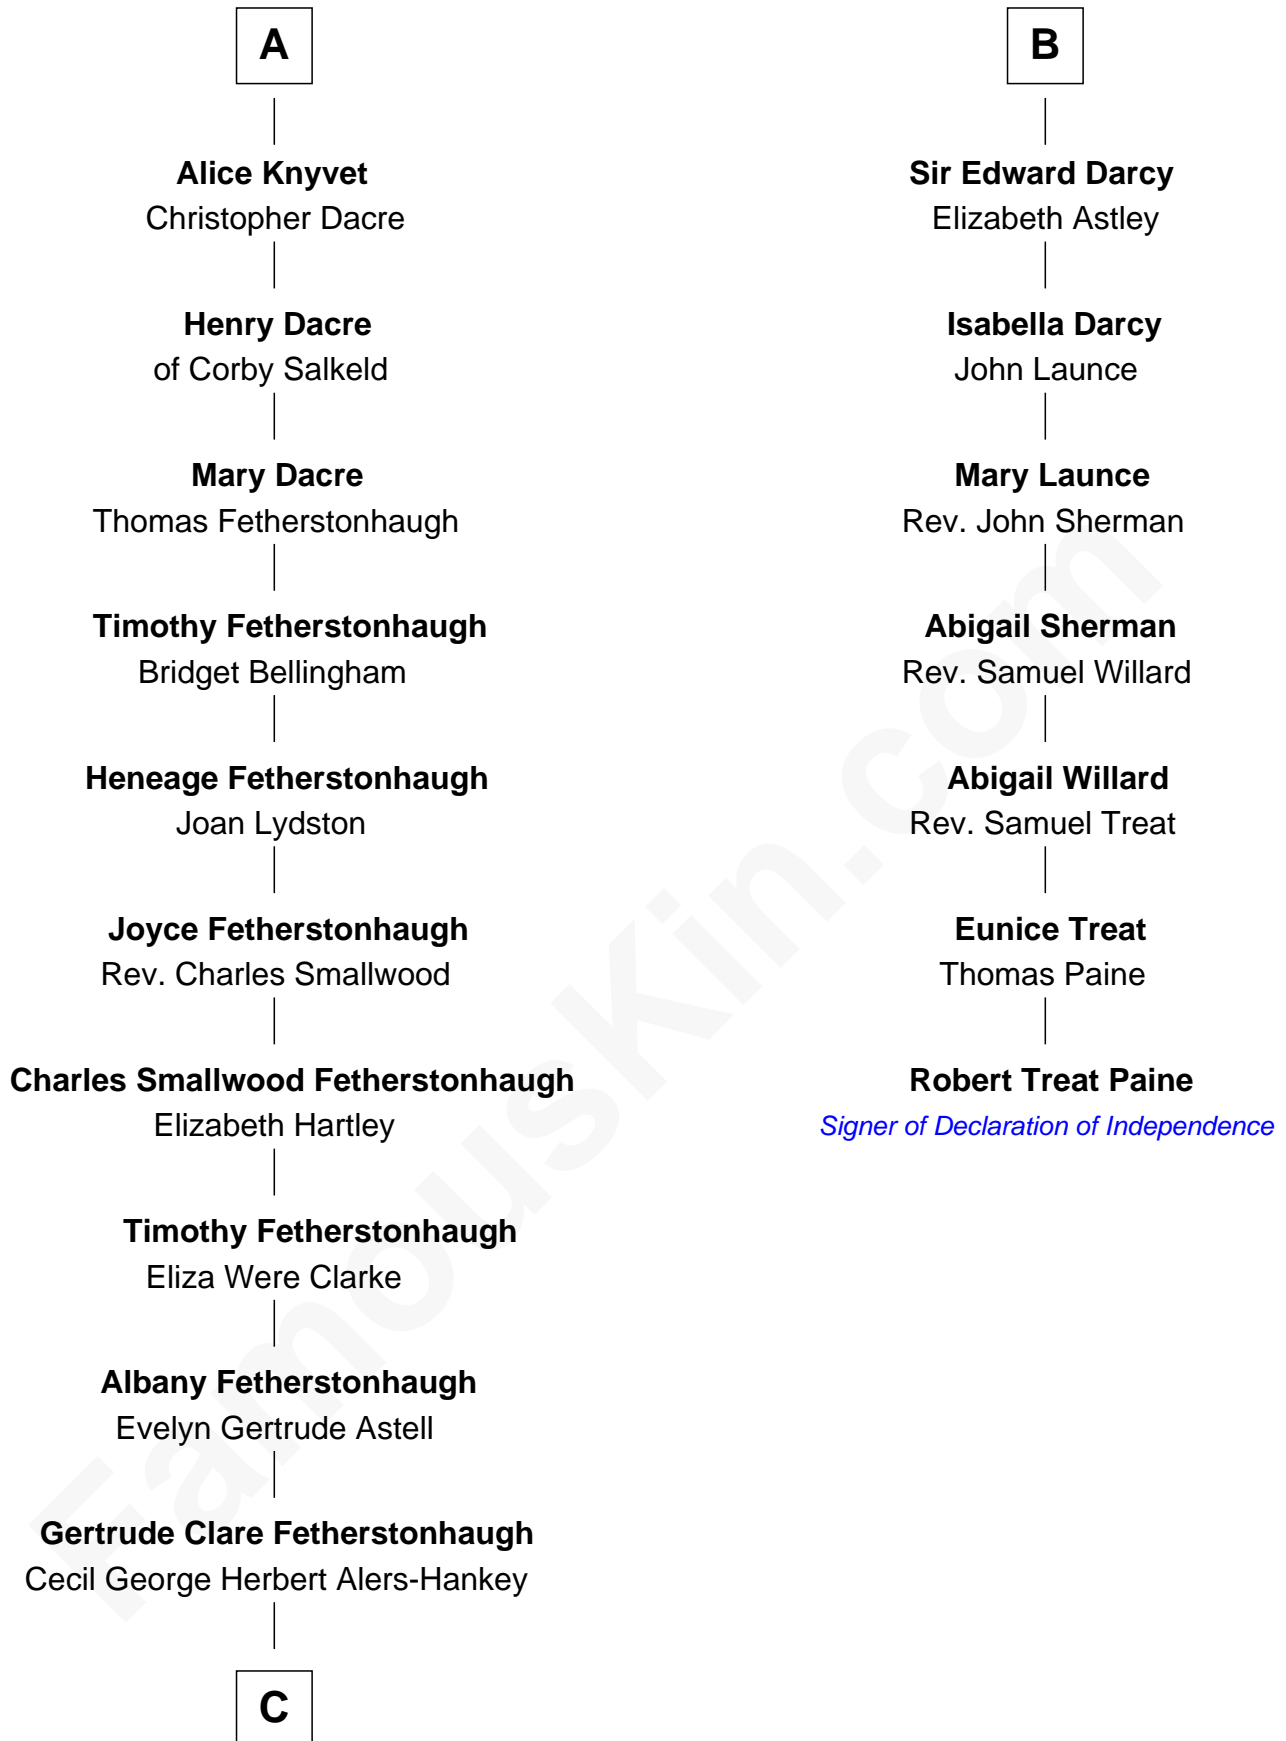

FamousKin.com
Relationship Chart of
Tilda Swinton
Movie Actress

13th cousin 6 times removed of

Robert Treat Paine
Signer of the Declaration of Independence

C

Mariora Beatrice Evelyn Rochfort Alers-Hankey

Alan Henry Campbell Swinton

Sir John Swinton

Judith Balfour Killen

Tilda Swinton

Movie Actress

FamousKin.com