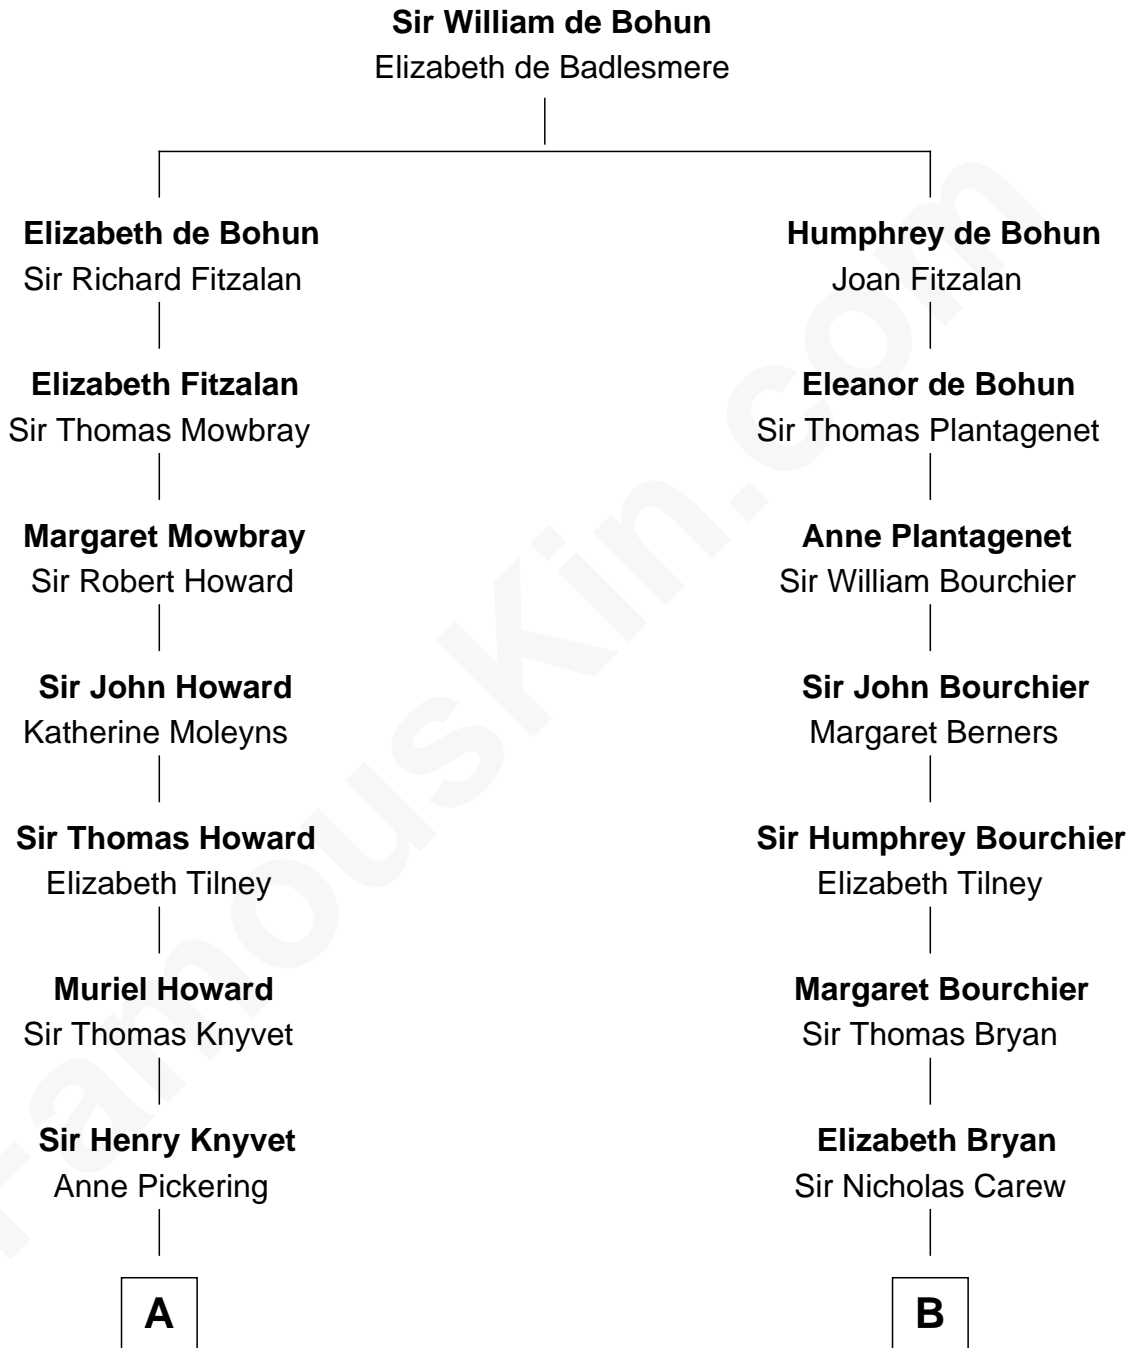

**FamousKin.com**  
**Relationship Chart of**  
**Tilda Swinton**  
*Movie Actress*

14th cousin 5 times removed of

**Robert Treat Paine**  
*Signer of the Declaration of Independence*

**A**

**Alice Knyvet**  
Christopher Dacre

**Henry Dacre**  
of Corby Salkeld

**Mary Dacre**  
Thomas Fetherstonhaugh

**Timothy Fetherstonhaugh**  
Bridget Bellingham

**Heneage Fetherstonhaugh**  
Joan Lydston

**Joyce Fetherstonhaugh**  
Rev. Charles Smallwood

**Charles Smallwood Fetherstonhaugh**  
Elizabeth Hartley

**Timothy Fetherstonhaugh**  
Eliza Were Clarke

**Albany Fetherstonhaugh**  
Evelyn Gertrude Astell

**Gertrude Clare Fetherstonhaugh**  
Cecil George Herbert Alers-Hankey