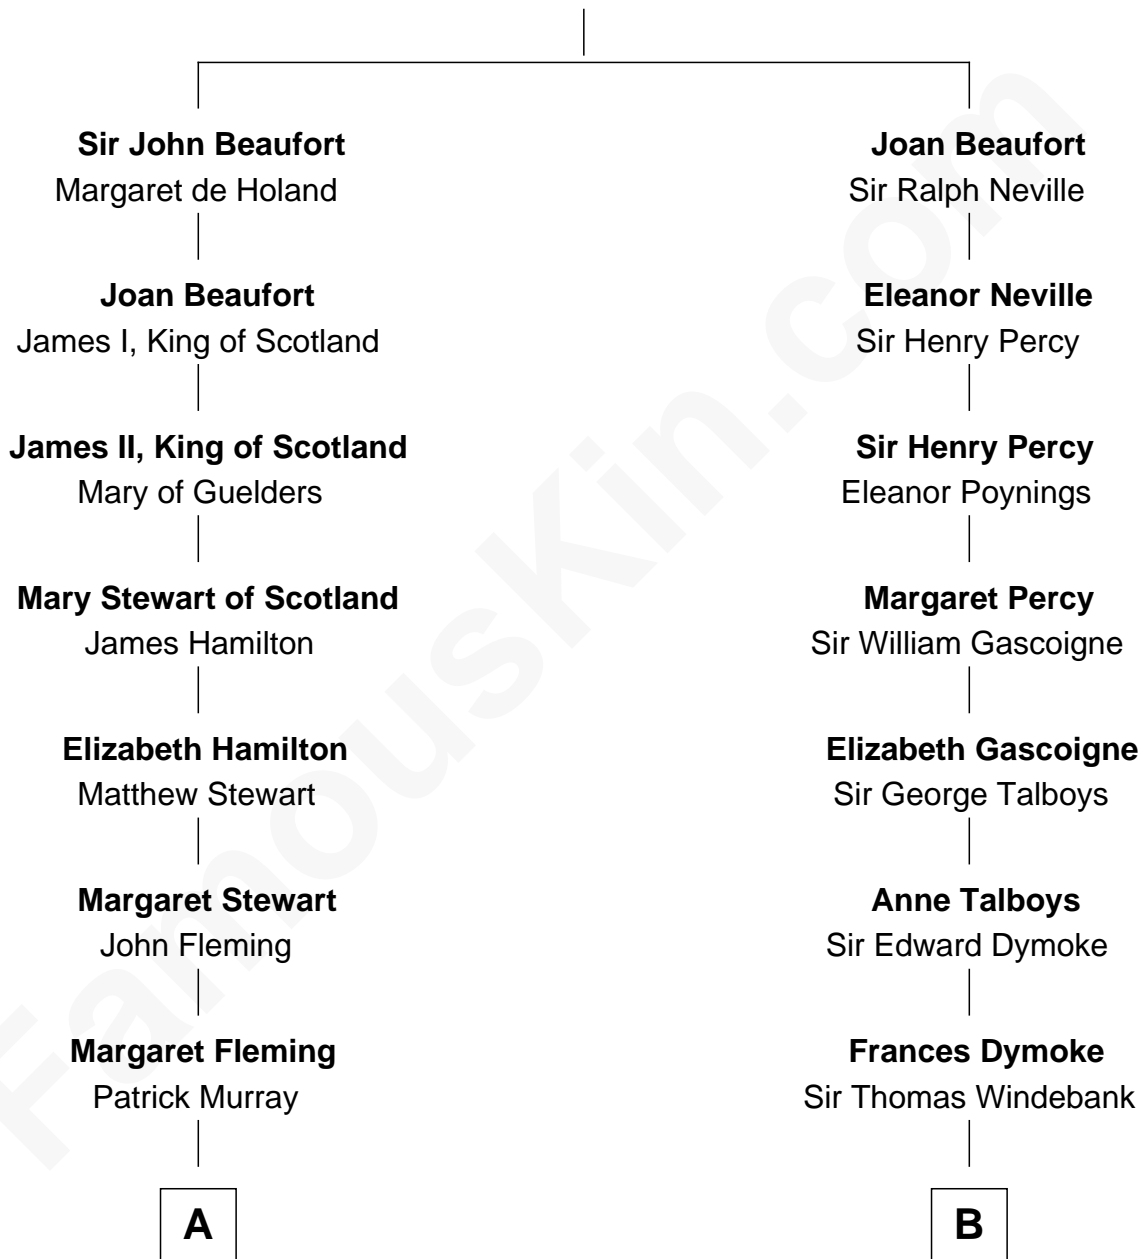

FamousKin.com Relationship Chart of

Tilda Swinton

Movie Actress

12th cousin 8 times removed of

Thomas Nelson

Signer of the Declaration of Independence

Katherine Roet

John of Gaunt

C

George Sitwell Campbell Swinton

Elizabeth Ebsworth

Alan Henry Campbell Swinton

Mariora Beatrice Evelyn Rochfort Alers-Hankey

Sir John Swinton

Judith Balfour Killen

Tilda Swinton