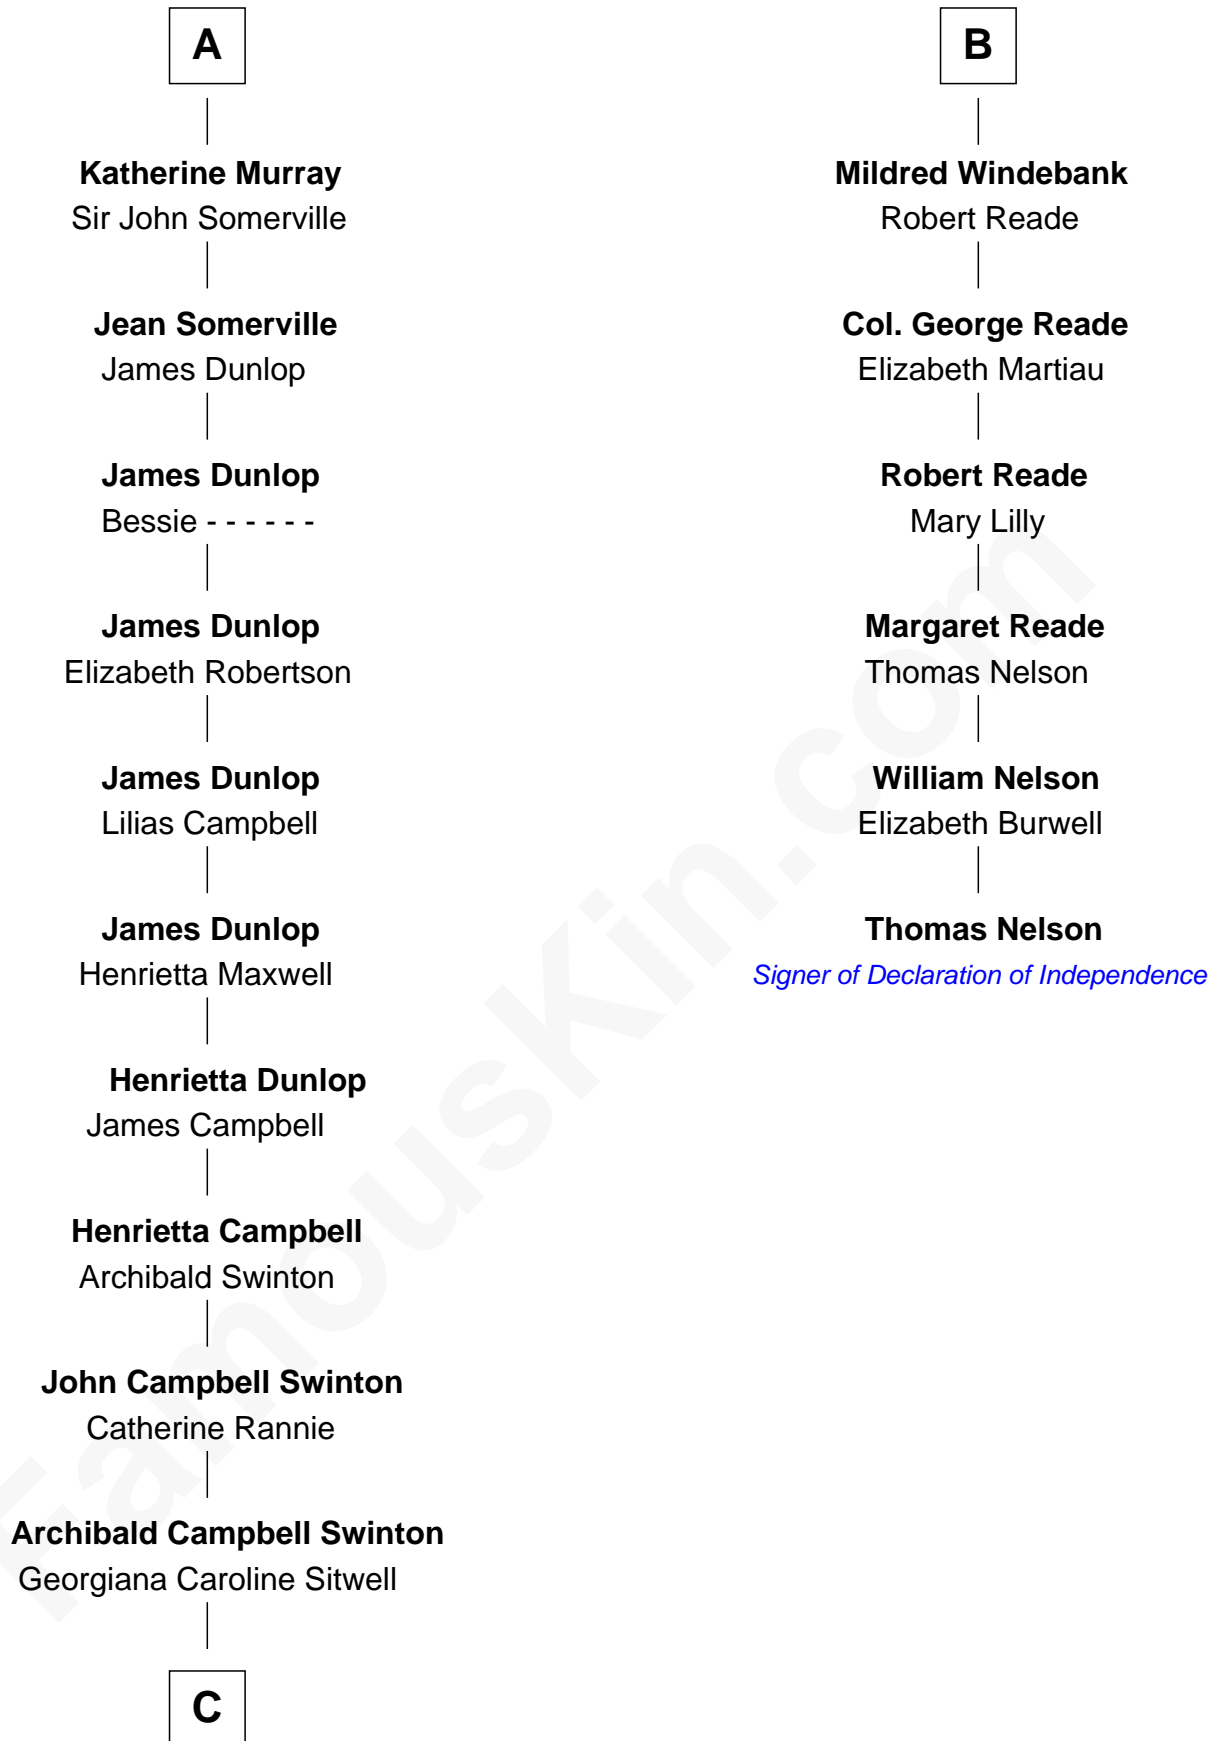

FamousKin.com Relationship Chart of

Tilda Swinton

Movie Actress

12th cousin 8 times removed of

Thomas Nelson

Signer of the Declaration of Independence

Katherine Roet

John of Gaunt

C

George Sitwell Campbell Swinton

Elizabeth Ebsworth

Alan Henry Campbell Swinton

Mariora Beatrice Evelyn Rochfort Alers-Hankey

Sir John Swinton

Judith Balfour Killen

Tilda Swinton