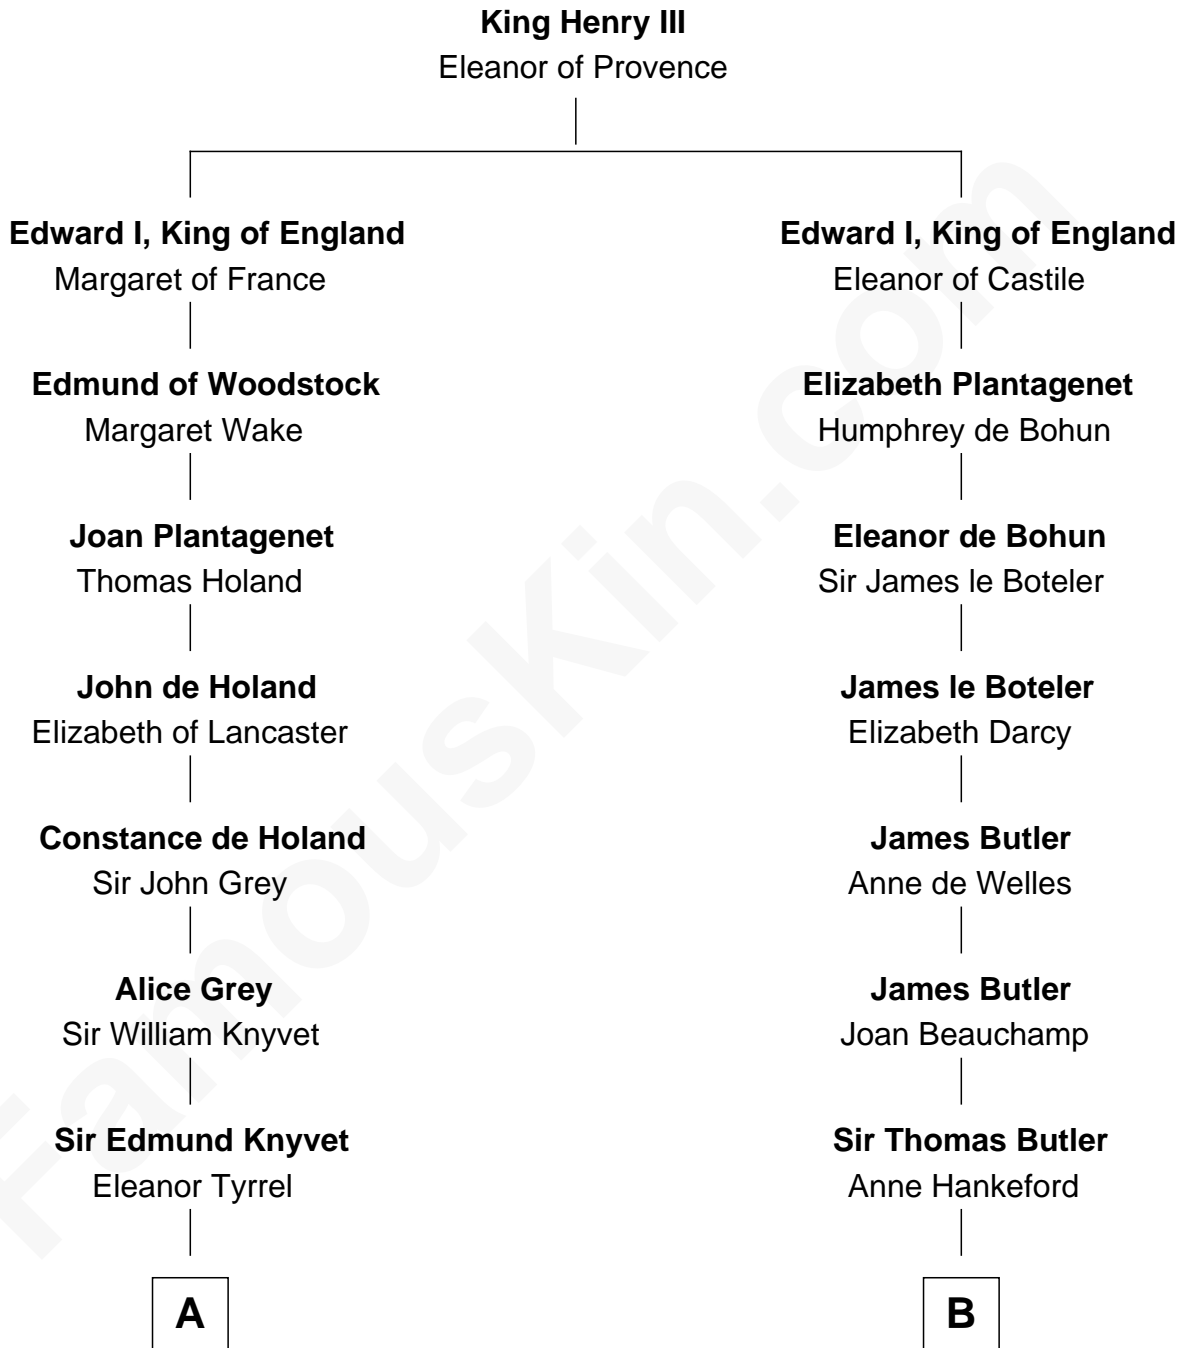

# FamousKin.com Relationship Chart of

**Tilda Swinton**

*Movie Actress*

17th cousin 4 times removed of

**William Floyd**

*Signer of the Declaration of Independence*

**C**

**Albany Fetherstonhaugh**

Evelyn Gertrude Astell

**Gertrude Clare Fetherstonhaugh**

Cecil George Herbert Alers-Hankey

**Mariora Beatrice Evelyn Rochfort Alers-Hankey**

Alan Henry Campbell Swinton

**Sir John Swinton**

Judith Balfour Killen

**Tilda Swinton**

*Movie Actress*