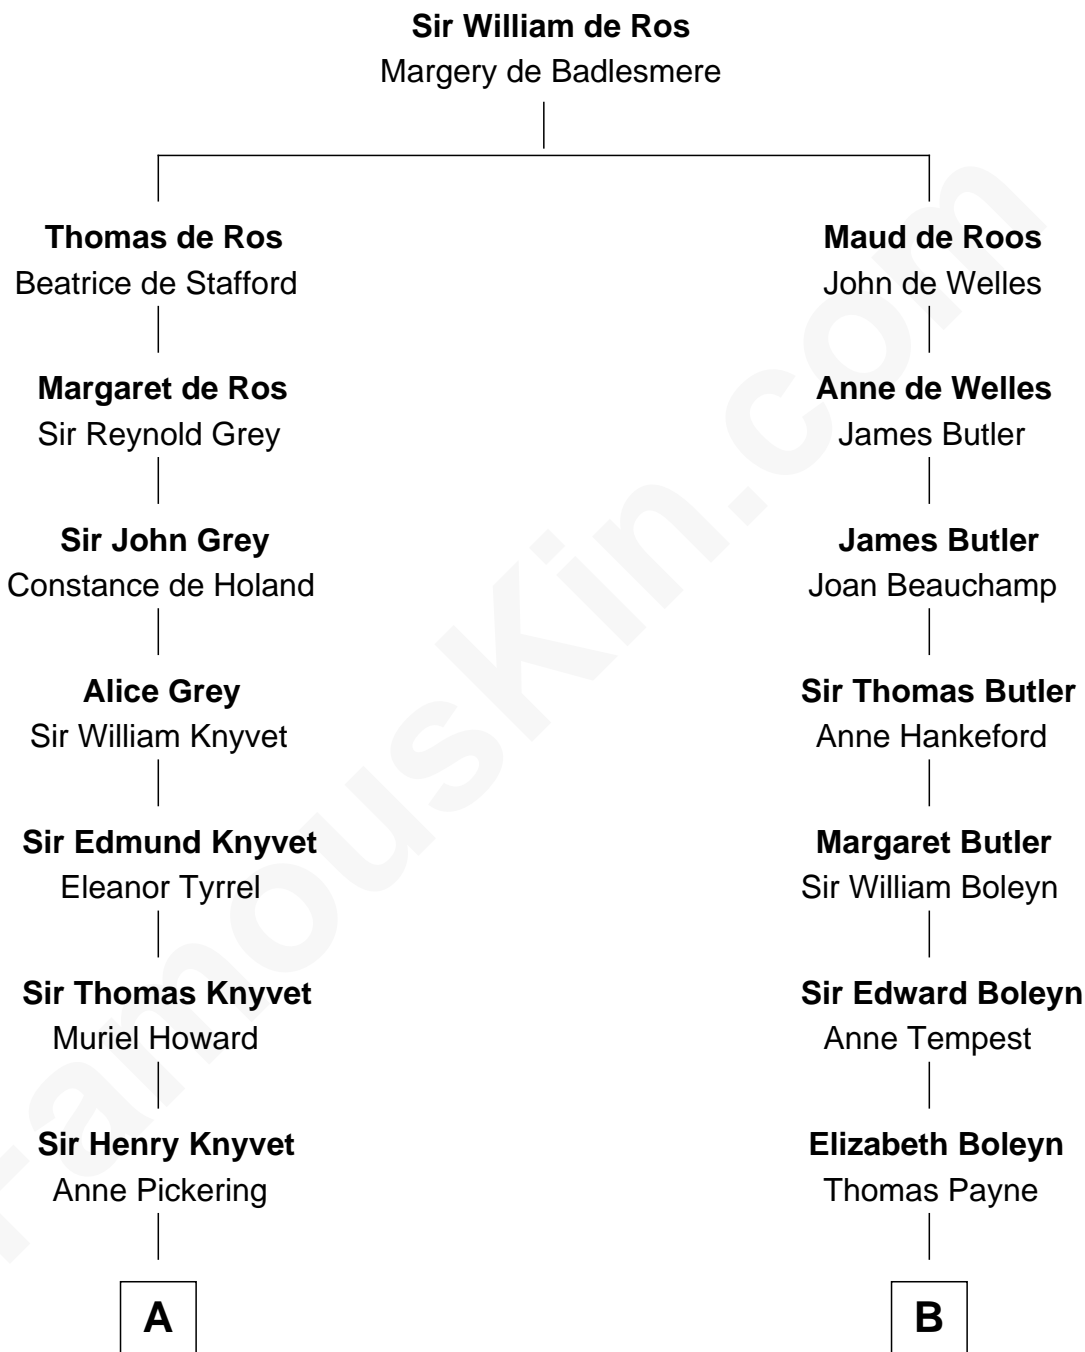

# FamousKin.com Relationship Chart of

**Tilda Swinton**

*Movie Actress*

14th cousin 5 times removed of

**William Floyd**

*Signer of the Declaration of Independence*

**C**

**Mariora Beatrice Evelyn Rochfort Alers-Hankey**

Alan Henry Campbell Swinton

**Sir John Swinton**

Judith Balfour Killen

**Tilda Swinton**

*Movie Actress*

FamousKin.com

Tilda Swinton photo by [Nicolas Genin](#) (CC BY-SA 2.0)