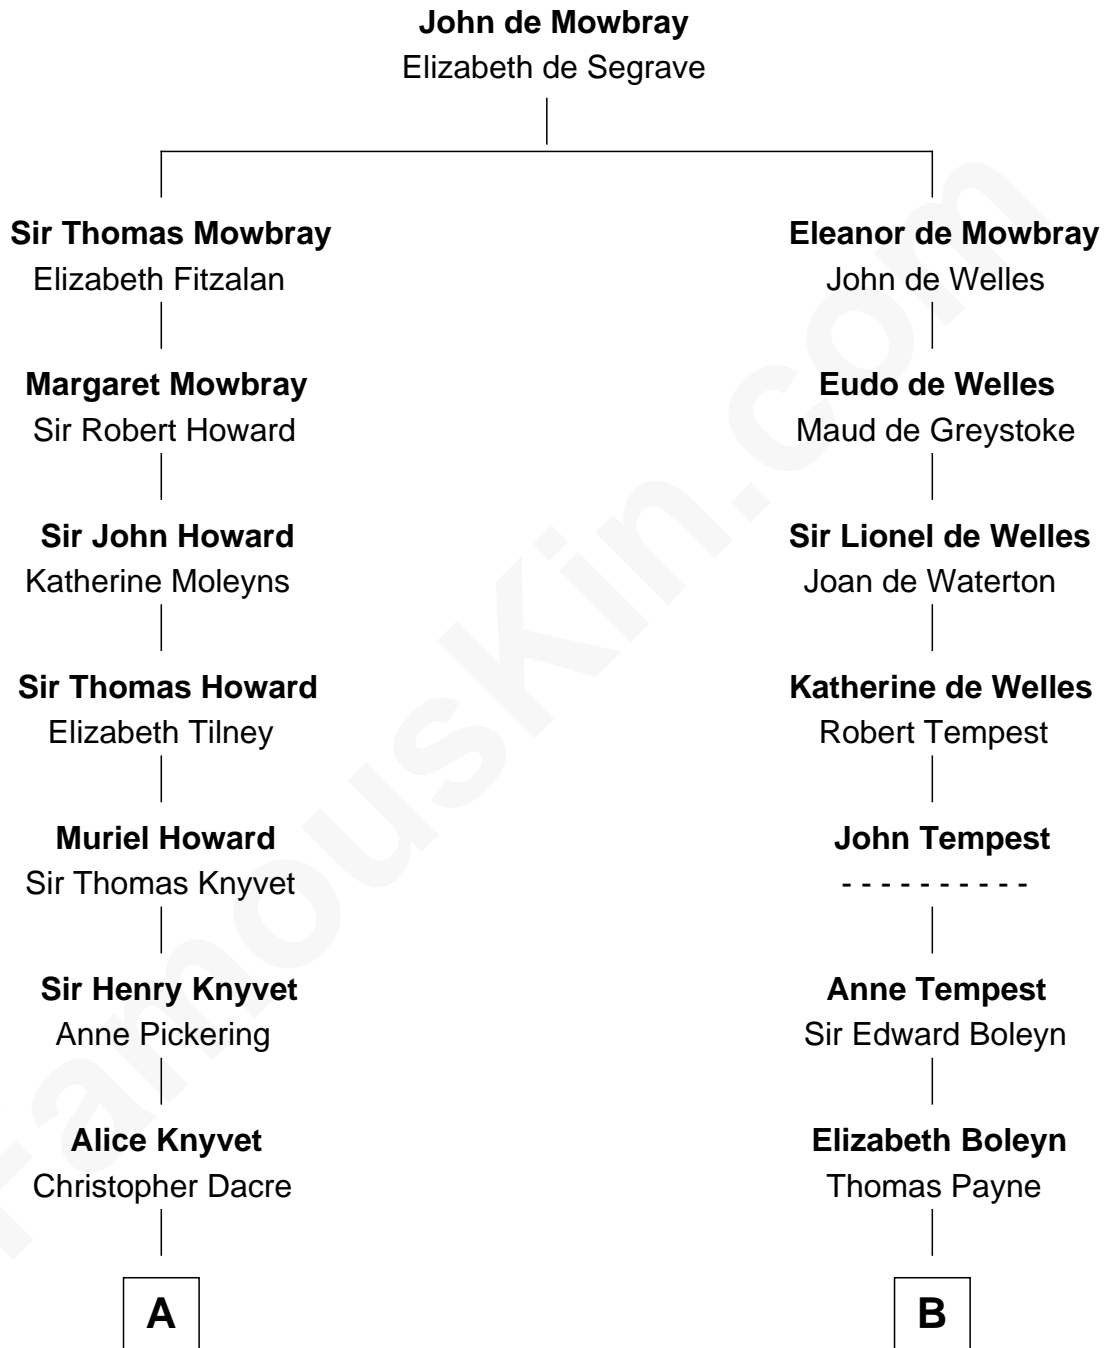

# FamousKin.com Relationship Chart of

**Tilda Swinton**

*Movie Actress*

14th cousin 4 times removed of

**William Floyd**

*Signer of the Declaration of Independence*

**A**

**Henry Dacre**  
of Corby Salkeld

**Mary Dacre**  
Thomas Fetherstonhaugh

**Timothy Fetherstonhaugh**  
Bridget Bellingham

**Heneage Fetherstonhaugh**  
Joan Lydston

**Joyce Fetherstonhaugh**  
Rev. Charles Smallwood

**Charles Smallwood Fetherstonhaugh**  
Elizabeth Hartley

**Timothy Fetherstonhaugh**  
Eliza Were Clarke

**Albany Fetherstonhaugh**  
Evelyn Gertrude Astell

**Gertrude Clare Fetherstonhaugh**  
Cecil George Herbert Alers-Hankey

**Mariora Beatrice Evelyn Rochfort Alers-Hankey**  
Alan Henry Campbell Swinton