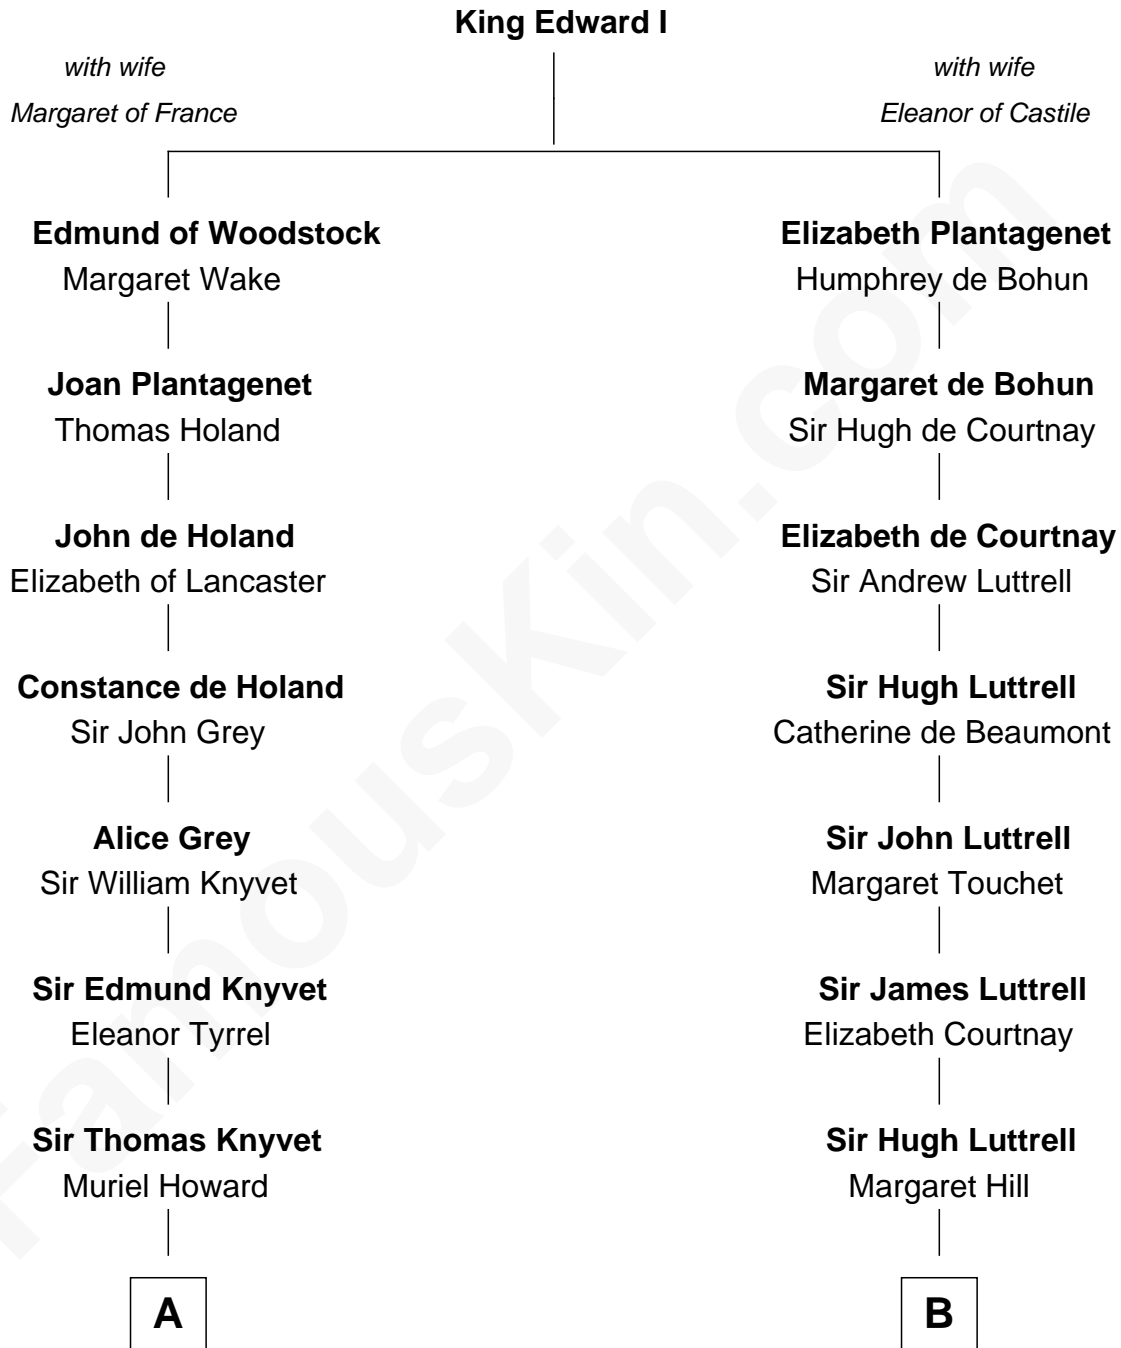

**FamousKin.com**  
**Relationship Chart of**  
**Tilda Swinton**  
*Movie Actress*

**15th cousin 5 times removed of**  
**General William Whipple**  
*Signer of the Declaration of Independence*

**C**

**Gertrude Clare Fetherstonhaugh**  
Cecil George Herbert Alers-Hankey

**Mariora Beatrice Evelyn Rochfort Alers-Hankey**  
Alan Henry Campbell Swinton

**Sir John Swinton**  
Judith Balfour Killen

**Tilda Swinton**  
*Movie Actress*

FamousKin.com