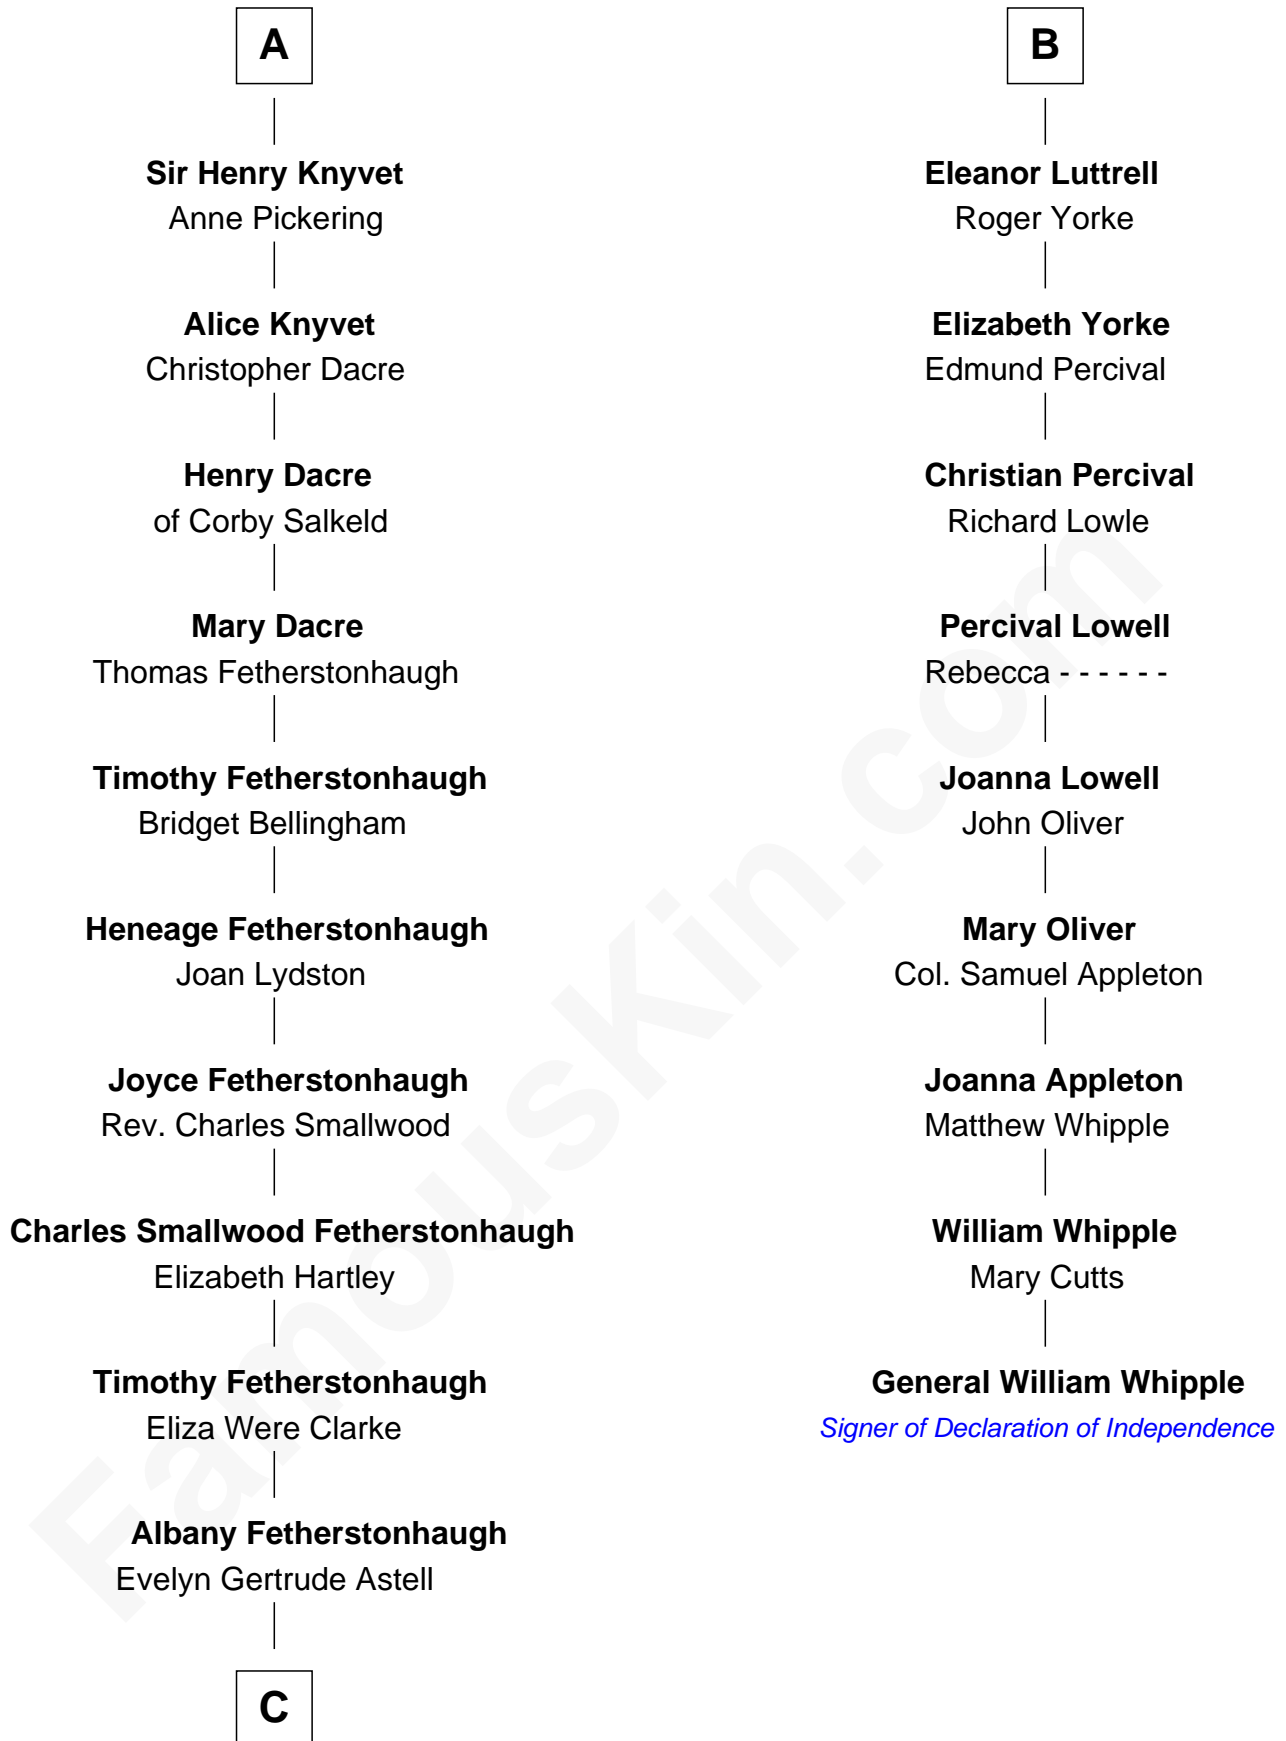

**FamousKin.com**  
**Relationship Chart of**  
**Tilda Swinton**  
*Movie Actress*

**15th cousin 5 times removed of**  
**General William Whipple**  
*Signer of the Declaration of Independence*

**C**

**Gertrude Clare Fetherstonhaugh**  
Cecil George Herbert Alers-Hankey

**Mariora Beatrice Evelyn Rochfort Alers-Hankey**  
Alan Henry Campbell Swinton

**Sir John Swinton**  
Judith Balfour Killen

**Tilda Swinton**  
*Movie Actress*

FamousKin.com