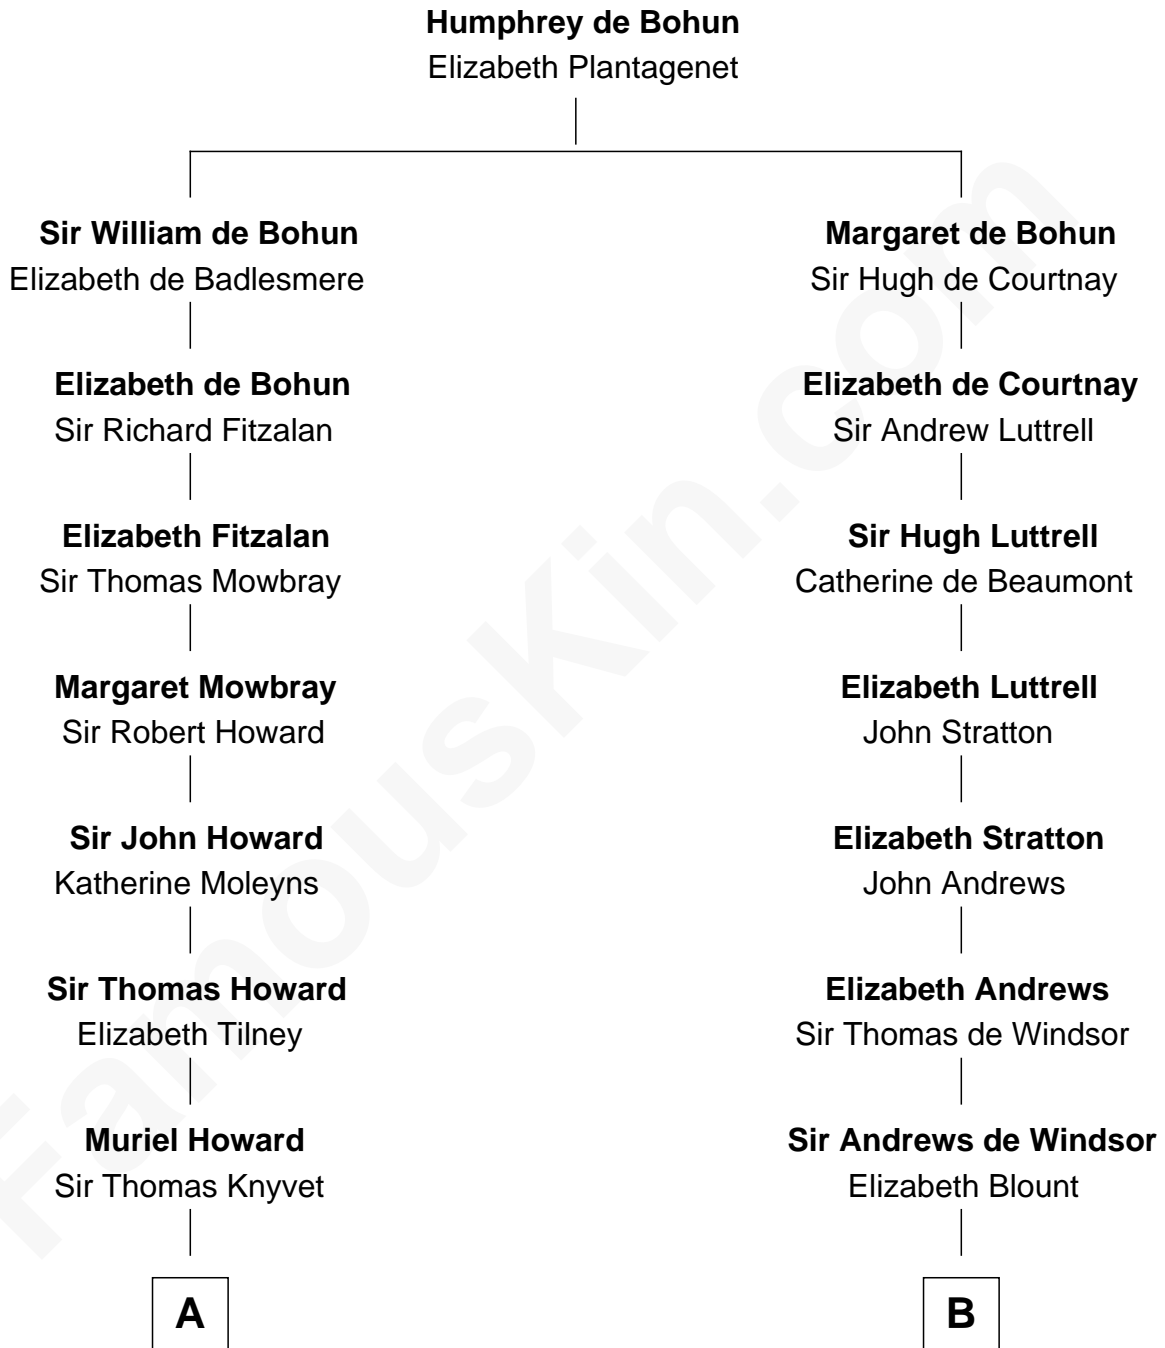

**FamousKin.com**  
**Relationship Chart of**  
**Tilda Swinton**  
*Movie Actress*

13th cousin 7 times removed of

**Caleb Brewster**

*Member of the Culper Spy Ring during the American Revolution*

**C**

**Gertrude Clare Fetherstonhaugh**  
Cecil George Herbert Alers-Hankey

**Matoria Beatrice Evelyn Rochfort Alers-Hankey**  
Alan Henry Campbell Swinton

**Sir John Swinton**  
Judith Balfour Killen

**Tilda Swinton**  
*Movie Actress*

FamousKin.com