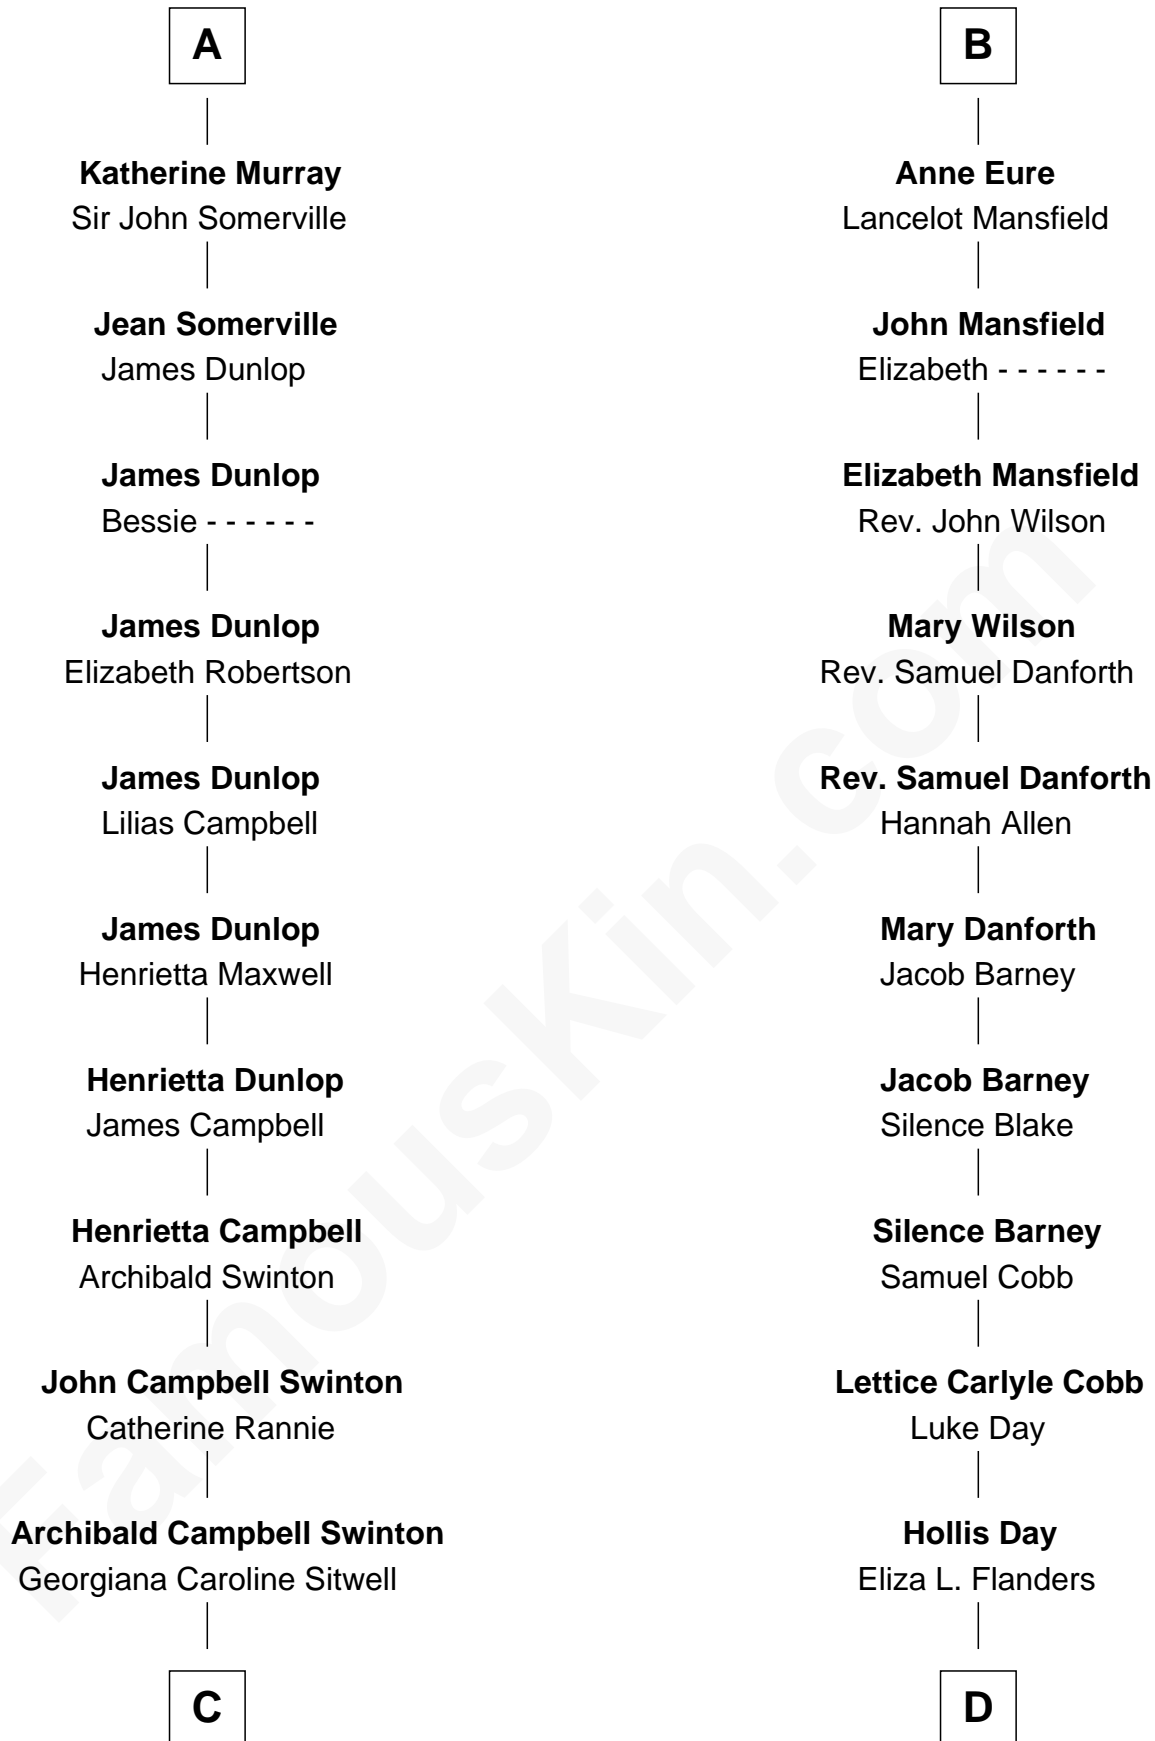

FamousKin.com
Relationship Chart of
Tilda Swinton
Movie Actress

19th cousin 1 time removed of

Sandra Day O'Connor
First Female U.S. Supreme Court Justice

C

George Sitwell Campbell Swinton

Elizabeth Ebsworth

Alan Henry Campbell Swinton

Mariora Beatrice Evelyn Rochfort Alers-Hankey

Sir John Swinton

Judith Balfour Killen

Tilda Swinton

Movie Actress

D

Henry Clay Day

Alice Edith Hilton

Henry R. Day

Ada Mae Wilkey

Sandra Day O'Connor

U.S. Supreme Court Justice