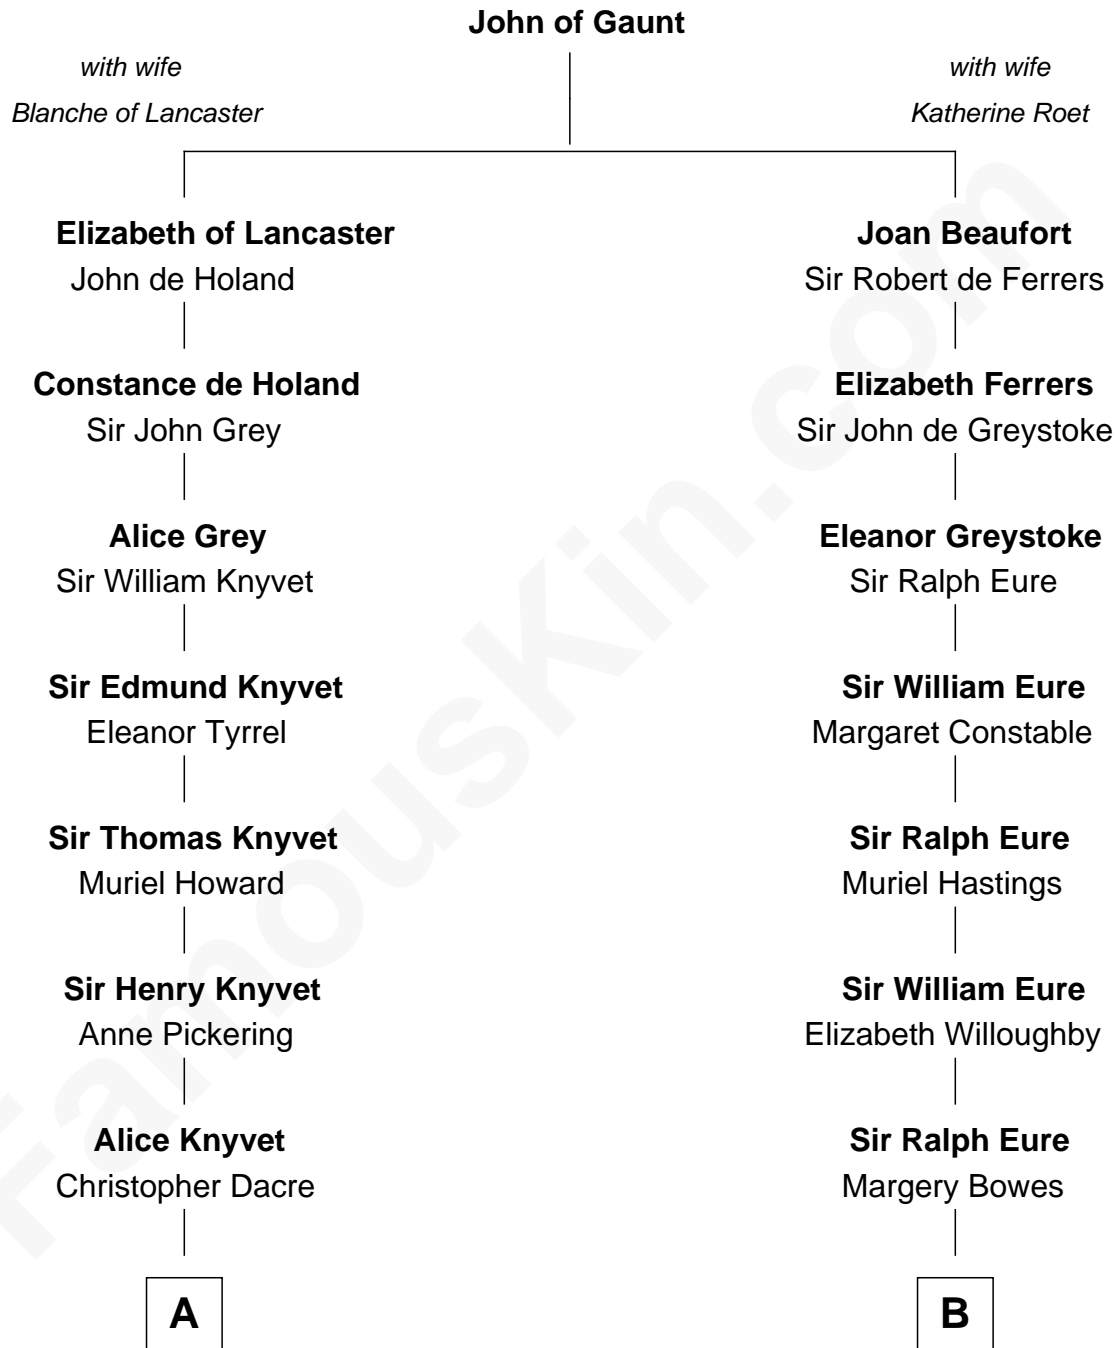

FamousKin.com
Relationship Chart of
Tilda Swinton
Movie Actress

18th cousin 1 time removed of
Sandra Day O'Connor
First Female U.S. Supreme Court Justice

A

Henry Dacre
of Corby Salkeld

Mary Dacre
Thomas Fetherstonhaugh

Timothy Fetherstonhaugh
Bridget Bellingham

Heneage Fetherstonhaugh
Joan Lydston

Joyce Fetherstonhaugh
Rev. Charles Smallwood

Charles Smallwood Fetherstonhaugh
Elizabeth Hartley

Timothy Fetherstonhaugh
Eliza Were Clarke