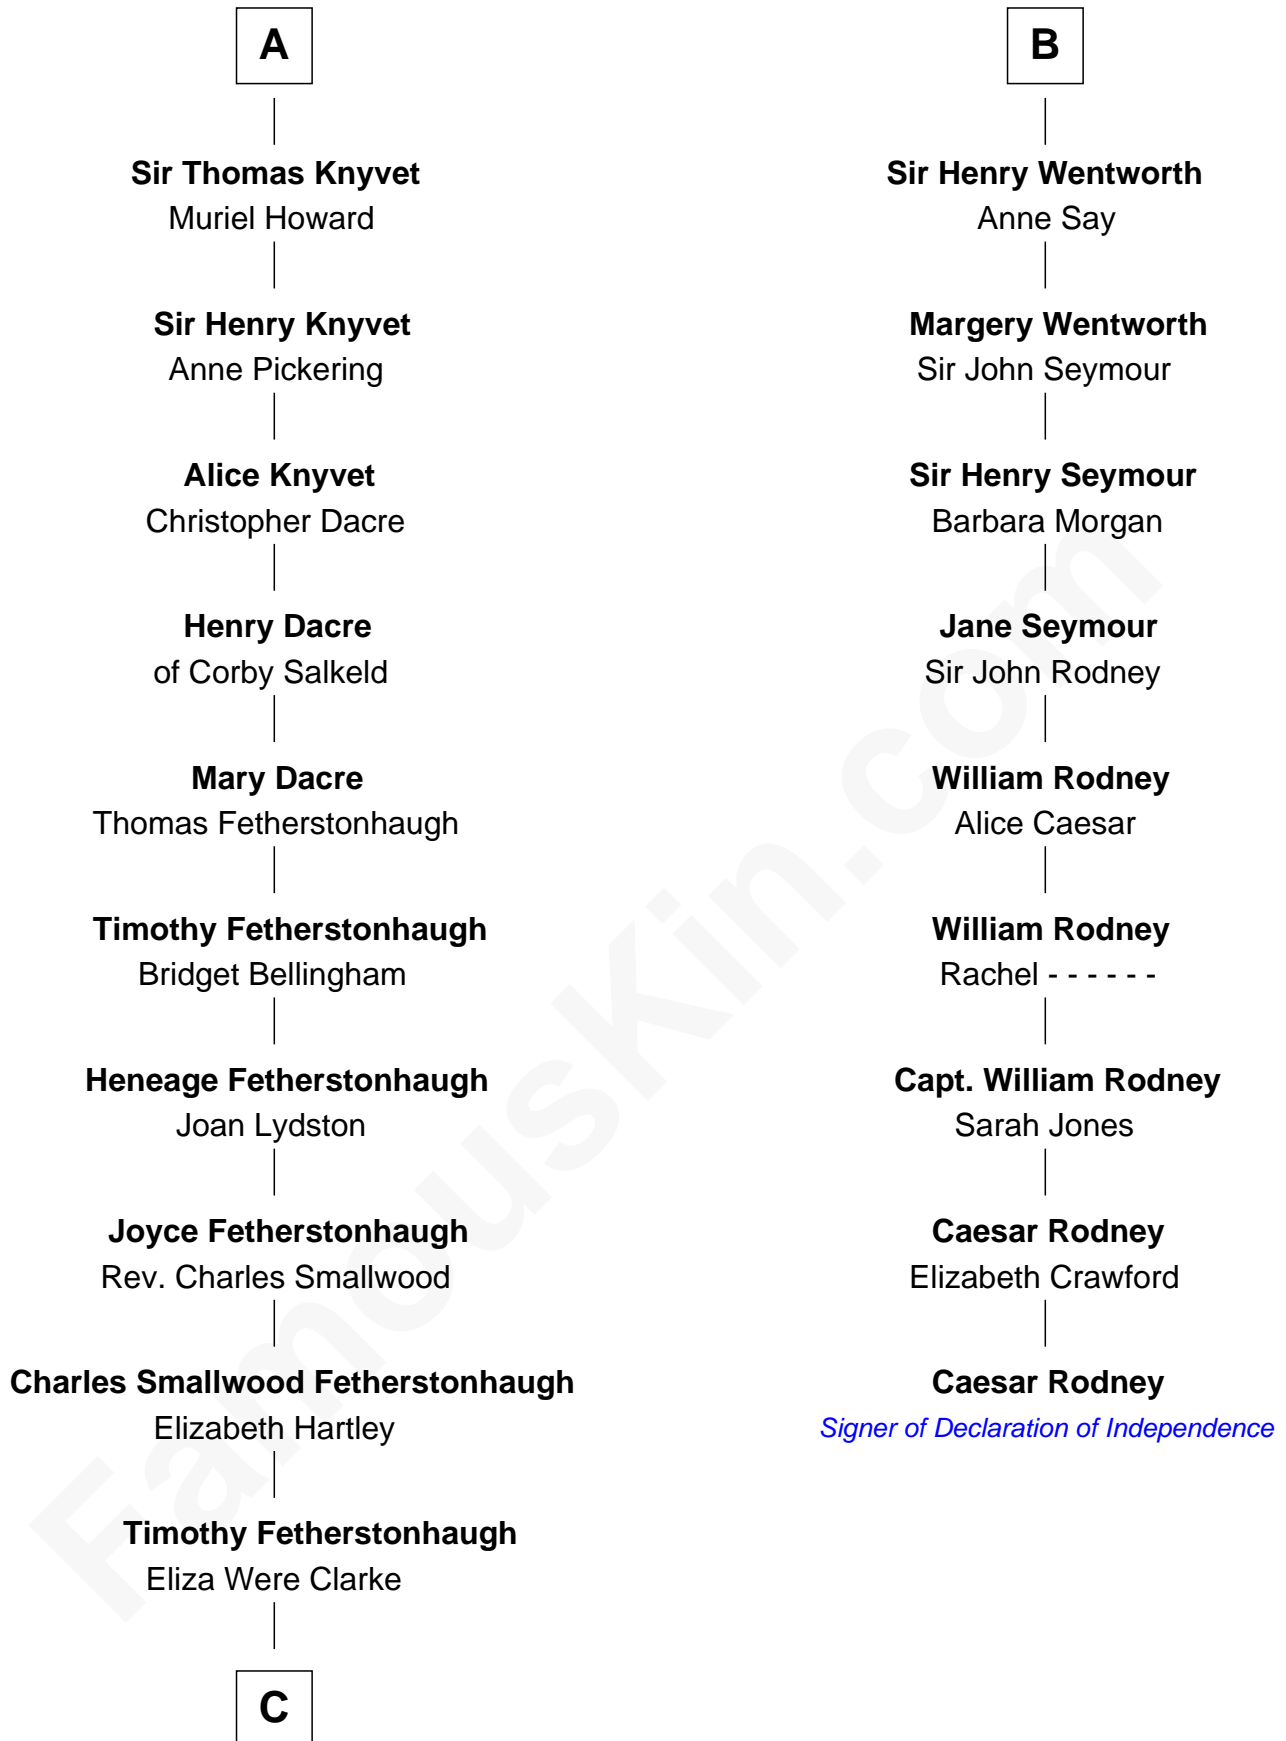

FamousKin.com Relationship Chart of

Tilda Swinton

Movie Actress

15th cousin 6 times removed of

Caesar Rodney

Signer of the Declaration of Independence

C

Albany Fetherstonhaugh

Evelyn Gertrude Astell

Gertrude Clare Fetherstonhaugh

Cecil George Herbert Alers-Hankey

Mariora Beatrice Evelyn Rochfort Alers-Hankey

Alan Henry Campbell Swinton

Sir John Swinton

Judith Balfour Killen

Tilda Swinton